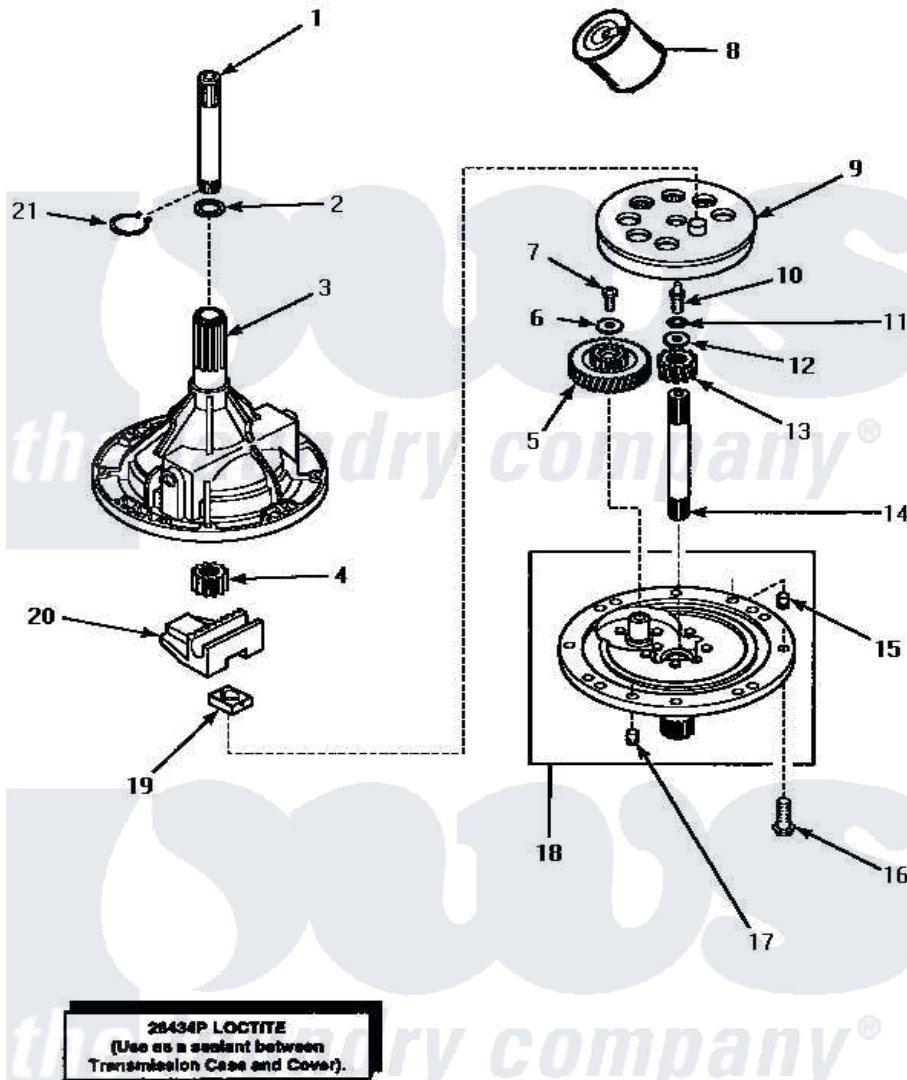

Amana AWM573W 01 - 34526 TRANSMISSION ASSY

34526 TRANSMISSION ASSEMBLY

Amana [Residential Amana AWM573W Washer Parts](#) Parts Diagram 01 - 34526 TRANSMISSION ASSY
 Click on the part number to view part

Item	Original Part Number	Replaced By	Status	Part Description
1	Y36570			Shaft, Output
2	35092			Washer, 3628id X 1.00 X .056
3	33223		Not Available	ASSY,TRANSMISSION CASE
4	27003			Pinion, Agitator
5	29161			Gear, Reduction
6	29260		Not Available	WASHER
7	29273			Screw, 1/4-20 X 3/8
8	27243P			Oil, CW Transmission F-
9	26577			Assembly, Gear And Stud
10	27030		Not Available	SCREW,1/4-20 SPECIAL
11	21456			Lockwasher, 1/4 Intshkp
12	26509	40041501		Washer
13	Y29160			Pinion, Drive
14	34853			Shaft, Input
15	27172			Pin, Dowel
16	32814		Not Available	SCREW,1/4-20X7/8 SERRA

17	27172		Pin, Dowel
18	34854	38290	Assembly, Cover
19	26493		Slide
20	Y31526		Rack
21	27197		Ring, Retaining
NI	Y34526	34526P	Assembly, Transmission
"	28434P		Not Available LOCTITE