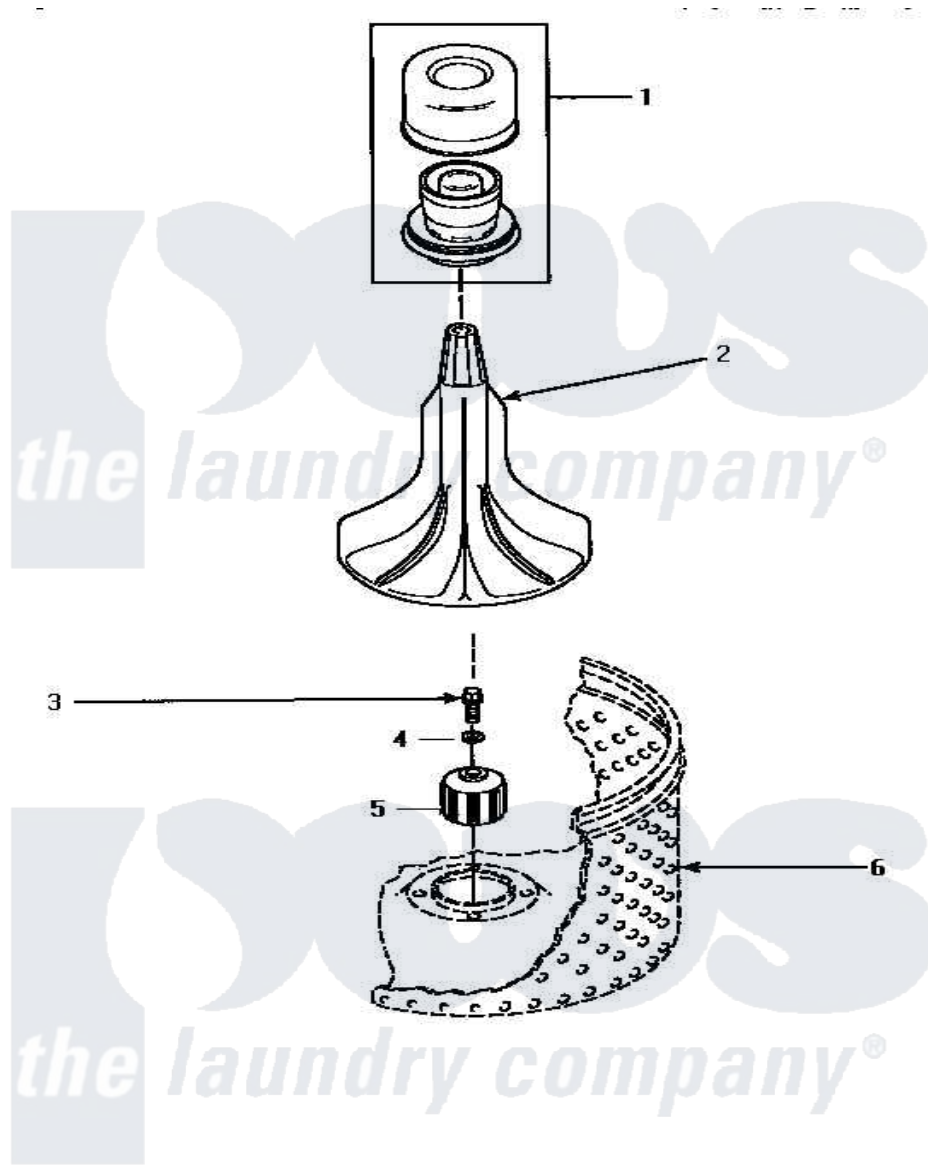

Amana AWM573W 02 - AGITATOR & DRIVE BELL

AGITATOR AND DRIVE BELL

Amana [Residential Amana AWM573W Washer Parts](#) Parts Diagram 02 - AGITATOR & DRIVE BELL
 Click on the part number to view part

Item	Original Part Number	Replaced By	Status	Part Description
1	33510			Assembly, Dispenser-Fabric
2	33514	40000501W		Agitator, Flex Vane
3	34288	40065102		Screw, Shoulder 1/4
4	36472			O-Ring
5	34504P	R9900189		Kit, Drive Bell And Seal
6	Y00000000		Not Available	SEE NOTE WASHTUB