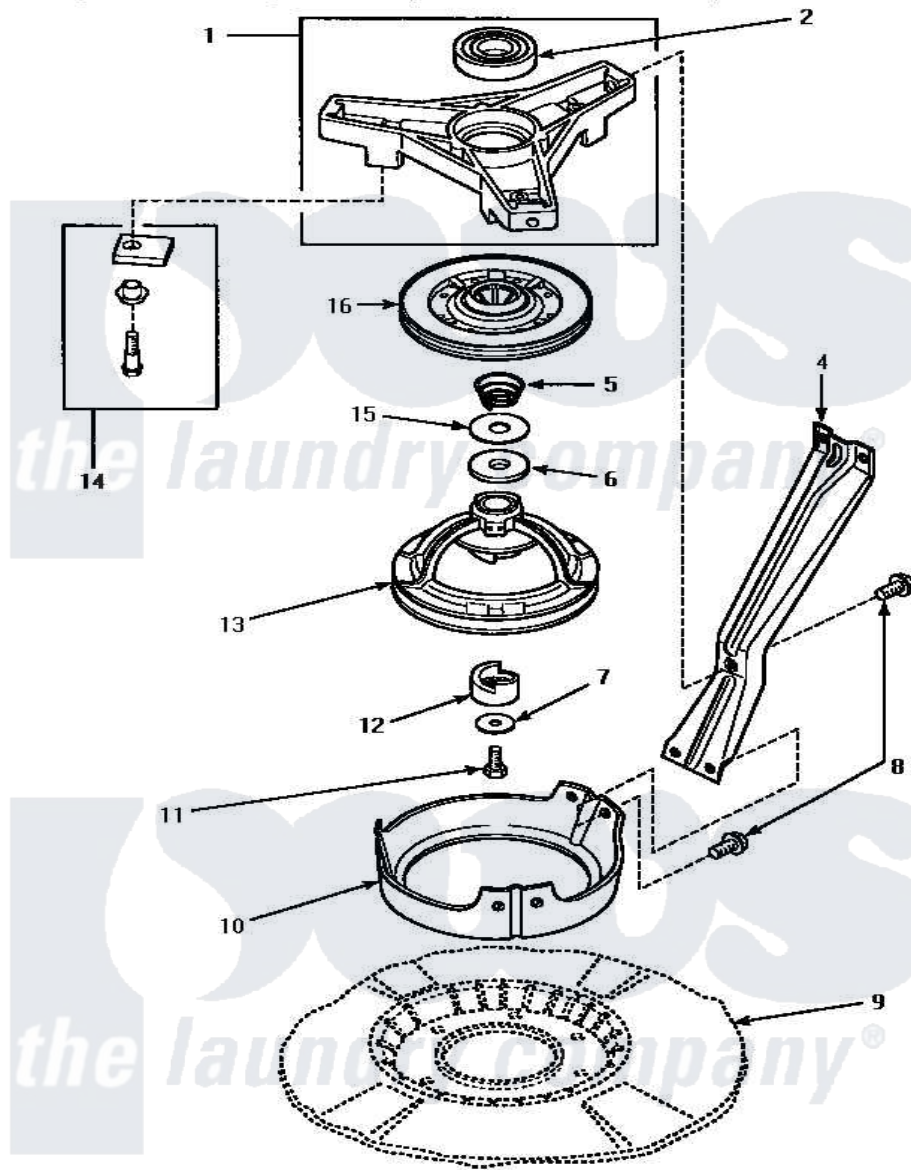

Amana AWM573W 03 - BRG HSG/BRAKE/PULLEY & PIVOT DOME

BEARING HOUSING, BRAKE, PULLEY AND PIVOT DOME

Amana Residential Amana AWM573W Washer Parts Parts Diagram 03 - BRG HSG/BRAKE/PULLEY & PIVOT DOME

[Click on the part number to view part](#)

Item	Original Part Number	Replaced By	Status	Part Description
1	35746			Assembly, Bearing Housing-L
2	28944R	40004001		Bearing, Main
4	34471		Not Available	LEG,SUPPORT
5	33435			Spring, Conical
6	27015	40063201		Washer, Flat
7	26509	40041501		Washer
8	35369	40128701		Screw, 5/16-18 X .50
9	Y00000000		Not Available	SEE NOTE BASE ASSEMBLY
10	34470			Dome, Pivot
11	27220	40063401		Screw, 1/4-20 x 5/8 Hex
12	27018			Helix
13	34921			Assembly, Pulley-Spin And Agitate
14	548P3	R9900543		Pad-Brake
15	35535	40065701		Washer, 2 Odx.63 ID
16	31961P	R9900474		Brake Assembly