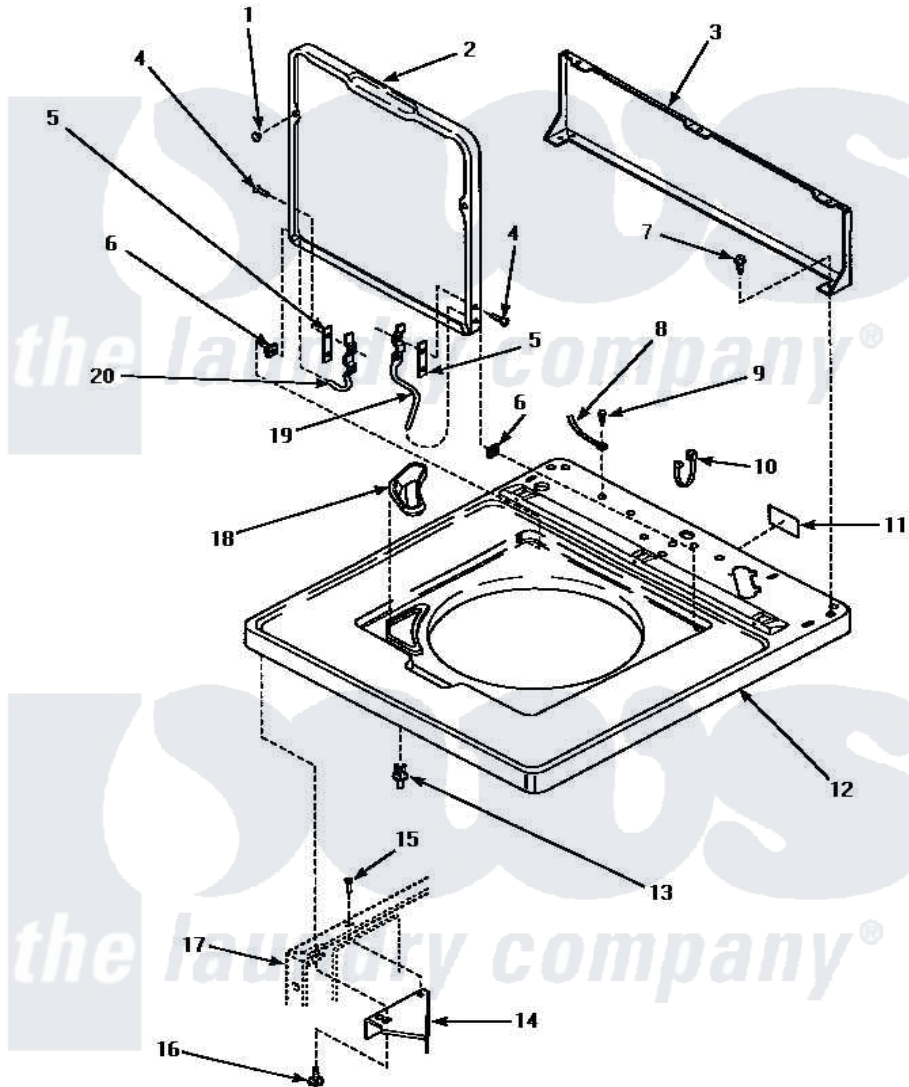

Amana AWM573W 04 - CAB TOP/LOADING DR & CTRL HOOD REAR PAN

*ADD SUFFIX LETTER TO PART NUMBER TO DESIGNATE COLOR.
 H Harvest Gold L Almond W White

CABINET TOP, LOADING DOOR AND CONTROL HOOD REAR PANEL

Amana Residential Amana AWM573W Washer Parts Parts Diagram 04 - CAB TOP/LOADING DR & CTRL HOOD REAR PAN

Click on the part number to view part

Item	Original Part Number	Replaced By	Status	Part Description
1	21685	40038001		Bumper
2	33541WP			Lid, W/Instructions
"	33541LP			Lid, W/Instructions
"	33541HP		Not Available	LID,W/INSTRUCTIONS
3	34903		Not Available	PANEL, BACK HOOD (USE 37782)
4	34337	W10119828		Screw, Lid Hinge Mounting
5	34338			Gasket, Hinge
6	33446	40008201		Bushing, Hinge
7	23962	W10116760		Screw
8	Y00000000		Not Available	SEE NOTE GROUND WIRE, GREEN
9	52909			Screw, 10B-16 X 1/2 HeX
10	21903	211881		Grommet, Cord Part Not Used-Gas Models Only
11	24903		Not Available	STICKER,DISCONNECT POW