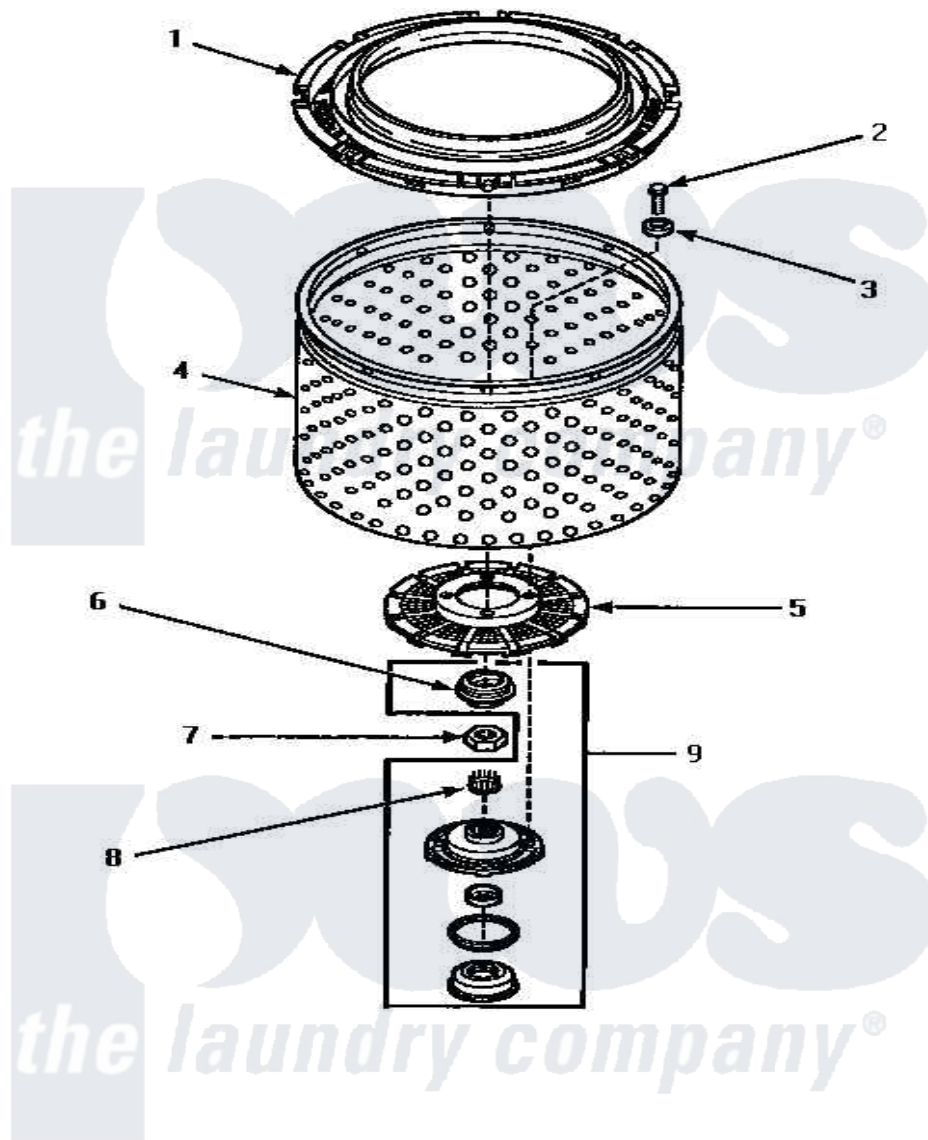

# Amana AWM573W 05 - CLOTHES GUARD/WASHTUB/LINT FILTER & HUB

## CLOTHES GUARD, WASHTUB, LINT FILTER AND HUB

Amana Residential Amana AWM573W Washer Parts Diagram 05 - CLOTHES GUARD/WASHTUB/LINT FILTER & HUB

[Click on the part number to view part](#)

Item	Original Part Number	Replaced By	Status	Part Description
1	<a href="#">35035</a>			Guard, Clothes
2	27202	<a href="#">W10116787</a>		Screw
3	<a href="#">28094</a>			Gasket
4	33501P	<a href="#">R9900144</a>		Kit- Wash
5	32998	<a href="#">39371</a>		Filter Lin
6	34184	<a href="#">R9900189</a>		Kit, Drive Bell And Seal
7	Y29220	<a href="#">40016301</a>		Nut, Lock
8	29728	<a href="#">40008301</a>		Insert, Spline
9	495P3	<a href="#">R9900552</a>		Hub And Seal