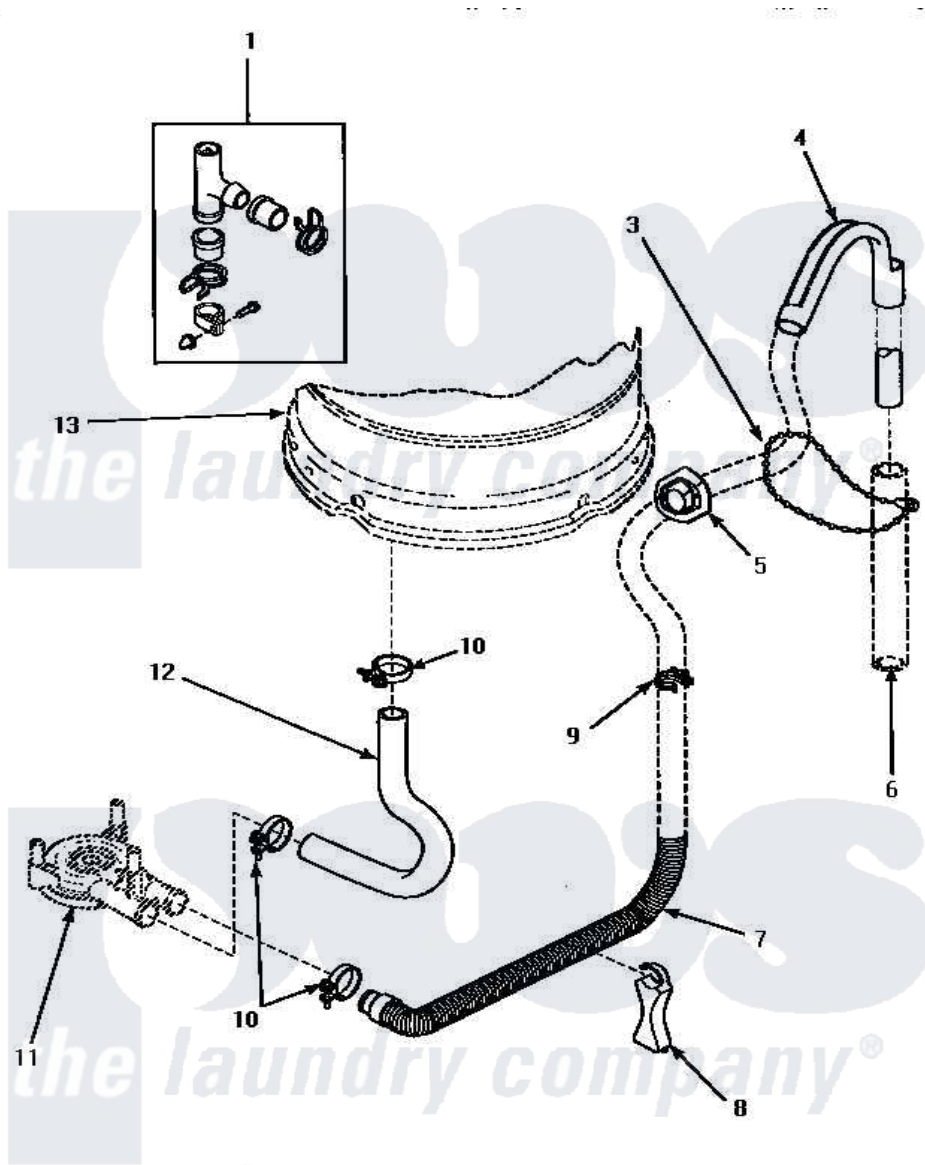

Amana AWM573W 06 - DRAIN HOSE & SIPHON BREAK

DRAIN HOSE AND SIPHON BREAK

Amana [Residential Amana AWM573W Washer Parts](#) Parts Diagram 06 - DRAIN HOSE & SIPHON BREAK
 Click on the part number to view part

Item	Original Part Number	Replaced By	Status	Part Description
1	562P3	76660		Break-Sphn
3	33489	8539404		Tie-Wire
4	33615	22003814		Retainer, Drain Hose
5	32219			Relief, Strain
6	Y00000000		Not Available	SEE NOTE STANDPIPE
7	34502	40053901		Hose, Drain
8	35487			Support, Hose
9	36014			Clip, Retainer-Hose
10	35384	285655		Clamp, Hose
11	Y00000000		Not Available	SEE NOTE PUMP ASSEMBLY
12	35753			Hose, Tub To Pump-Ddp
13	Y00000000		Not Available	SEE NOTE OUTER TUB
NI	406P3	451P3		Kit Drain Extension