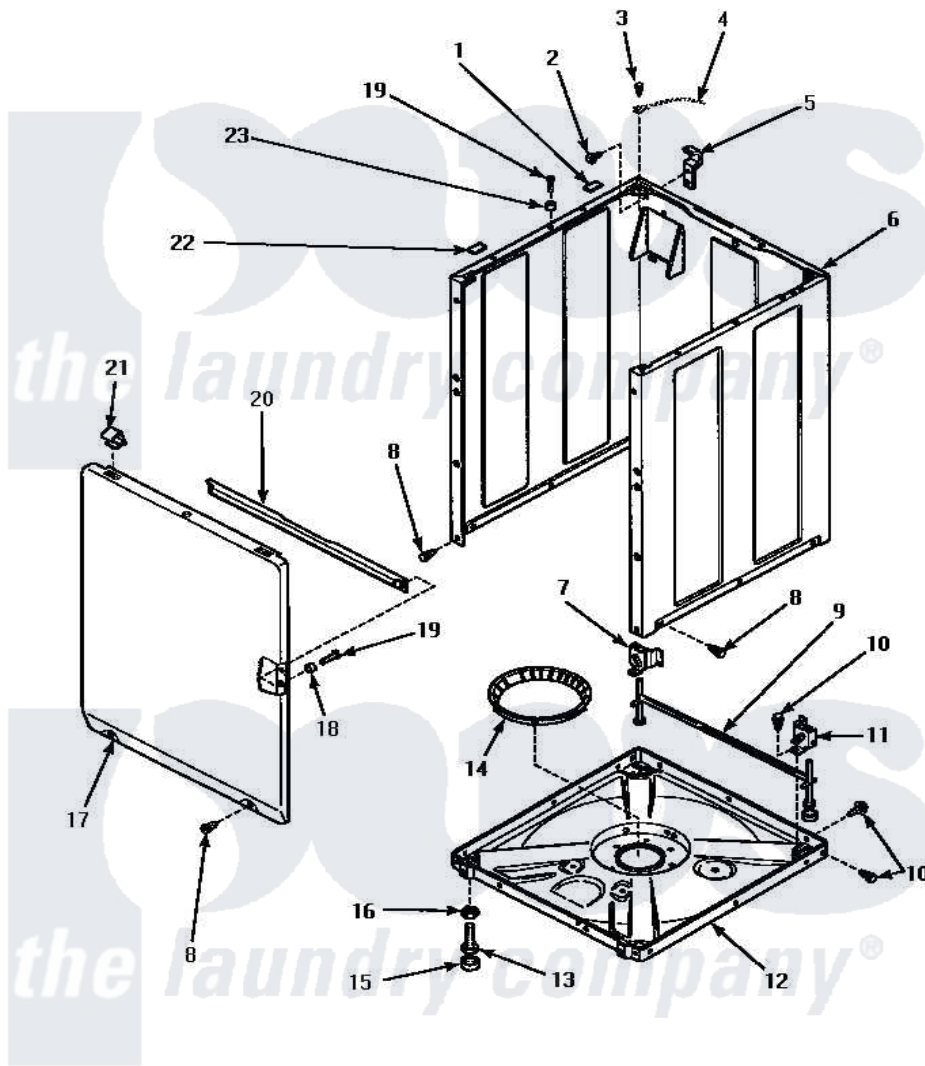

Amana AWM573W 07 - FRONT PANEL, BASE & CABINET ASSY

ADD SUFFIX LETTER TO PART NUMBER TO DESIGNATE COLOR.
 H Harvest Gold L Almond W White

FRONT PANEL, BASE AND CABINET ASSEMBLY

Amana [Residential Amana AWM573W Washer Parts](#) Parts Diagram 07 - FRONT PANEL, BASE & CABINET ASSY
 Click on the part number to view part

Item	Original Part Number	Replaced By	Status	Part Description
1	36226			Pad, Bumper .25
2	34499		Not Available	SCREW, No.10B X 1/4 TAP IN HX
3	56392		Not Available	SCREW,8-18 X 3/8 TAPPI
4	Y00000000		Not Available	SEE NOTE GROUND WIRE, GREEN
5	Y27103			Hinge, Hold-Down Lug
6	34475WP	38612WP		Kit-Service
"	34475LP	38612LP		Kit Service Cabinet
"	34475HP		Not Available	KIT,SERVICE CABINET
7	36037			Bracket, Sll-Left
8	27196	27001200		Screw
9	34443			Assembly, Leg And Stabilier
10	35148		Not Available	SCREW,1/4-14 X 3/8 HX HD
11	36036		Not Available	BRACKET,SLL-RIGHT
12	34434P			Assembly Nut/Leg Base
13	Y34319	22003428		Leg, Adjustable

14	36108		Not Available	SNUBBER PAD & ISOLATOR
15	34318	40016001		Foot, Rubber
16	Y21899	40038101		Nut, Leg
17	34656HP		Not Available	ASSY,FRONT PANEL
"	34656WP			Assembly, Front Panel
"	34656LP			Assembly, Front Panel
18	28102			Locator, Panel
19	32671	Y014874		Screw, Idler Arm And Sleeve
20	Y35097		Not Available	BRACE, FRT PNL
21	35865			Clip, Hold-Down Front Panel
22	Y56128			Pad, Bumper
23	56079	505187		Locator, Panel