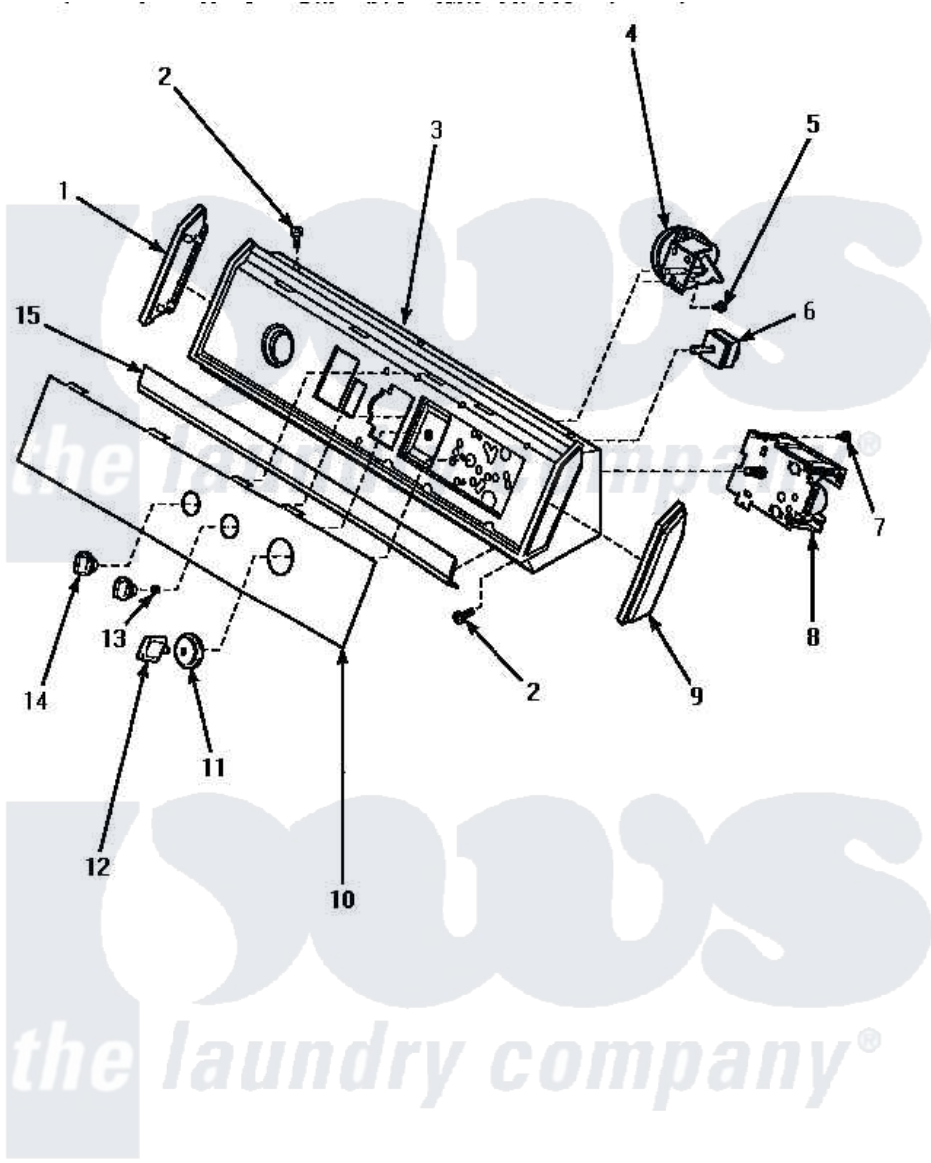

# Amana AWM573W 08 - GRAPHIC PANEL, CONTROL HOOD & CONTROLS

## GRAPHIC PANEL, CONTROL HOOD AND CONTROLS

Amana [Residential Amana AWM573W Washer Parts](#) Parts Diagram 08 - GRAPHIC PANEL, CONTROL HOOD & CONTROLS

[Click on the part number to view part](#)

Item	Original Part Number	Replaced By	Status	Part Description
"	NOTE:		Not Available	SIPHON BREAK KIT MUST BE INSTALLED IN DRAIN HOSE IF DRAIN RECEPTACLE IS LOWER THAN CABINET TOP OF WASHER.
1	31249		Not Available	CAP,END-L.H.-CHROME
2	32993		Not Available	SCREW,No.8ABX3/4 POZIDRI
3	36295		Not Available	ASS`Y, HOOD & MTG PLATE
4	36045	<a href="#">40055101</a>		Switch, Pressure
5	<a href="#">31260</a>			Screw, No.8 X 3/8 Ind H
6	<a href="#">32189</a>			Switch, Temp
7	23962	<a href="#">W10116760</a>		Screw
8	<a href="#">32039</a>			Timer, 4 Cycle
9	<a href="#">31248</a>			Cap, End-RH-Chrome
10	35238		Not Available	PANEL,GRAPHIC
11	33818		Not Available	TIMER KNOB SKIRT

12	33898		Not Available	TIMER KNOB WHITE
13	57584		Not Available	NUT
14	33688	<a href="#">36701W</a>		Knob
15	<a href="#">33123R</a>			Trim