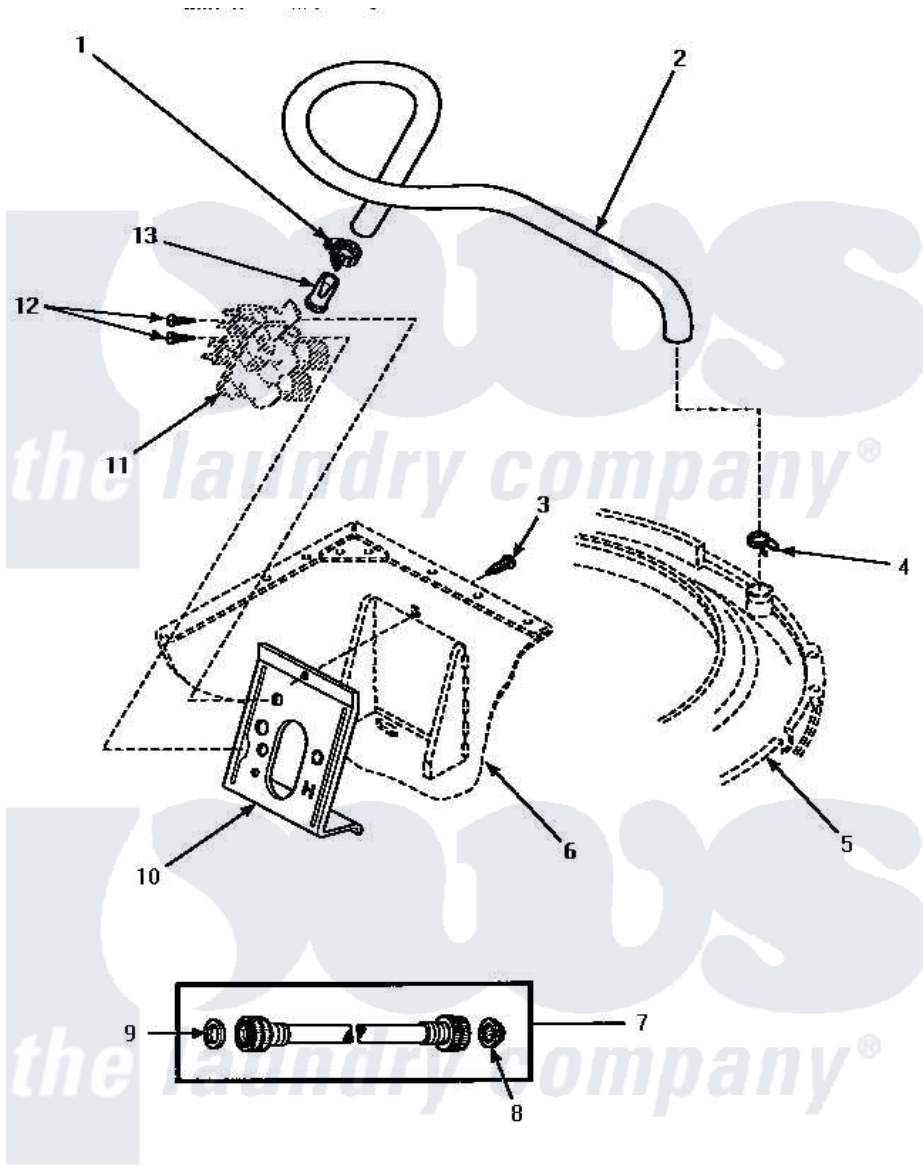

Amana AWM573W 09 - INLET/FILL HOSE & MIXING VLV MTG BRKT

INLET HOSE, FILL HOSE AND MIXING VALVE MOUNTING BRACKET

Amana Residential Amana AWM573W Washer Parts Parts Diagram 09 - INLET/FILL HOSE & MIXING VLV MTG BRKT
 Click on the part number to view part

Item	Original Part Number	Replaced By	Status	Part Description
1	27643	596669		Clamp, Manifold
2	35874	38155		Hose, Mix Valve To TU
3	33562	27001200		Screw
4	29210			Hose Clamp
5	Y00000000		Not Available	SEE NOTE OUTER TUB COVER
6	Y00000000		Not Available	SEE NOTE CABINET
7	28330P	202860		Inlet Hose Assembly
8	28605	22002960		Strainer, Washer Inlet
9	20290	Y013783		Washer, Inlet Hose
10	34972	39407		Bracket, Valve
11	Y00000000		Not Available	SEE NOTE MIXING VALVE ASSEMBLY
12	56392		Not Available	SCREW,8-18 X 3/8 TAPPI
13	34500	22001900		Preventer, Back Flow