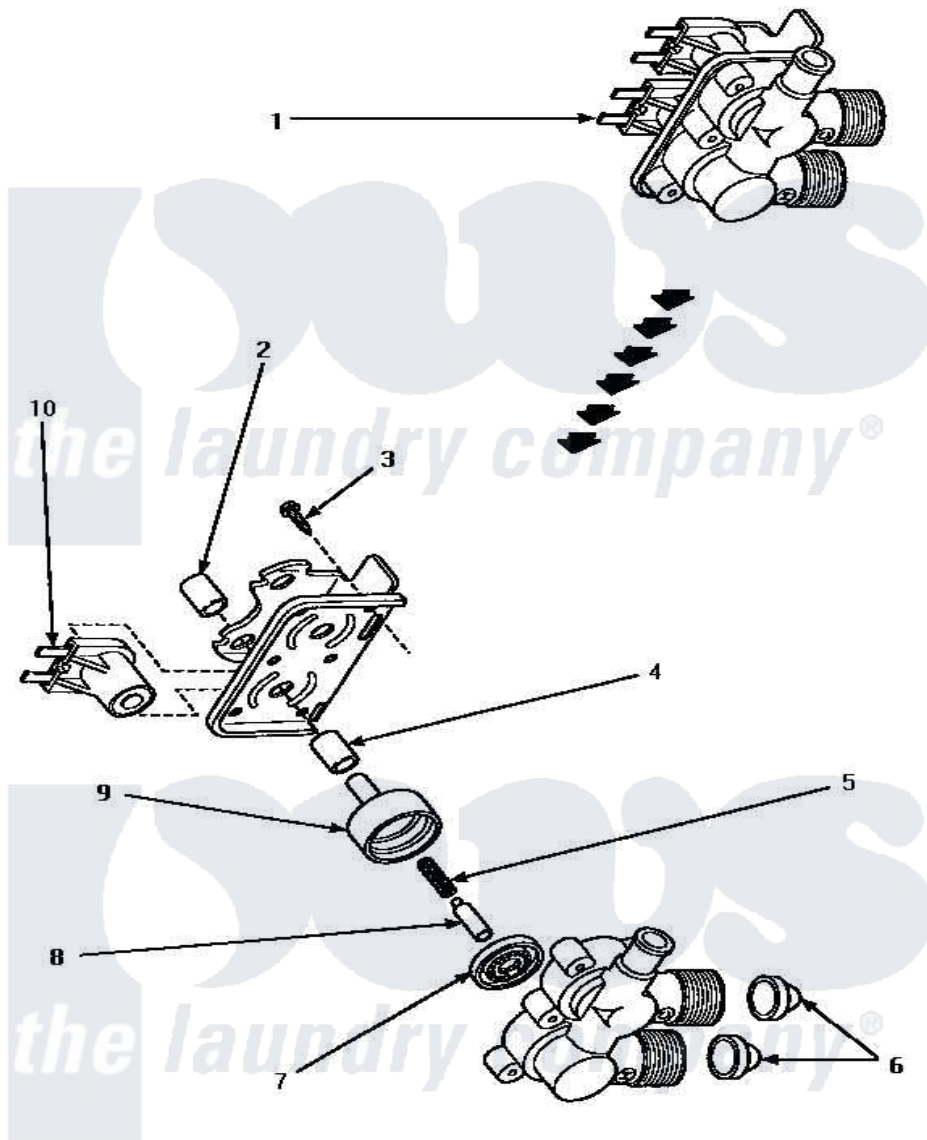

Amana AWM573W 10 - MIXING VALVE ASSY

MIXING VALVE ASSEMBLY

Amana [Residential Amana AWM573W Washer Parts](#) Parts Diagram 10 - MIXING VALVE ASSY

[Click on the part number to view part](#)

Item	Original Part Number	Replaced By	Status	Part Description
1	34963	34963P		Valve Mixing Package
2	24128		Not Available	SLEEVE, LONG
3	25817C		Not Available	SCREW
4	24129		Not Available	SLEEVE, SHORT
5	23224E		Not Available	SPRING
6	24122	22002960		Strainer, Washer Inlet
7	24134		Not Available	DIAPHRAGM
8	24132		Not Available	ARMATURE
9	24130			Guide, Armature
10	33930A	33930		Valve, Mixing