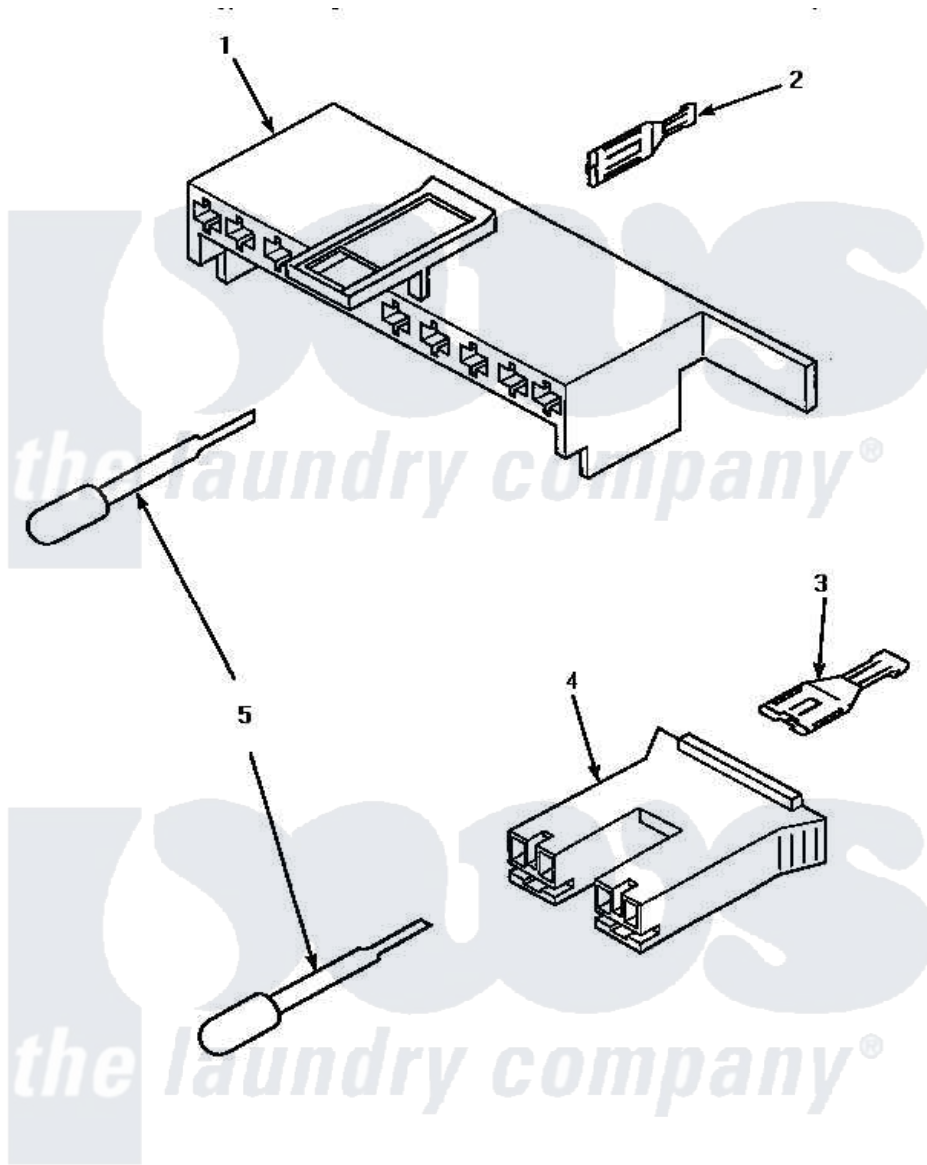

Amana AWM573W 11 - MIXING VALVE, MOTOR CONN BLOCKS & TERM

MIXING VALVE AND MOTOR CONNECTION BLOCKS, TERMINALS AND TERMINAL EXTRACTOR TOOL

Amana [Residential Amana AWM573W Washer Parts](#) Parts Diagram 11 - MIXING VALVE, MOTOR CONN BLOCKS & TERM

[Click on the part number to view part](#)

Item	Original Part Number	Replaced By	Status	Part Description
1	34677			10 Circuit Plug
2	Y00188			Molex Terminal
3	Y00121		Not Available	SPADE TERMINAL(12 GAUGE) (1/4 INCH-(2) 18 GAUGE WIRES O
4	34676			Plug
"	34675		Not Available	PLUG
5	283P4			Terminal Extractor Tool