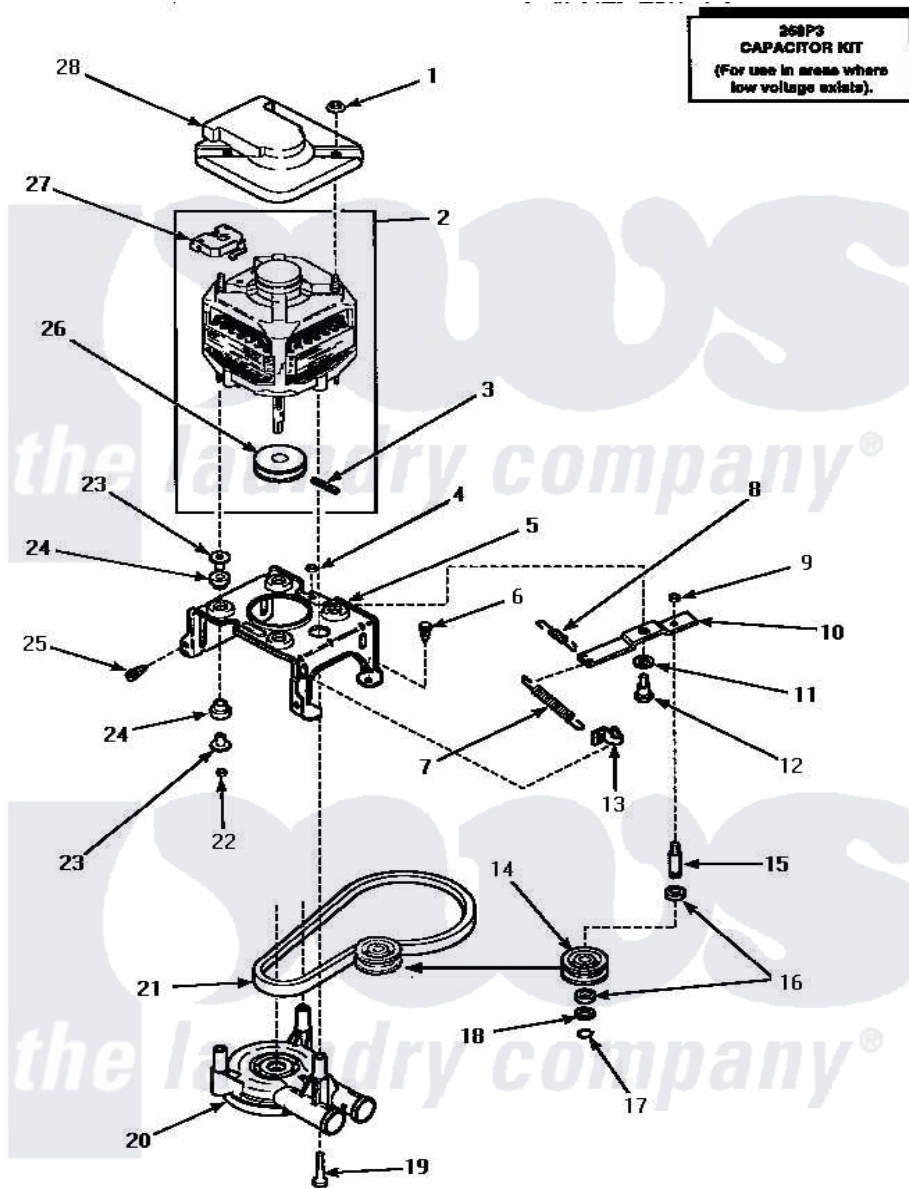

Amana AWM573W 12 - MOTOR, MTG BRKT, BELT, PUMP & IDLER ASSY

MOTOR, MOUNTING BRACKET, BELT, PUMP AND IDLER ASSEMBLY

Amana [Residential Amana AWM573W Washer Parts](#) Parts Diagram 12 - MOTOR, MTG BRKT, BELT, PUMP & IDLER ASSY

[Click on the part number to view part](#)

Item	Original Part Number	Replaced By	Status	Part Description
1	35139		Not Available	PALNUT
2	34571	27001215		Motor W/Pulley
3	23750			Pin, Roll
4	52566	27001225		Nut, Jam Mid Lock 1/4-20
5	34890		Not Available	BRACKET,MOTOR MOUNT
6	Y31645	27001200		Screw
7	33110	37366		Spring, Idler
8	30620		Not Available	SPRING,IDLER LEVER HEL
9	28803	2221070		Clamp, Nylon
10	31054	40041002		Lever, Idler
11	81392	40054701		Washer
12	27229	40038901		Screw, 1/4-20
13	28849			Clip, Spring
14	28800		Not Available	WHEEL,IDLER
15	28802			Shaft, Idler
16	Y29443			Washer, Felt

17	23748		Ring, Retaining
18	52549		Washer, 501 ID X3/4 Odx
19	Y34565	40063701	Screw, 10-16 x 1.75
20	35742P	27001233	Pump
21	28808		Belt, Agitate And Spin
22	35423	3400029	Nut, Adapter Plate
23	34791		Post, Mount-Motor
24	34788		Mount, Motor
25	Y31645	27001200	Screw
26	27171	Not Available	PULLEY, MOTOR
27	35632	Not Available	SWITCH, MOTOR
28	34754	40112301	Shield, Motor
NI	258P3	Not Available	KIT,CAPACITOR