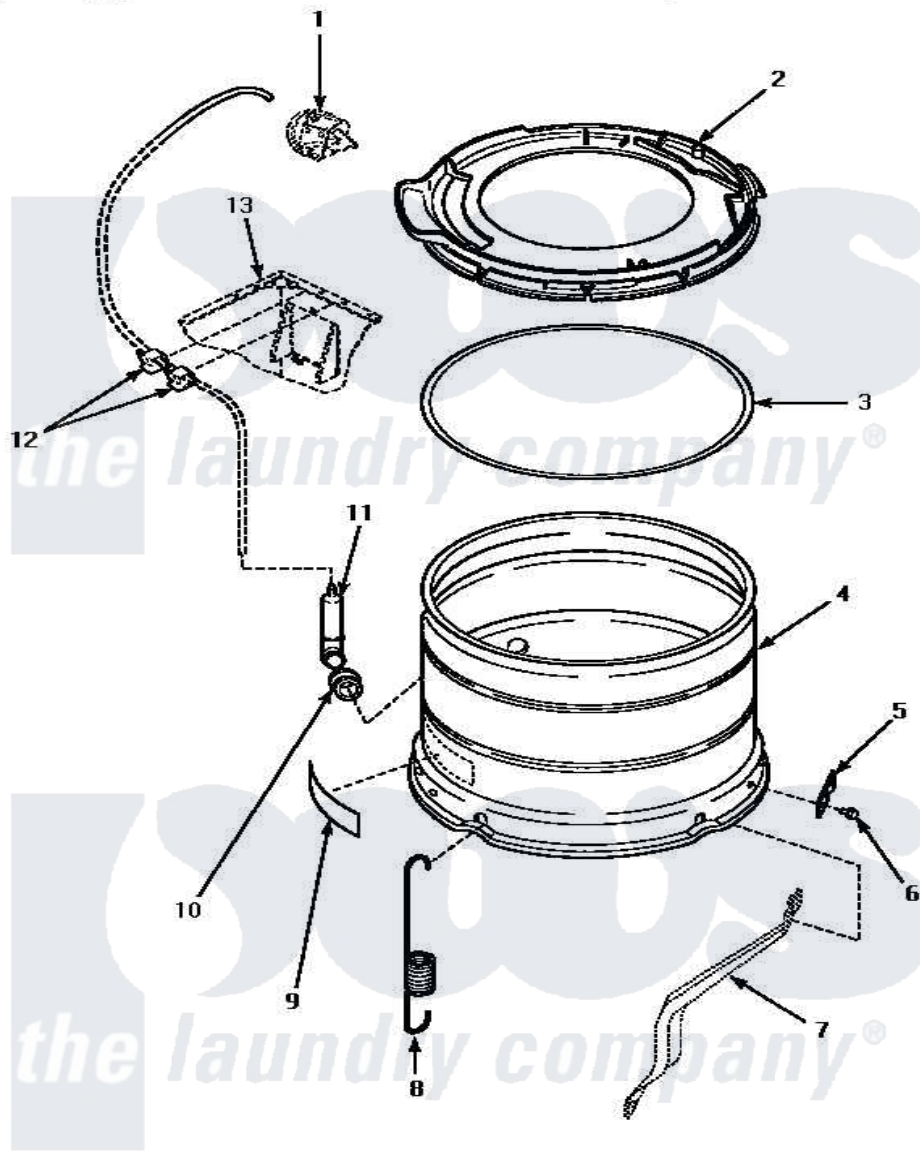

# Amana AWM573W 13 - OUTER TUB, COVER & PRESSURE HOSE

## OUTER TUB, COVER AND PRESSURE HOSE

Amana [Residential Amana AWM573W Washer Parts](#) Parts Diagram 13 - OUTER TUB, COVER & PRESSURE HOSE

[Click on the part number to view part](#)

Item	Original Part Number	Replaced By	Status	Part Description
1	Y00000000		Not Available	SEE NOTE PRESSURE SWITCH
2	36025	<a href="#">36025P</a>		Assembly, Tub Cover and Gasket
3	<a href="#">32857</a>			Gasket, Tub Cover Small
4	<a href="#">34438P</a>			Assembly, Outer Tub
5	<a href="#">27926</a>			Plate, Leg .063
6	35369	<a href="#">40128701</a>		Screw, 5/16-18 X .50
7	Y00000000		Not Available	SEE NOTE SUPPORT LEG
8	<a href="#">35948</a>			Spring, Leg-Large Tub
9	500049		Not Available	STICKER
10	29175	<a href="#">40037801</a>		Grommet
11	30907	<a href="#">40008501</a>		Assembly, Pressure Bulb
12	<a href="#">21036</a>			Clip, Cable
13	Y00000000		Not Available	SEE NOTE CABINET