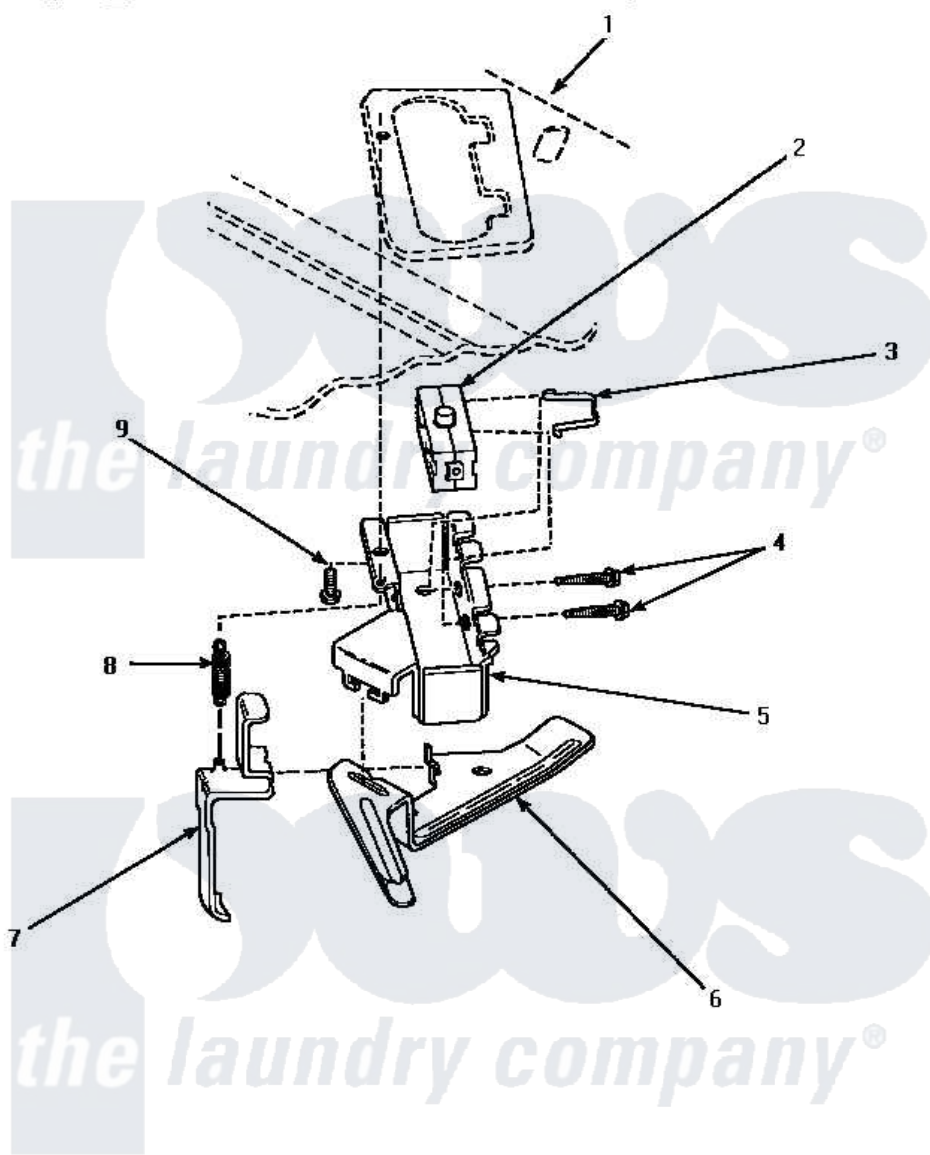

Amana AWM573W 14 - OUT-OF-BALANCE SWITCH

OUT-OF-BALANCE SWITCH

Amana [Residential Amana AWM573W Washer Parts](#) Parts Diagram 14 - OUT-OF-BALANCE SWITCH
 Click on the part number to view part

Item	Original Part Number	Replaced By	Status	Part Description
1	Y00000000		Not Available	SEE NOTE CABINET TOP
2	33445	27001095		Switch, Lid
3	33433		Not Available	CLIP,HOLDER-SWITCH
4	36510			Screw
5	34679P		Not Available	SWITCH HOLDER
6	33441			Arm, Actuator
7	33442			Lever, Unbalanced Load
8	33443			Spring
9	23962	W10116760		Screw