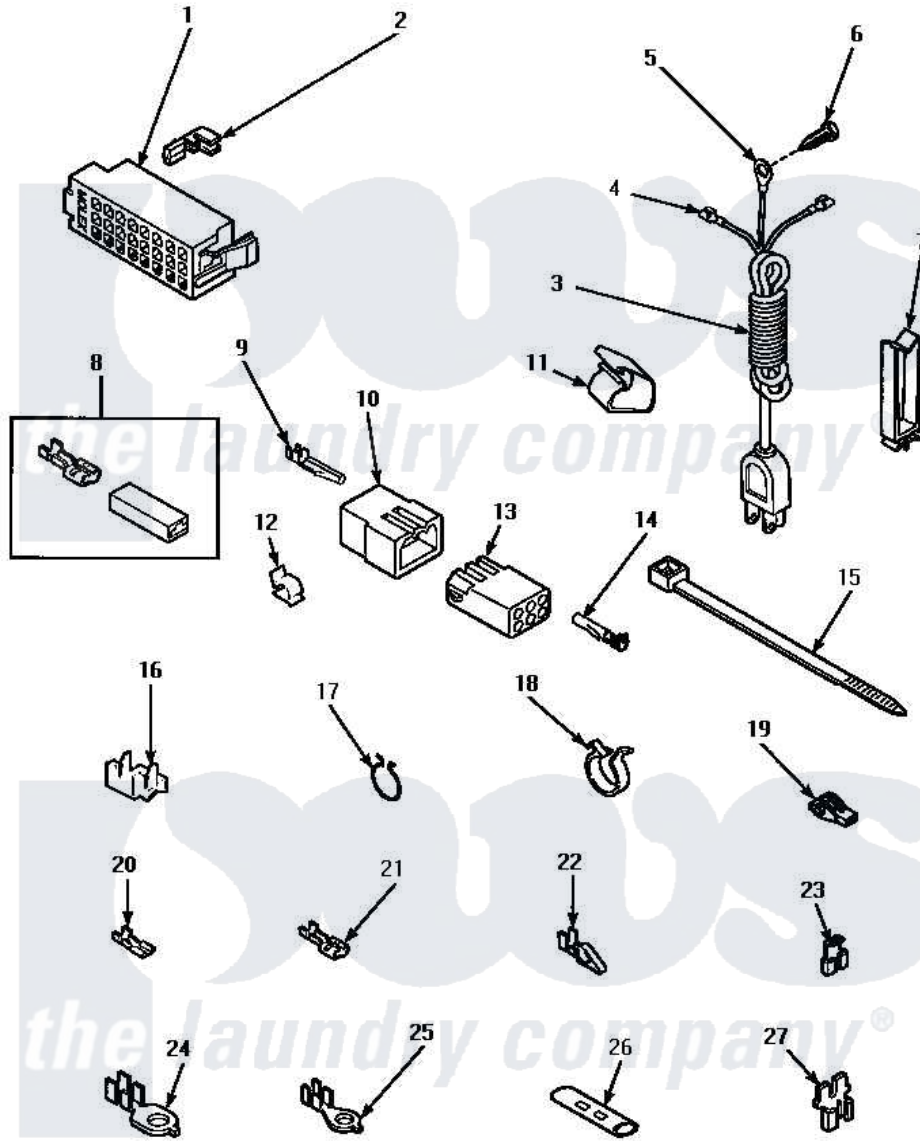

# Amana AWM573W 15 - POWER CORD & TERMINALS

## POWER CORD AND TERMINALS

Amana [Residential Amana AWM573W Washer Parts](#) Parts Diagram 15 - POWER CORD & TERMINALS

[Click on the part number to view part](#)

Item	Original Part Number	Replaced By	Status	Part Description
1	<a href="#">34123</a>			Housing, LH -24 Position
"	<a href="#">32746</a>			Housing, RH-24 Positi
2	<a href="#">Y00188</a>			Molex Terminal
3	Y34458		Not Available	POWER CORD ALL
4	03673		Not Available	NUT
5	Y0000000		Not Available	SEE NOTE GROUND WIRE, GREEN
6	<a href="#">52909</a>			Screw, 10B-16 X 1/2 HeX
7	36274		Not Available	CLIP, HARNESS
8	00234	<a href="#">00359</a>		Terminal Ultra Pod 250 X032F
9	<a href="#">Y00116</a>			Terminal, Pin-Male
10	<a href="#">23041</a>			Plug, 6 Circuit
"	<a href="#">23033</a>			Plug, 9 Circuit
"	26302		Not Available	PLUG,1 CIRCUIT
11	35521		Not Available	CLIP,HARNESS HOLDER
12	<a href="#">21036</a>			Clip, Cable
13	<a href="#">26708</a>			Receptacle, 6 Circuit

"	<a href="#">26301</a>		Receptacle, Molex
"	<a href="#">26163</a>		Receptacle, 9 Circuit
14	Y00117	<a href="#">5011-XX</a>	093 Female Socket
15	36466	<a href="#">M0321209</a>	Tie-Electrical
16	Y00161	<a href="#">B5733302</a>	Clip, Ground
17	<a href="#">51291</a>		Clip, Wire
18	61510	<a href="#">504034</a>	Clip, Wire
19	70210	Not Available	INSULATOR,BLUE
20	<a href="#">00112</a>		Terminal, Spade-3/16 Fe
21	Y00119	Not Available	SPADE TERMINAL(18 GAUGE) (1/4 INCH-(1) 18 GAUGE WIRE)
22	00220	Not Available	TERMINAL,CRIMP-SINGLE
23	<a href="#">Y00120</a>		Terminal, Flag-1/4 Fema
24	Y00113	Not Available	TERMINAL,RING-1/4 STUD
25	<a href="#">00110</a>		No.10 18 Gauge Wire
26	21091	Not Available	CONNECTOR TWO 1/4 INCH MALE
27	29673	Not Available	DOUBLE CONNECTOR