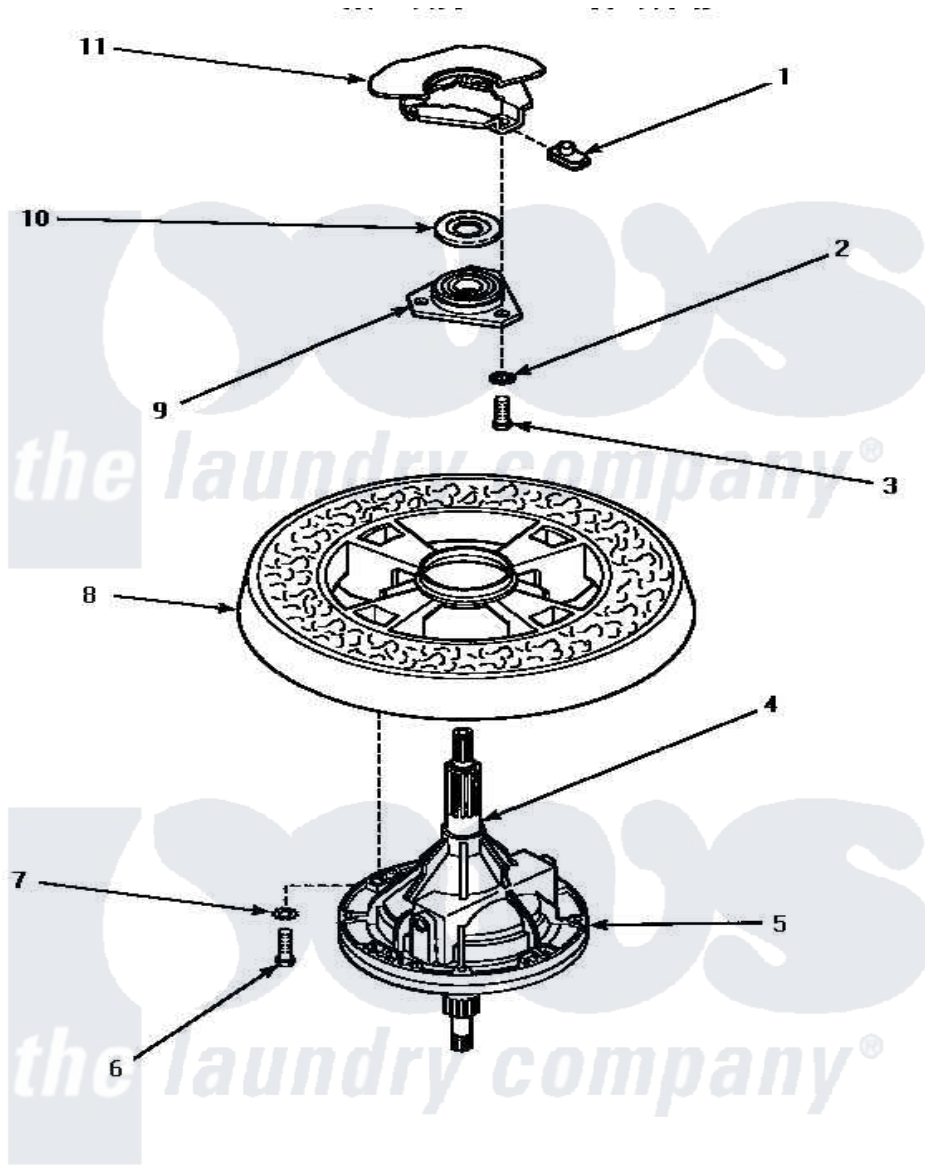

Amana AWM573W 18 - TRANSMISSION ASSY & BALANCE RING

TRANSMISSION ASSEMBLY AND BALANCE RING

Amana [Residential Amana AWM573W Washer Parts](#) Parts Diagram 18 - TRANSMISSION ASSY & BALANCE RING

[Click on the part number to view part](#)

Item	Original Part Number	Replaced By	Status	Part Description
1	27222			Nut, Retainer 5/16-18
2	04366			Lockwasher, 5/16intshkp
3	01355		Not Available	SCREW
4	27604P			Never-Seeze 1 Oz Tube
5	Y34526	34526P		Assembly, Transmission
6	27200		Not Available	CAP SCREW
7	02431			Lockwasher, 1/4 Ext Shk
8	34731		Not Available	ASSY,BALANCE RING-COMPL
9	27182	40004201P		Main Bearing Assembly
10	27187			Flinger
11	Y00000000		Not Available	SEE NOTE OUTER TUB