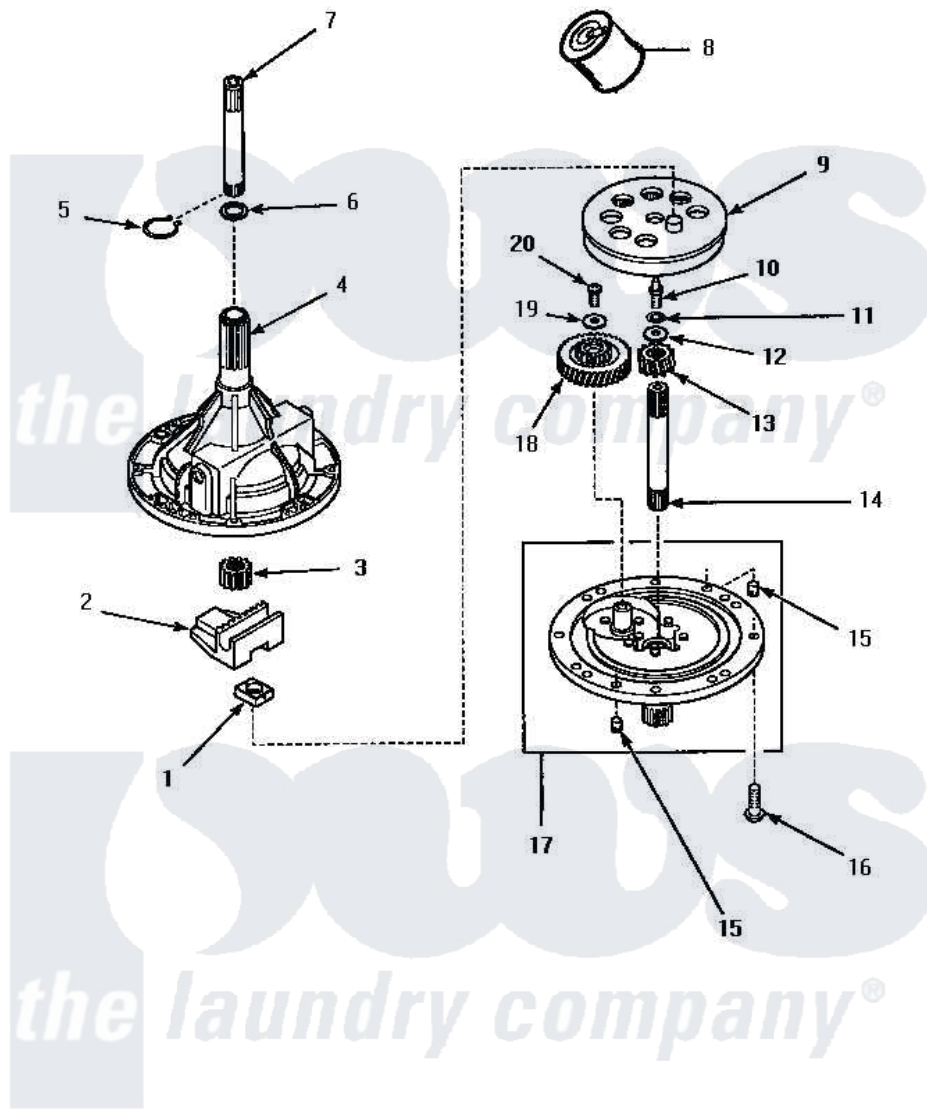

Amana AWM573W2 01 - 34526P TRANSMISSION ASSY

34526P TRANSMISSION ASSEMBLY

Amana [Residential Amana AWM573W2 Washer Parts](#) Parts Diagram 01 - 34526P TRANSMISSION ASSY
 Click on the part number to view part

Item	Original Part Number	Replaced By	Status	Part Description
1	26493			Slide
2	Y31526			Rack
3	27003			Pinion, Agitator
4	33223		Not Available	ASSY, TRANSMISSION CASE
5	27197			Ring, Retaining
6	35092			Washer, 3628id X 1.00 X .056
7	Y36570			Shaft, Output
8	27243P			Oil, CW Transmission F-
9	26577			Assembly, Gear And Stud
10	27030		Not Available	SCREW, 1/4-20 SPECIAL
11	21456			Lockwasher, 1/4 Intshkp
12	26509	40041501		Washer
13	36562			Pinion, Drive
14	34853			Shaft, Input
15	27172			Pin, Dowel
16	32814		Not Available	SCREW, 1/4-20X7/8 SERRA

17	34854	38290	Assembly, Cover
18	29161		Gear, Reduction
19	29260	Not Available	WASHER
20	29273		Screw, 1/4-20 X 3/8
NI	37577P	Not Available	SEALANT