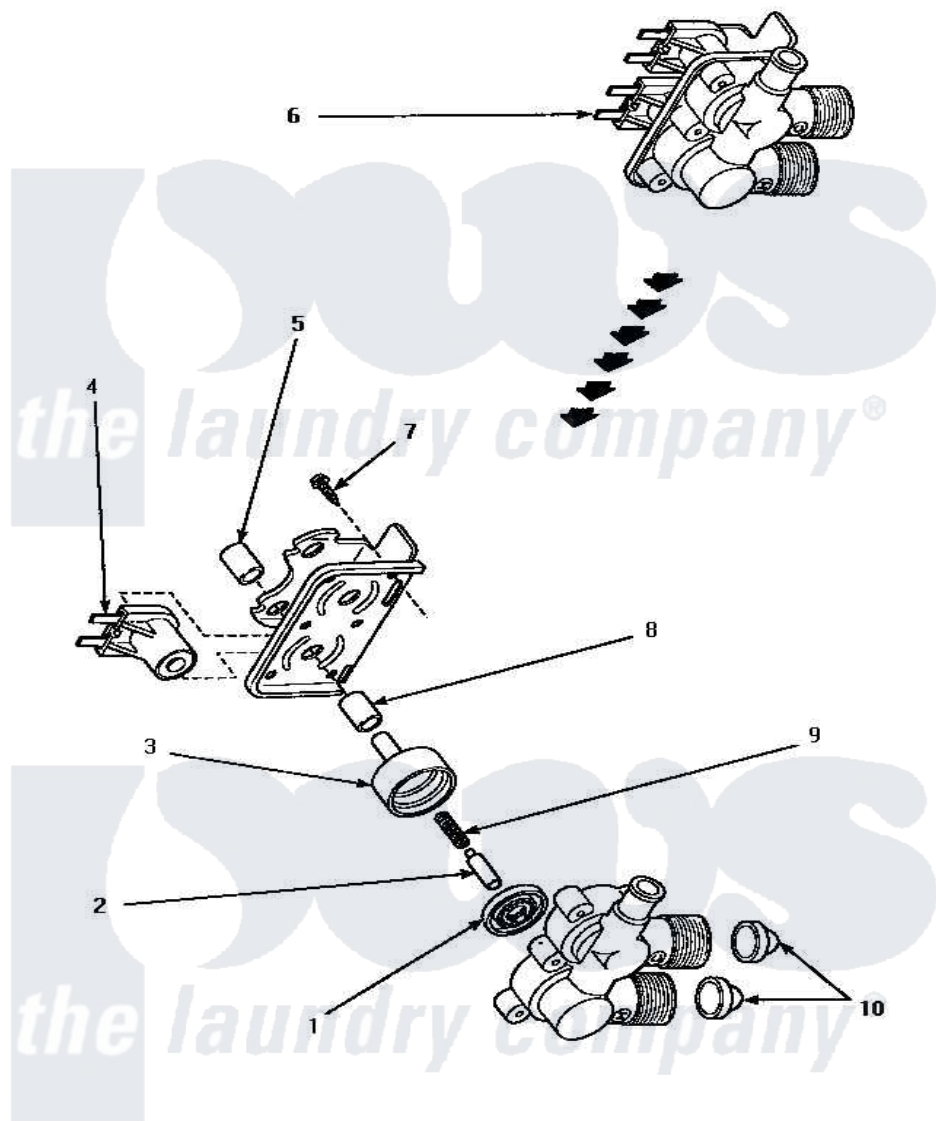

Amana AWM573W2 02 - 34963 MIXING VALVE ASSY

34963 MIXING VALVE ASSEMBLY

Amana [Residential Amana AWM573W2 Washer Parts](#) Parts Diagram 02 - 34963 MIXING VALVE ASSY
 Click on the part number to view part

Item	Original Part Number	Replaced By	Status	Part Description
1	24134		Not Available	DIAPHRAGM
2	24132		Not Available	ARMATURE
3	24130			Guide, Armature
4	33930A	33930		Valve, Mixing
5	24128		Not Available	SLEEVE, LONG
6	34963	34963P		Valve Mixing Package
7	25817C		Not Available	SCREW
8	24129		Not Available	SLEEVE, SHORT
9	23224E		Not Available	SPRING
10	24122	22002960		Strainer, Washer Inlet