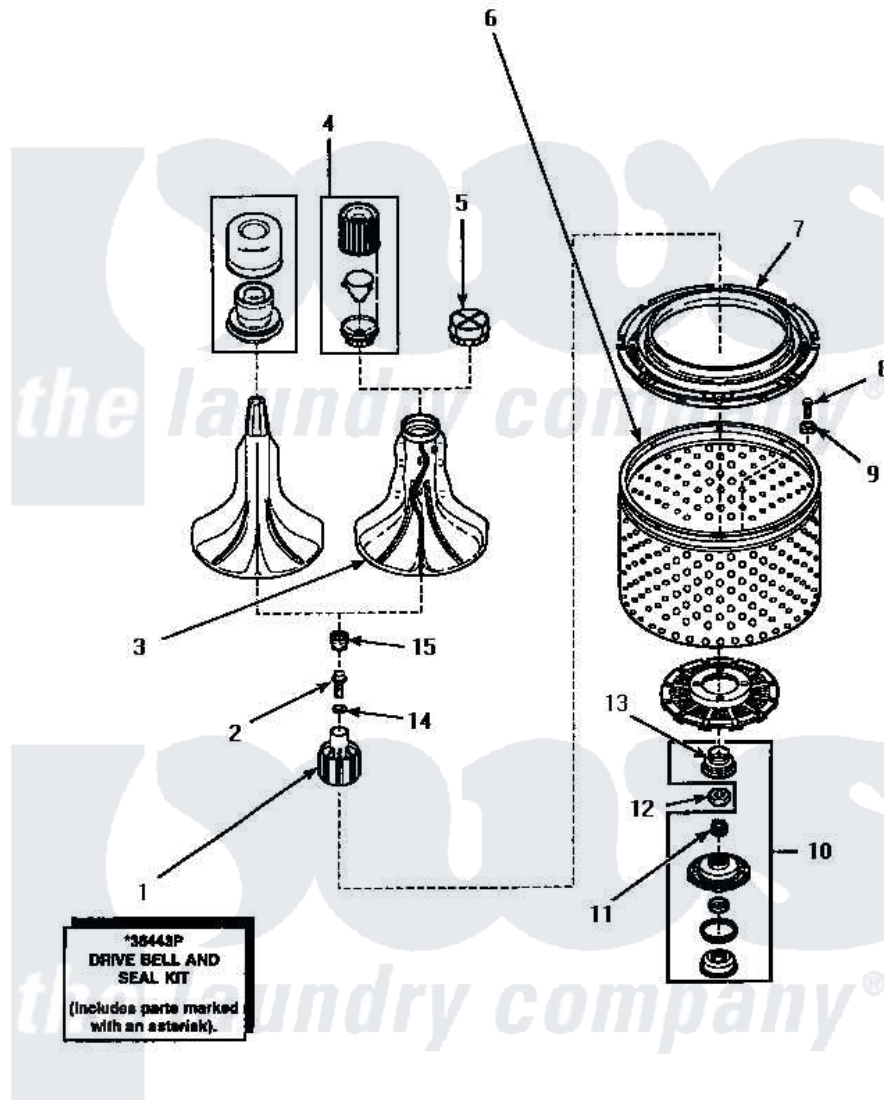

Amana AWM573W2 03 - AGITATOR/DRIVE BELL/SEAL KIT/TUB & HUB

AGITATOR, DRIVE BELL, SEAL KIT, WASH TUB AND HUB
 (All models except AWM190W2, AWM270W2, AWM290L2 and AWM290W2)

Amana [Residential Amana AWM573W2 Washer Parts](#) Parts Diagram 03 - AGITATOR/DRIVE BELL/SEAL KIT/TUB & HUB

[Click on the part number to view part](#)

Item	Original Part Number	Replaced By	Status	Part Description
1	Y00000000		Not Available	SEE NOTE DRIVE BELL
2	34288	40065102		Screw, Shoulder 1/4
3	33174	40000501W		Agitator, Flex Vane
4	36542	40002101W		Assembly, Fabric Softner
5	36515			Cap, Agitator
6	33501P	R9900144		Kit- Wash
"	33503P	39240P		Wash Tub
7	35035			Guard, Clothes
8	27202	W10116787		Screw
9	28094			Gasket
10	495P3	R9900552		Hub And Seal
11	29728	40008301		Insert, Spline
12	Y29220	40016301		Nut, Lock
13	36425	40016101		Seal, Bell Drive
14	36472			O-Ring
15	36511	40008401		Plug, Bell