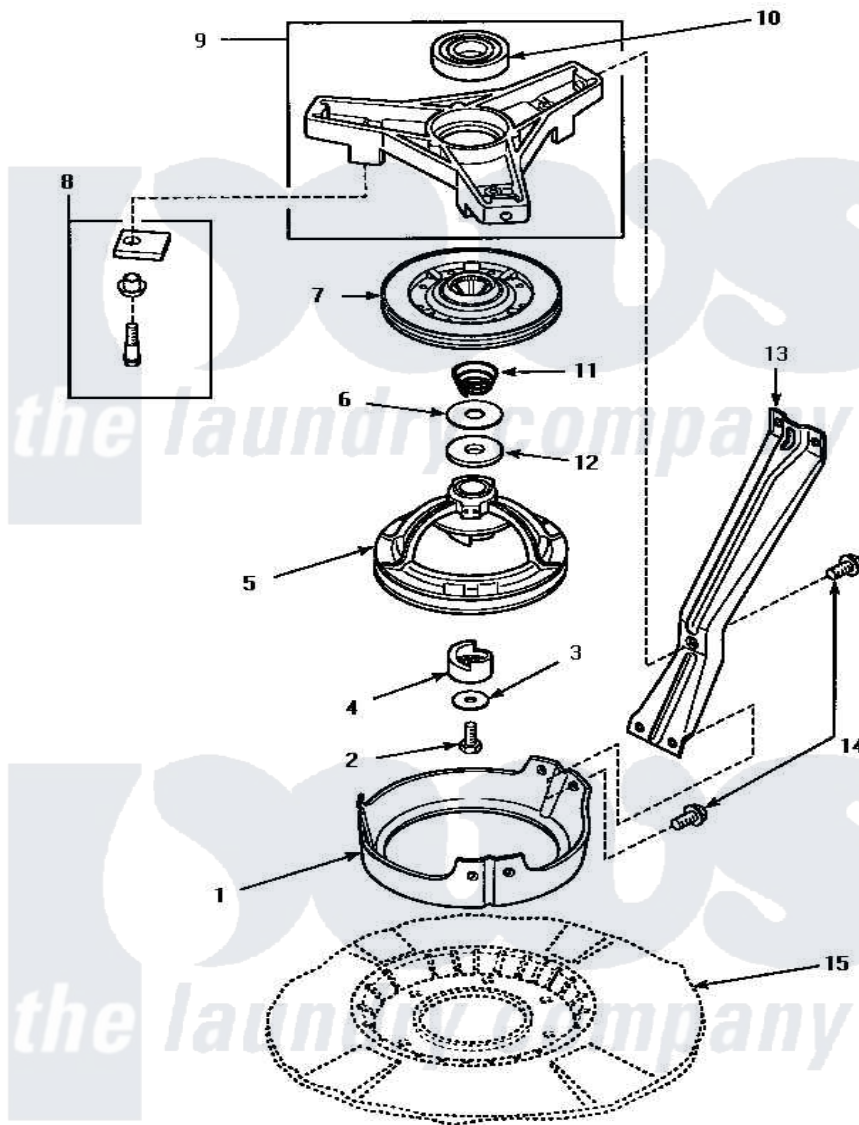

Amana AWM573W2 04 - BRG HSG/BRAKE/PULLEY & PIVOT DOME

BEARING HOUSING, BRAKE, PULLEY AND PIVOT DOME

Amana Residential Amana AWM573W2 Washer Parts Parts Diagram 04 - BRG HSG/BRAKE/PULLEY & PIVOT DOME
 Click on the part number to view part

Item	Original Part Number	Replaced By	Status	Part Description
1	34470			Dome, Pivot
2	27220	40063401		Screw, 1/4-20 x 5/8 Hex
3	26509	40041501		Washer
4	27018			Helix
5	34921			Assembly, Pulley-Spin And Agitate
6	35535	40065701		Washer, 2 Odx.63 ID
7	31961P	R9900474		Brake Assembly
8	548P3	R9900543		Pad-Brake
9	35746			AssemBly, Bearing Housing-L
10	28944R	40004001		Bearing, Main
11	33435			Spring, Conical
12	27015	40063201		Washer, Flat
13	34471		Not Available	LEG,SUPPORT
14	35369	40128701		Screw, 5/16-18 X .50
15	Y00000000		Not Available	SEE NOTE BASE ASSY -- (SEE FRONT PANEL, BASE