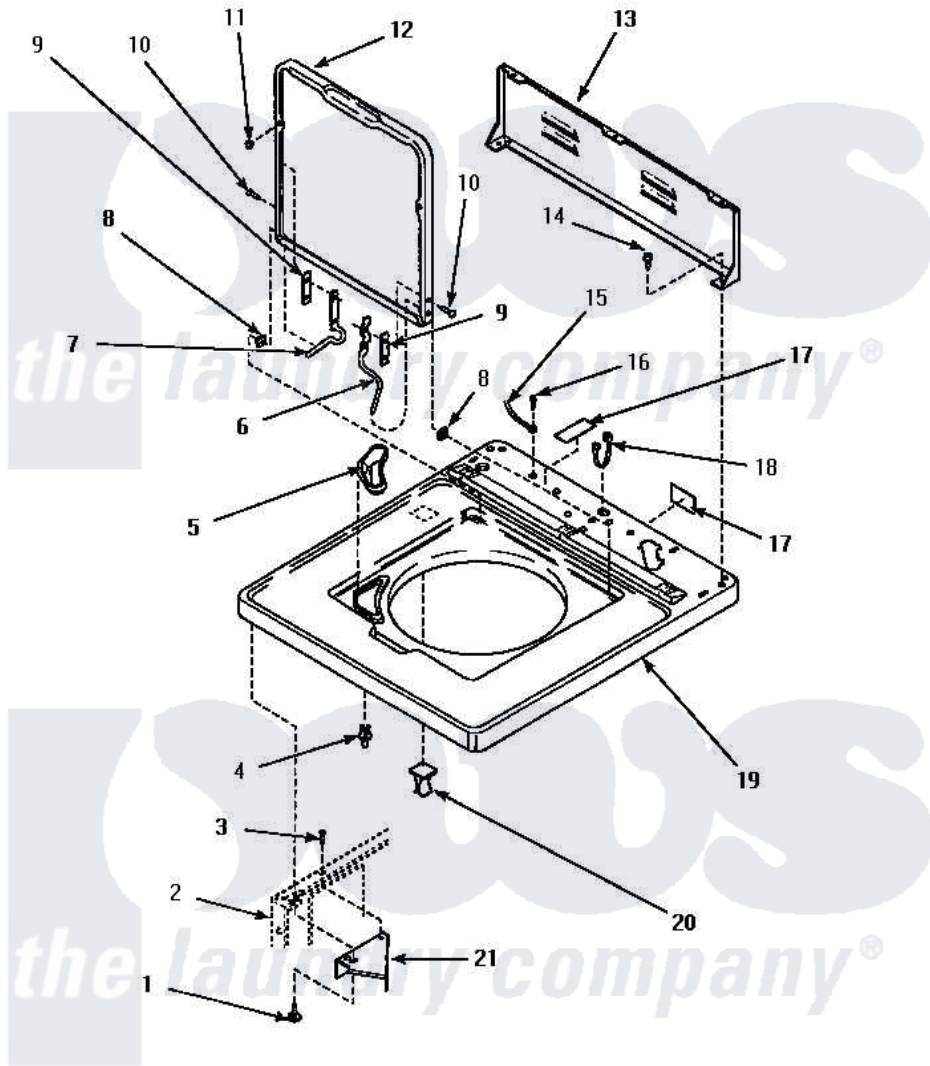

# Amana AWM573W2 05 - CAB TOP/LOADING DR & CTRL HOOD REAR PAN

## CABINET TOP, LOADING DOOR AND CONTROL HOOD REAR PANEL

Amana [Residential Amana AWM573W2 Washer Parts](#) Parts Diagram 05 - CAB TOP/LOADING DR & CTRL HOOD REAR PAN

[Click on the part number to view part](#)

Item	Original Part Number	Replaced By	Status	Part Description
1	Y31644	<a href="#">27001200</a>		Screw
2	Y00000000		Not Available	SEE NOTE CABINET ASSY – (SEE FRONT PANEL, BASE AND CABINET ASSY PAGE)
3	36035		Not Available	SCREW,8-18X3/8 PHIL FLT HD
4	<a href="#">56534</a>			Barrel, Support
5	34776		Not Available	DISPENSER,BLEACH
6	<a href="#">36437</a>			Hinge, Lid R
7	<a href="#">36513</a>			Hinge, Left
8	33446	<a href="#">40008201</a>		Bushing, Hinge
9	<a href="#">34338</a>			Gasket, Hinge
10	34337	<a href="#">W10119828</a>		Screw, Lid Hinge Mounting
11	21685	<a href="#">40038001</a>		Bumper
12	<a href="#">33541LP</a>			Lid, W/Instructions
"	<a href="#">33541WP</a>			Lid, W/Instructions