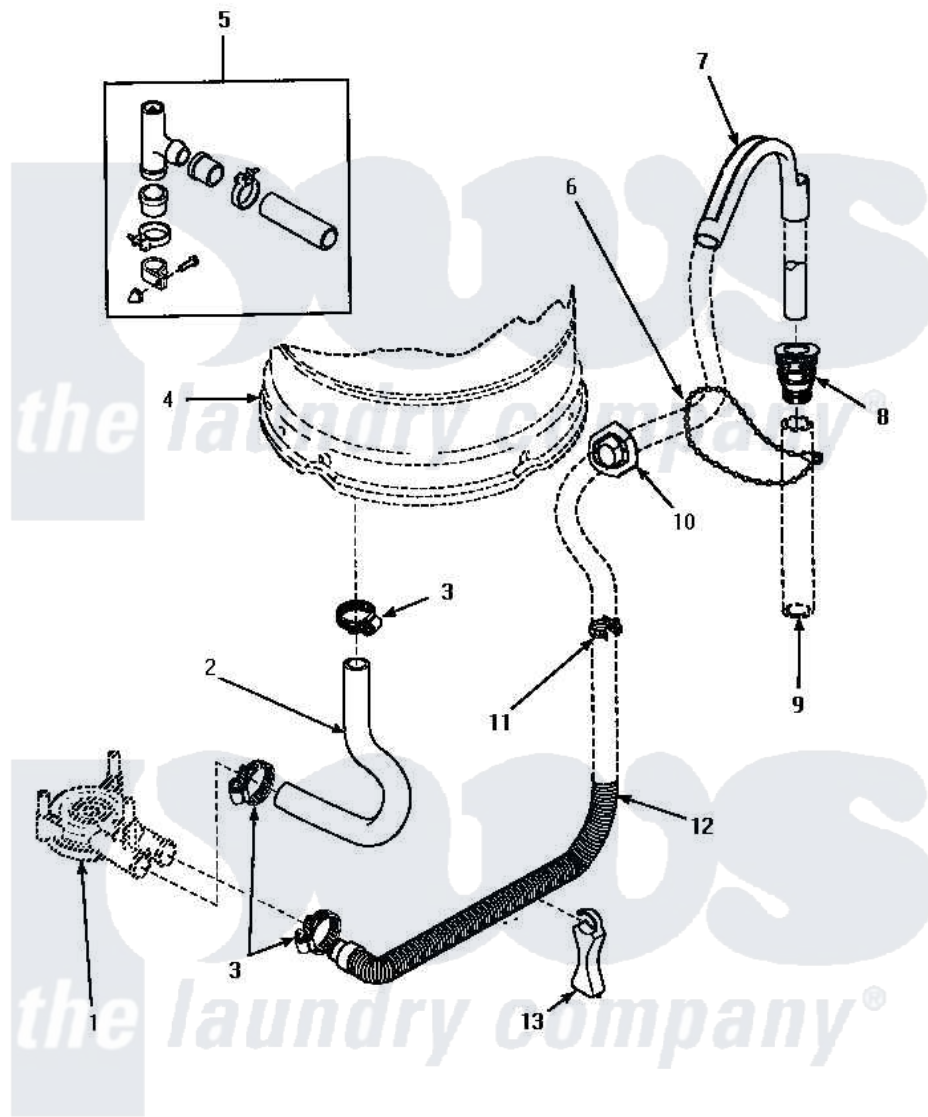

# Amana AWM573W2 06 - DRAIN HOSE & SIPHON BREAK

**DRAIN HOSE AND SIPHON BREAK**

Amana [Residential Amana AWM573W2 Washer Parts](#) Parts Diagram 06 - DRAIN HOSE & SIPHON BREAK  
 Click on the part number to view part

Item	Original Part Number	Replaced By	Status	Part Description
1	Y00000000		Not Available	SEE NOTE PUMP ASSEMBLY -- (SEE MOTOR, PUMP AND IDLER ASSEMBLY PAGE)
2	<a href="#">35753</a>			Hose, Tub To Pump-Ddp
3	36802	<a href="#">285655</a>		Clamp, Hose
4	Y00000000		Not Available	SEE NOTE OUTER TUB -- (SEE OUTER TUB, COVER AND PRESSURE HOSE PAGE)
5	562P3	<a href="#">76660</a>		Break-Sphn
6	33489	<a href="#">8539404</a>		Tie-Wire
7	33615	<a href="#">22003814</a>		Retainer, Drain Hose
8	36878	<a href="#">40008101</a>		Adapter, Standpipe
9	Y00000000		Not Available	SEE NOTE STANDPIPE
10	<a href="#">32219</a>			Relief, Strain
11	<a href="#">36014</a>			Clip, Retainer-Hose
12	37245	<a href="#">40053901</a>		Hose, Drain
13	<a href="#">36522</a>			Hose Support