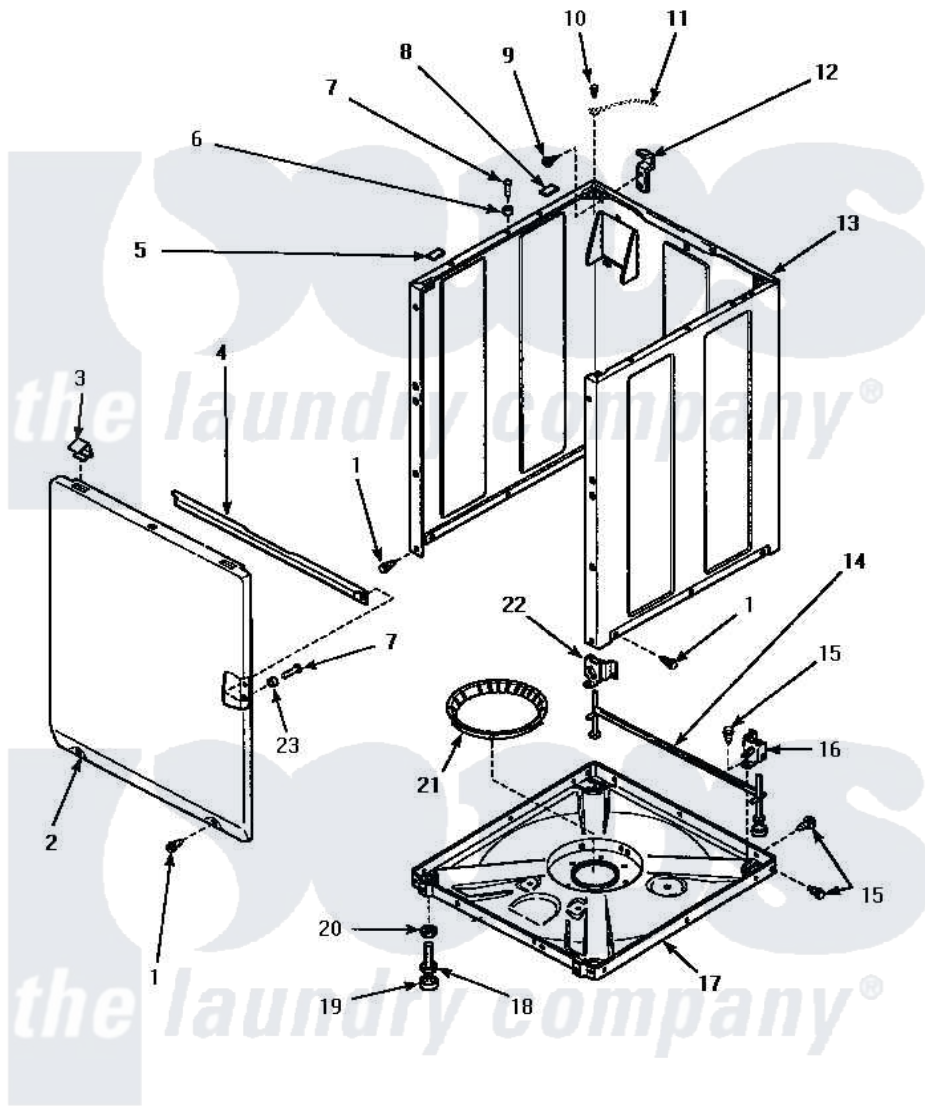

Amana AWM573W2 07 - FRONT PANEL, BASE ASSY & CABINET ASSY

FRONT PANEL, BASE ASSEMBLY AND CABINET ASSEMBLY

Amana [Residential Amana AWM573W2 Washer Parts](#) Parts Diagram 07 - FRONT PANEL, BASE ASSY & CABINET ASSY

[Click on the part number to view part](#)

Item	Original Part Number	Replaced By	Status	Part Description
1	27196	27001200		Screw
2	34656WP			Assembly, Front Panel
"	34656LP			Assembly, Front Panel
3	35865			Clip, Hold-Down Front Panel
4	Y35097		Not Available	BRACE, FRT PNL
5	Y56128			Pad, Bumper
6	56079	505187		Locator, Panel
7	32671	Y014874		Screw, Idler Arm And Sleeve
8	36226			Pad, Bumper .25
9	34499		Not Available	SCREW, No.10B X 1/4 TAP IN HX
10	23962	W10116760		Screw
11	Y00000000		Not Available	SEE NOTE GROUND WIRE
12	Y27103			Hinge, Hold-Down Lug
13	34475WP	38612WP		Kit-Service
"	34475LP	38612LP		Kit Service Cabinet

14	34443		Assembly, Leg And Stabilier
15	35148	Not Available	SCREW, 1/4-14 X 3/8 HX HD
16	36036	Not Available	BRACKET, SLL-RIGHT
17	36599P		Assembly Nut/ Leg Base
"	34434P		Assembly Nut/Leg Base
18	Y34319	22003428	Leg, Adjustable
19	34318	40016001	Foot, Rubber
20	Y21899	40038101	Nut, Leg
21	36108	Not Available	SNUBBER PAD & ISOLATOR
22	36037		Bracket, Sll-Left
23	28102		Locator, Panel