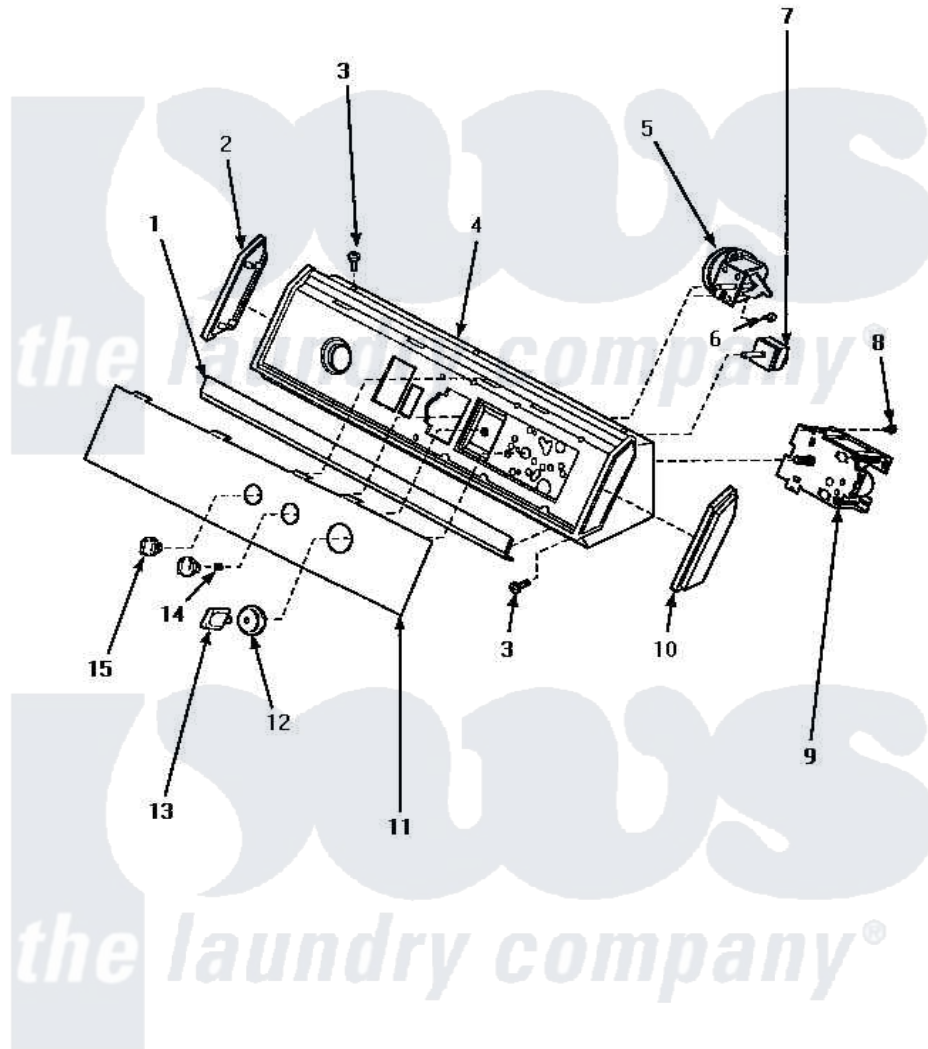

Amana AWM573W2 08 - GRAPHIC PANEL, CONTROL HOOD & CONTROLS

GRAPHIC PANEL, CONTROL HOOD AND CONTROLS
(Models AWM472W2, AWM473W2 and AWM573W2)

Amana [Residential Amana AWM573W2 Washer Parts](#) Parts Diagram 08 - GRAPHIC PANEL, CONTROL HOOD & CONTROLS

[Click on the part number to view part](#)

Item	Original Part Number	Replaced By	Status	Part Description
1	33123R			Trim
2	31249		Not Available	CAP,END-L.H.-CHROME
3	32993		Not Available	SCREW, No.8ABX3/4 POZIDRI
4	36295		Not Available	ASS'Y, HOOD & MTG PLATE
5	36045	40055101		Switch, Pressure
6	31260			Screw, No.8 X 3/8 Ind H
7	21300		Not Available	SWITCH, TEMPERATURE
"	32189			Switch, Temp
8	23962	W10116760		Screw
9	36608			Timer, 4 Cycle
"	31239	31239P		Timer 3 Cycle Package
10	31248			Cap, End-RH-Chrome
11	36619		Not Available	PANEL, GRAPHICS
"	36921W		Not Available	GRAPHIC PANEL

12	33818	Not Available	TIMER KNOB SKIRT
13	33898	Not Available	TIMER KNOB WHITE
14	57584	Not Available	NUT
15	33688	36701W	Knob