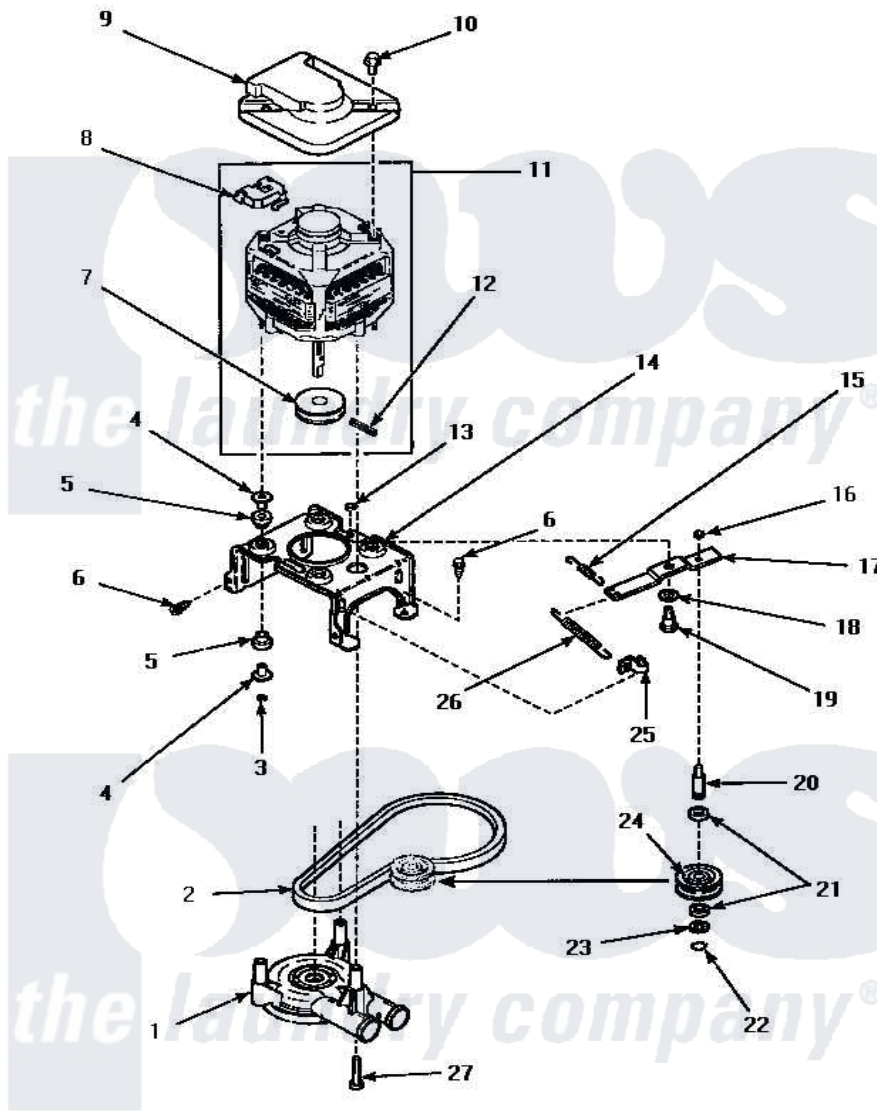

# Amana AWM573W2 11 - MOTOR, MTG BRKT, BELT, PUMP & IDLER ASSY

## MOTOR, MOUNTING BRACKET, BELT, PUMP AND IDLER ASSEMBLY

Amana [Residential Amana AWM573W2 Washer Parts](#) Parts Diagram 11 - MOTOR, MTG BRKT, BELT, PUMP & IDLER ASSY

[Click on the part number to view part](#)

Item	Original Part Number	Replaced By	Status	Part Description
1	36863P	<a href="#">27001233</a>		Pump
2	<a href="#">28808</a>			Belt, Agitate And Spin
3	35423	<a href="#">3400029</a>		Nut, Adapter Plate
4	<a href="#">34791</a>			Post, Mount-Motor
5	<a href="#">34788</a>			Mount, Motor
6	Y31645	<a href="#">27001200</a>		Screw
7	27171		Not Available	PULLEY,MOTOR
8	35632		Not Available	SWITCH, MOTOR
9	34754	<a href="#">40112301</a>		Shield, Motor
10	36639	<a href="#">4312464</a>		Screw
11	34571	<a href="#">27001215</a>		Motor W/Pulley
12	<a href="#">23750</a>			Pin, Roll
13	52566	<a href="#">27001225</a>		Nut, Jam Mid Lock 1/4-20
14	36523	<a href="#">37415P</a>		Kit, Motor Brkt
"	34890		Not Available	BRACKET,MOTOR MOUNT
15	30620		Not Available	SPRING,IDLER LEVER HEL

16	28803	<a href="#">2221070</a>	Clamp, Nylon
17	31054	<a href="#">40041002</a>	Lever, Idler
18	81392	<a href="#">40054701</a>	Washer
19	27229	<a href="#">40038901</a>	Screw, 1/4-20
20	<a href="#">28802</a>		Shaft, Idler
21	<a href="#">Y29443</a>		Washer, Felt
22	<a href="#">23748</a>		Ring, Retaining
23	<a href="#">52549</a>		Washer, 501 ID X3/4 Odx
24	28800	Not Available	WHEEL,IDLER
25	<a href="#">28849</a>		Clip, Spring
26	<a href="#">37366</a>		Spring, Idler
27	Y34565	<a href="#">40063701</a>	Screw, 10-16 x 1.75
NI	258P3	Not Available	KIT,CAPACITOR