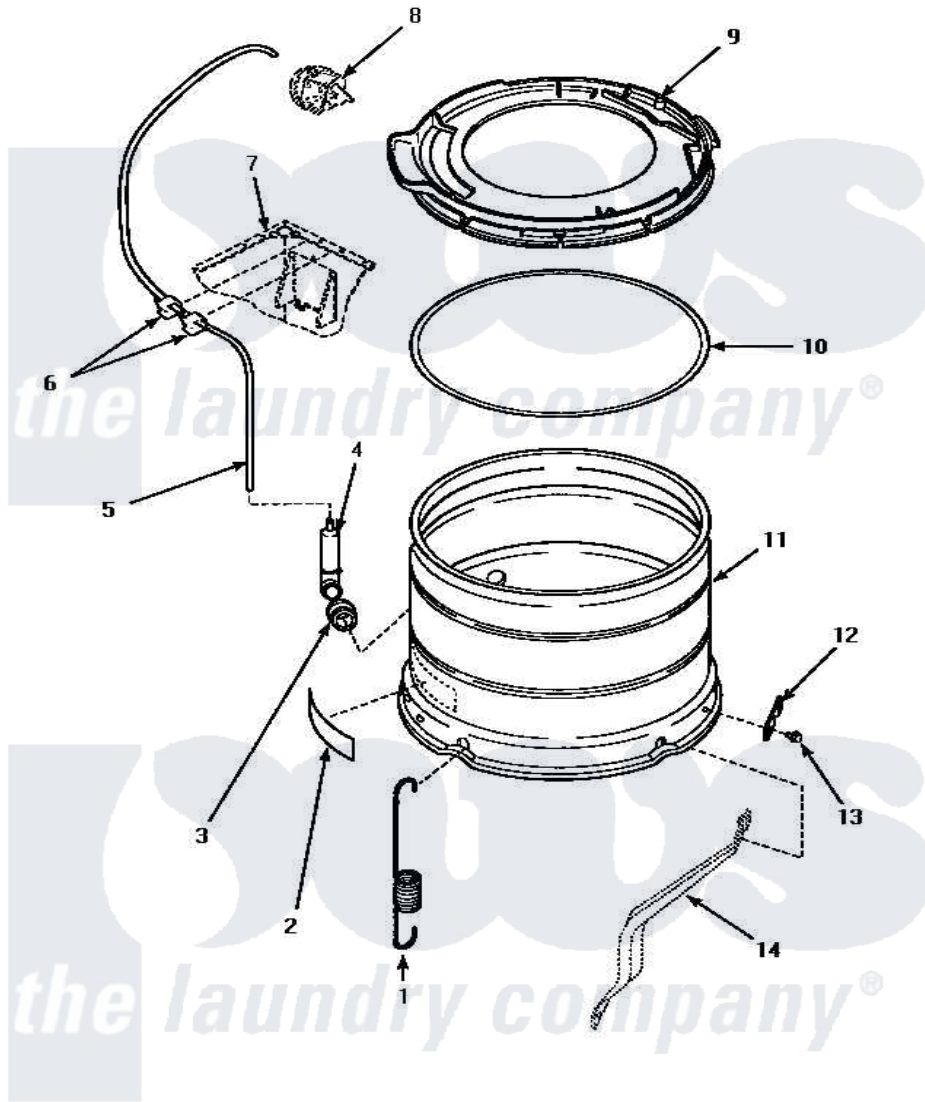

Amana AWM573W2 12 - OUTER TUB, COVER AND PRESSURE HOSE

OUTER TUB, COVER AND PRESSURE HOSE

Amana [Residential Amana AWM573W2 Washer Parts](#) Parts Diagram 12 - OUTER TUB, COVER AND PRESSURE HOSE

[Click on the part number to view part](#)

| Item | Original Part Number | Replaced By | Status | Part Description |
|------|------------------------|--------------------------|---------------|--|
| 1 | 35948 | | | Spring, Leg-Large Tub |
| 2 | 500049 | | Not Available | STICKER |
| 3 | 29175 | 40037801 | | Grommet |
| 4 | 30907 | 40008501 | | Assembly, Pressure Bulb |
| 5 | 29213 | 39125 | | Tubing 31 |
| 6 | 21036 | | | Clip, Cable |
| 7 | Y00000000 | | Not Available | SEE NOTE CABINET ASSY -- (SEE FRONT PANEL, BASE AND CABINET ASSY PAGE) |
| 8 | Y00000000 | | Not Available | SEE NOTE PRESSURE SWITCH -- (SEE GRAPHIC PANEL AND CONTROLS PAGE) |
| 9 | 36025P | | | Assembly, Tub Cover and Gasket |
| 10 | 32857 | | | Gasket, Tub Cover Small |
| 11 | 34438P | | | Assembly, Outer Tub |
| 12 | 27926 | | | Plate, Leg .063 |