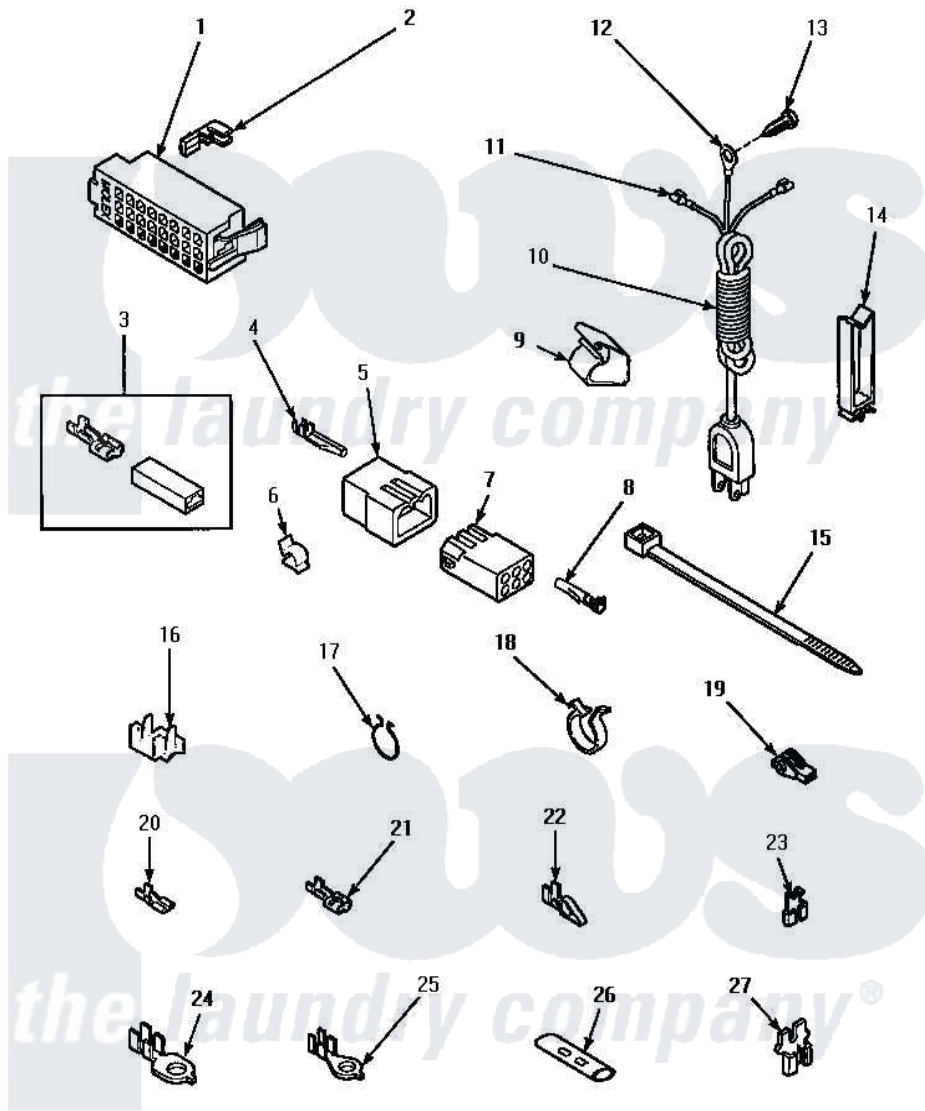

# Amana AWM573W2 14 - POWER CORD & TERMINALS

**POWER CORD AND TERMINALS**

Amana [Residential Amana AWM573W2 Washer Parts](#) Parts Diagram 14 - POWER CORD & TERMINALS  
 Click on the part number to view part

Item	Original Part Number	Replaced By	Status	Part Description
1	<a href="#">34123</a>			Housing, LH -24 Position
"	<a href="#">32746</a>			Housing, RH-24 Positi
2	<a href="#">Y00188</a>			Molex Terminal
3	00234	<a href="#">00359</a>		Terminal Ultra Pod 250 X032F
4	<a href="#">Y00116</a>			Terminal, Pin-Male
5	<a href="#">23041</a>			Plug, 6 Circuit
"	<a href="#">23033</a>			Plug, 9 Circuit
"	26302		Not Available	PLUG,1 CIRCUIT
6	<a href="#">21036</a>			Clip, Cable
7	<a href="#">26708</a>			Receptacle, 6 Circuit
"	<a href="#">26301</a>			Receptacle, Molex
"	<a href="#">26163</a>			Receptacle, 9 Circuit
8	Y00117	<a href="#">5011-XX</a>		093 Female Socket
9	35521		Not Available	CLIP,HARNESS HOLDER
10	Y34458		Not Available	POWER CORD ALL
11	03673		Not Available	NUT

12	Y0000000	Not Available	SEE NOTE GROUND WIRE
13	<a href="#">52909</a>		Screw, 10B-16 X 1/2 HeX
14	36274	Not Available	CLIP, HARNESS
15	36466	<a href="#">M0321209</a>	Tie-Electrical
16	Y00161	<a href="#">B5733302</a>	Clip, Ground
17	<a href="#">51291</a>		Clip, Wire
18	61510	<a href="#">504034</a>	Clip, Wire
19	70210	Not Available	INSULATOR,BLUE
20	<a href="#">00112</a>		Terminal, Spade-3/16 Fe
21	Y00119	Not Available	SPADE TERMINAL(18 GAUGE) (1/4 INCH-(1) 18 GAUGE WIRE)
22	00220	Not Available	TERMINAL,CRIMP-SINGLE
23	<a href="#">Y00120</a>		Terminal, Flag-1/4 Fema
24	Y00113	Not Available	TERMINAL,RING-1/4 STUD
25	<a href="#">00110</a>		No.10 18 Gauge Wire
26	21091	Not Available	CONNECTOR TWO 1/4 INCH MALE
27	29673	Not Available	DOUBLE CONNECTOR