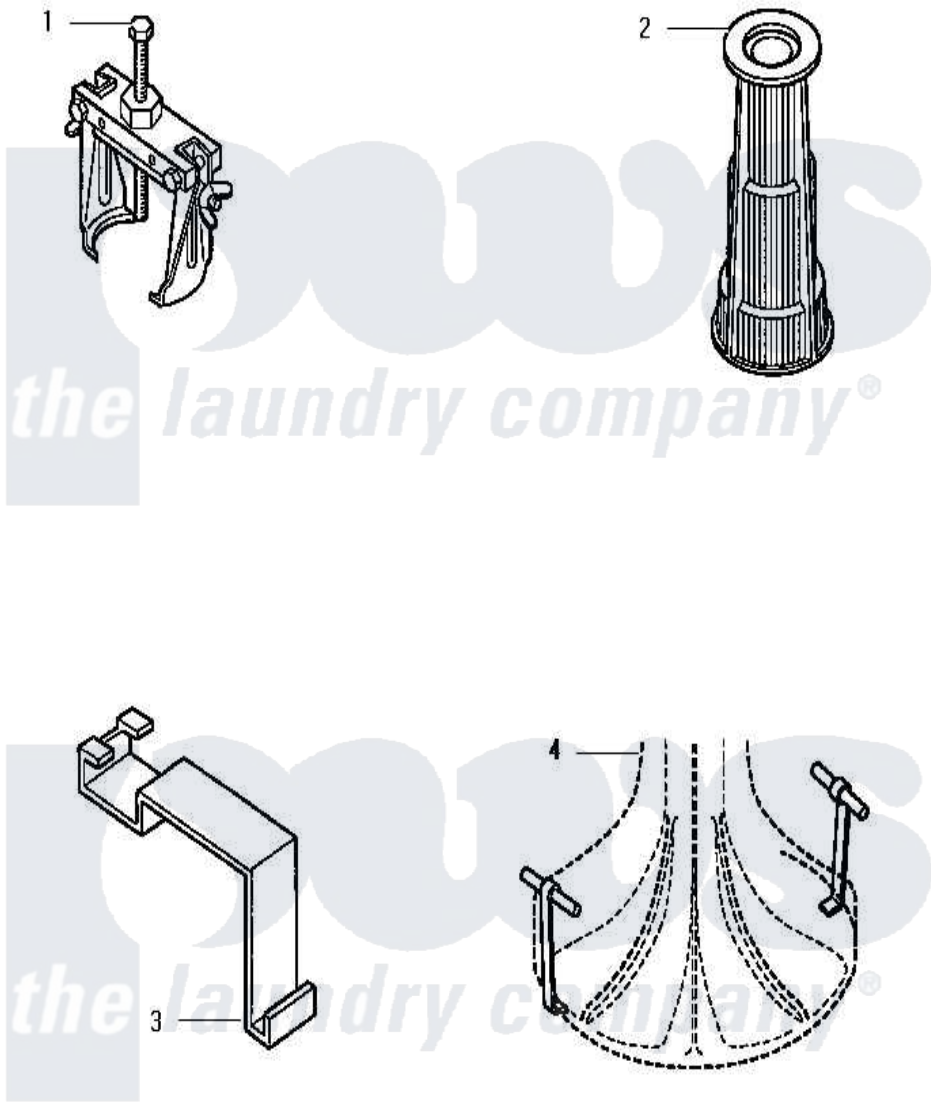

Amana AWM573W2 16 - SPECIAL TOOLS

Amana [Residential Amana AWM573W2 Washer Parts](#) Parts Diagram 16 - SPECIAL TOOLS
 Click on the part number to view part

Item	Original Part Number	Replaced By	Status	Part Description
1	294P4			Bell Tool
2	293P4			Seal Tool
3	273P4			Tub Cover Gasket Tool
4	254P4P			Agitator Hooks
NI	294P4A			Jaw, Drive Bell Tool
"	294P4B			Drive Bell Bolt