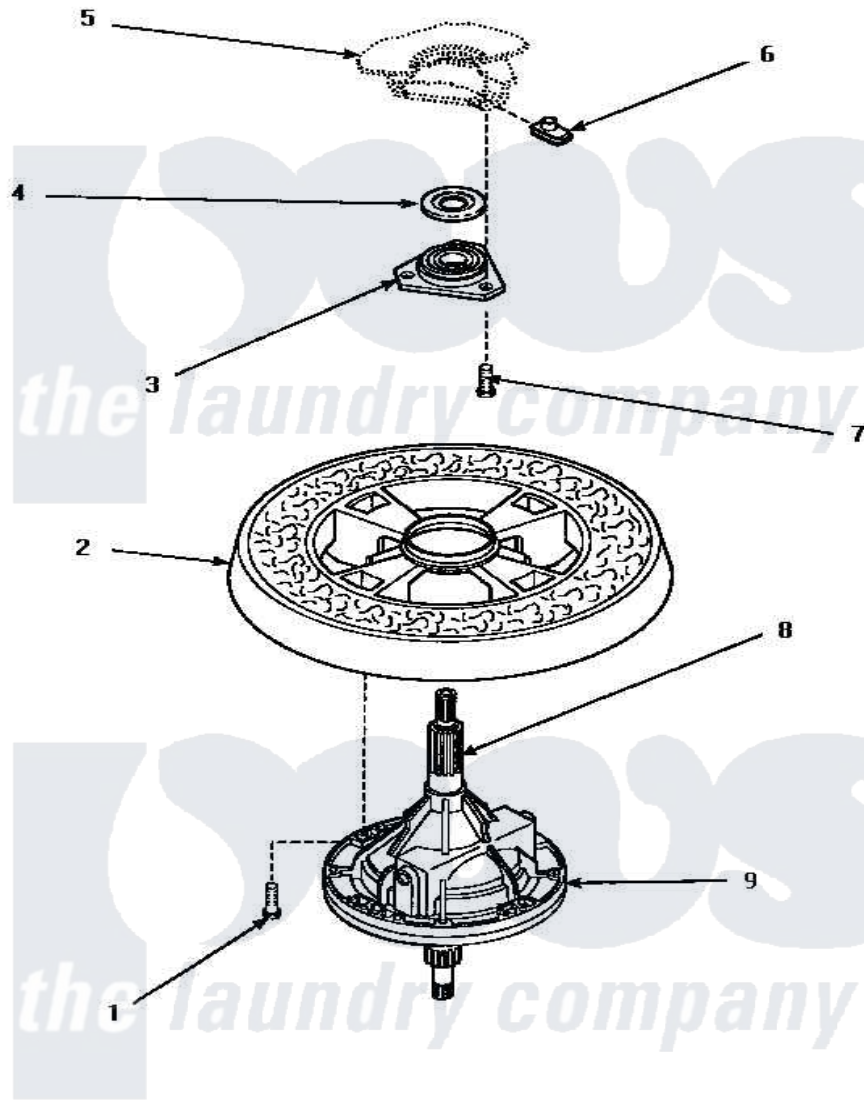

Amana AWM573W2 17 - TRANSMISSION ASSY & BALANCE RING

TRANSMISSION ASSEMBLY AND BALANCE RING

Amana [Residential Amana AWM573W2 Washer Parts](#) Parts Diagram 17 - TRANSMISSION ASSY & BALANCE RING
 Click on the part number to view part

Item	Original Part Number	Replaced By	Status	Part Description
1	37047		Not Available	SCREW, CAP
2	34731		Not Available	ASSY,BALANCE RING-COMPL
3	27182	40004201P		Main Bearing Assembly
4	27187			Flinger
5	Y00000000		Not Available	SEE NOTE OUTER TUB -- (SEE OUTER TUB, COVER AND PRESSURE HOSE PAGE)
6	27222			Nut, Retainer 5/16-18
7	36991	3400500		Bolt, 3405245 5/16-18 X 3/4
8	27604P			Never-Seeze 1 Oz Tube
9	34526P			Assembly, Transmission