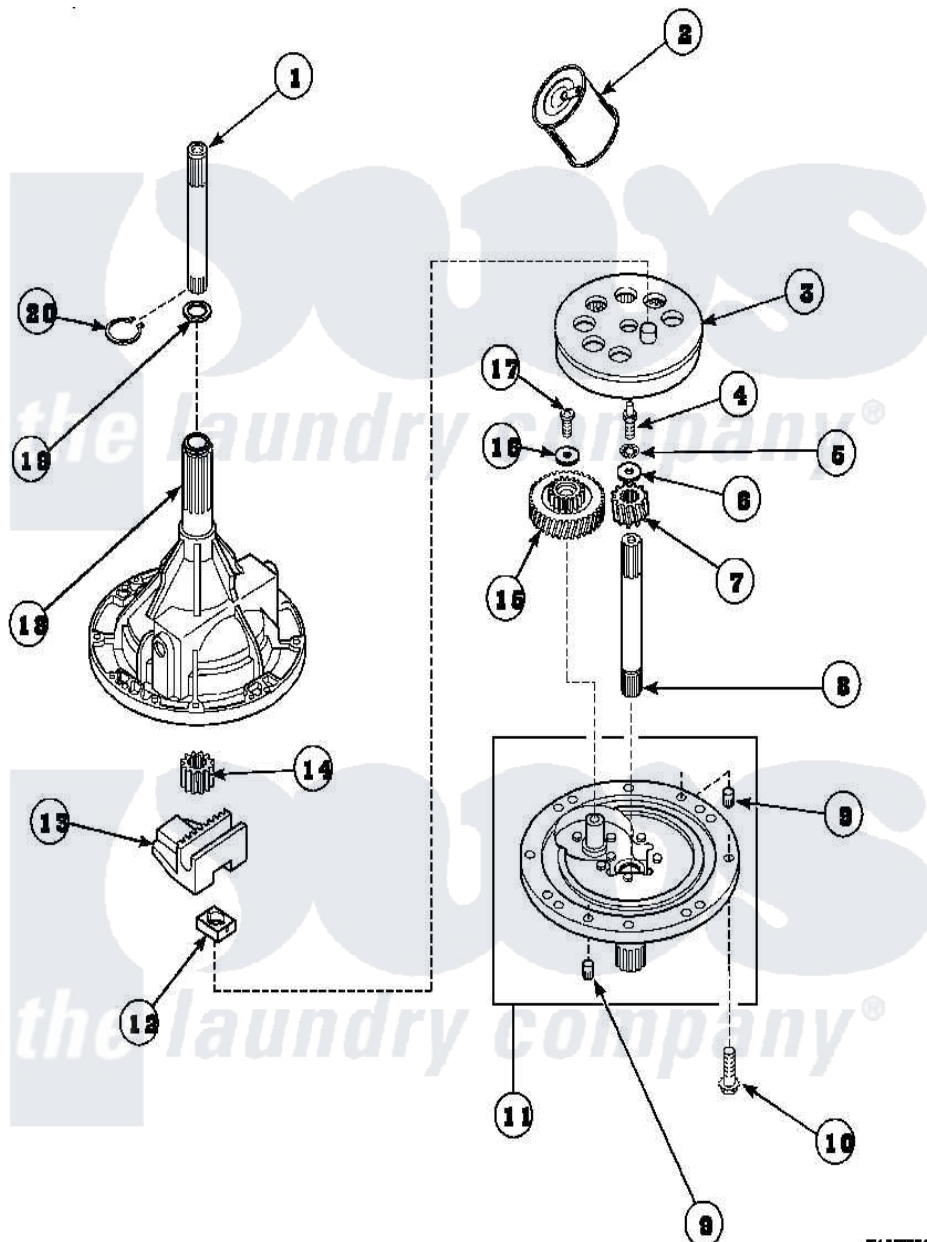

Amana AWM573W2 (BOM: PAWM573W2) 01 - 34526P TRANSMISSION ASSY

Amana Residential Amana AWM573W2 (BOM: PAWM573W2) Washer Parts Parts Diagram 01 - 34526P
TRANSMISSION ASSY

[Click on the part number to view part](#)

Item	Original Part Number	Replaced By	Status	Part Description
1	Y36570			Shaft, Output
2	27243P			Oil, CW Transmission F-
3	26577			Assembly, Gear And Stud
4	27030		Not Available	SCREW, 1/4-20 SPECIAL
5	21456			Lockwasher, 1/4 Intshkp
6	26509	40041501		Washer
7	36562			Pinion, Drive
8	34853			Shaft, Input
9	27172			Pin, Dowel
10	32814		Not Available	SCREW, 1/4-20X7/8 SERRA
11	38290			Assembly, Cover
12	26493			Slide
13	Y31526			Rack
14	27003			Pinion, Agitator
15	29161			Gear, Reduction

16	29260	Not Available	WASHER
17	29273		Screw, 1/4-20 X 3/8
18	33223	Not Available	ASSY, TRANSMISSION CASE
19	35092		Washer, 3628id X 1.00 X .056
20	27197		Ring, Retaining
NI	37577P	Not Available	SEALANT