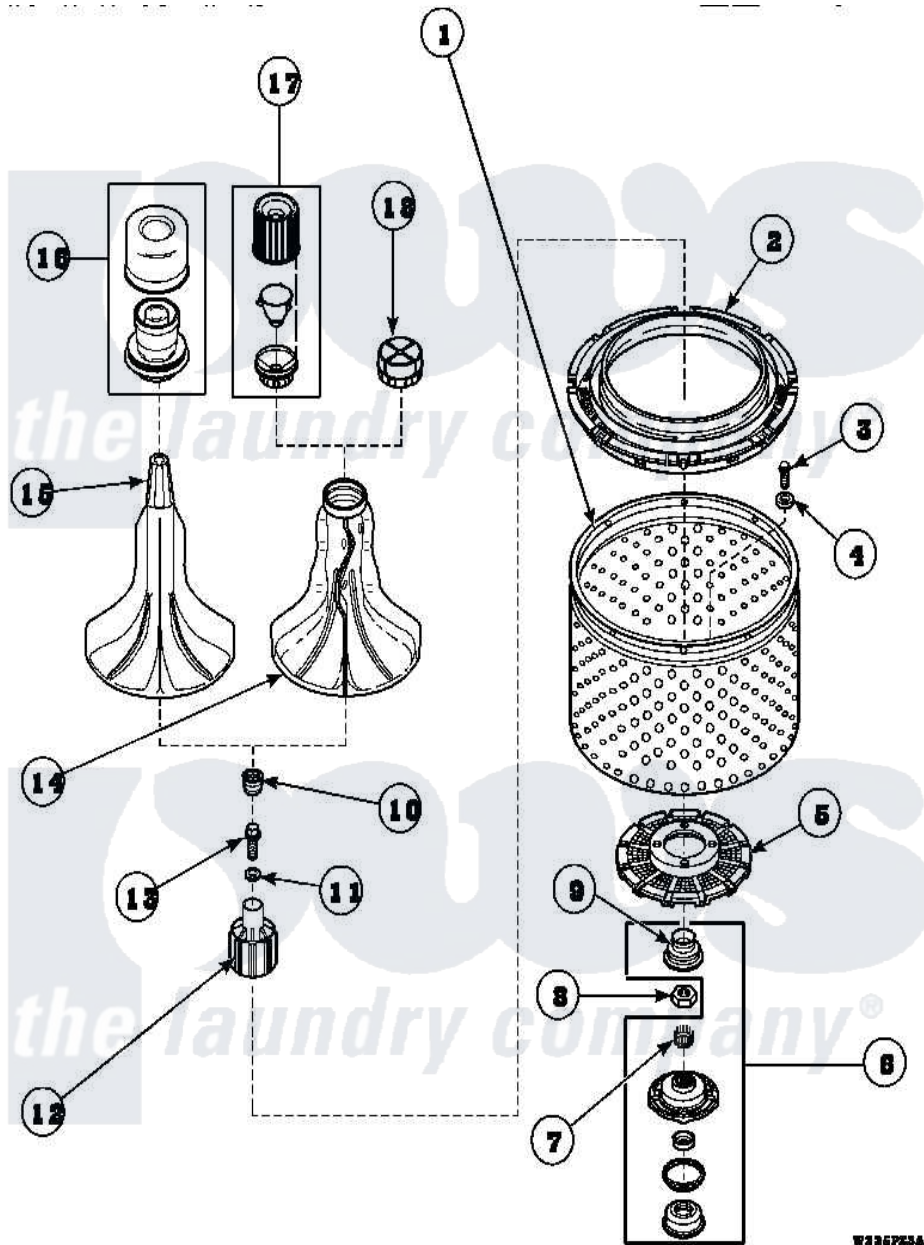

**Amana AWM573W2 (BOM: PAWM573W2) 03 - AGITATOR/DRIVE
BELL/SEAL KIT/TUB & HUB**

Amana Residential Amana AWM573W2 (BOM: PAWM573W2) Washer Parts Parts Diagram 03 - AGITATOR/DRIVE
BELL/SEAL KIT/TUB & HUB

Click on the part number to view part

Item	Original Part Number	Replaced By	Status	Part Description
1	33501P	R9900144		Kit- Wash
2	35035			Guard, Clothes
3	27202	W10116787		Screw
4	28094			Gasket
5	32998	39371		Filter Lin
6	495P3	R9900552		Hub And Seal
7	29728	40008301		Insert, Spline
8	Y29220	40016301		Nut, Lock
9	36425	40016101		Seal, Bell Drive
10	36511	40008401		Plug, Bell
11	36472			O-Ring
12	36443P	R9900189		Kit, Drive Bell And Seal
13	34288	40065102		Screw, Shoulder 1/4
14	33174	40000501W		Agitator, Flex Vane
16	33510			Assembly, Dispenser-Fabric