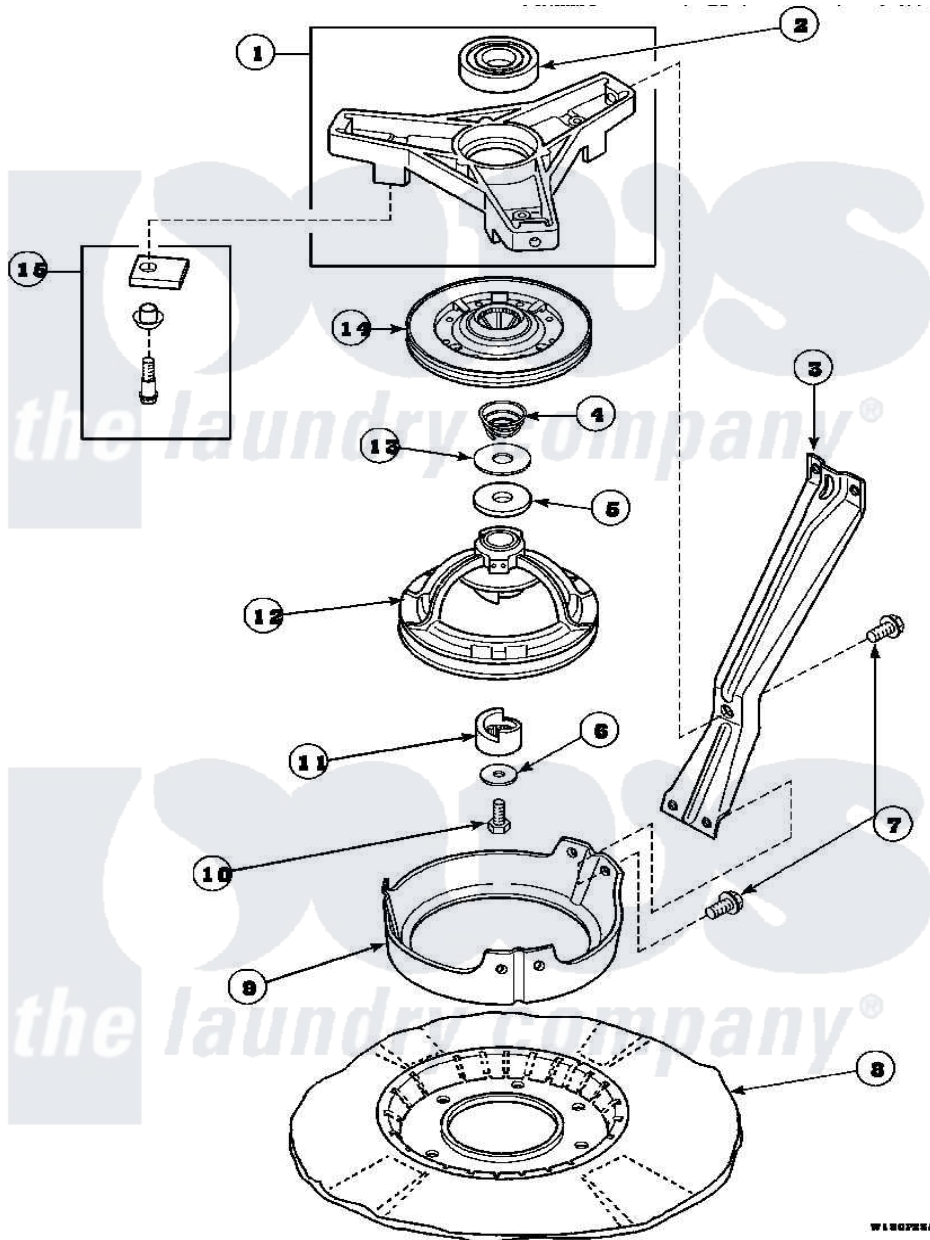

**Amana AWM573W2 (BOM: PAWM573W2) 04 - BRG HSG/BRAKE/PULLEY & PIVOT DOME**

Amana Residential Amana AWM573W2 (BOM: PAWM573W2) Washer Parts Diagram 04 - BRG HSG/BRAKE/PULLEY & PIVOT DOME  
 Click on the part number to view part

Item	Original Part Number	Replaced By	Status	Part Description
1	<a href="#">35746</a>			Assembly, Bearing Housing-L
2	28944R	<a href="#">40004001</a>		Bearing, Main
3	34471		Not Available	LEG,SUPPORT
4	<a href="#">33435</a>			Spring, Conical
5	27015	<a href="#">40063201</a>		Washer, Flat
6	26509	<a href="#">40041501</a>		Washer
7	35369	<a href="#">40128701</a>		Screw, 5/16-18 X .50
8	<a href="#">36599P</a>			Assembly Nut/ Leg Base
"	<a href="#">34434P</a>			Assembly Nut/Leg Base
9	<a href="#">34470</a>			Dome, Pivot
10	27220	<a href="#">40063401</a>		Screw, 1/4-20 x 5/8 Hex
11	<a href="#">27018</a>			Helix
12	<a href="#">34921</a>			Assembly, Pulley-Spin And Agitate
13	35535	<a href="#">40065701</a>		Washer, 2 Odx.63 ID

14 31961P

[R9900474](#)

Brake Assembly

15 548P3

[R9900543](#)

Pad-Brake

NI [26594P](#)

Grease, Silicone - 2 Oz Tube