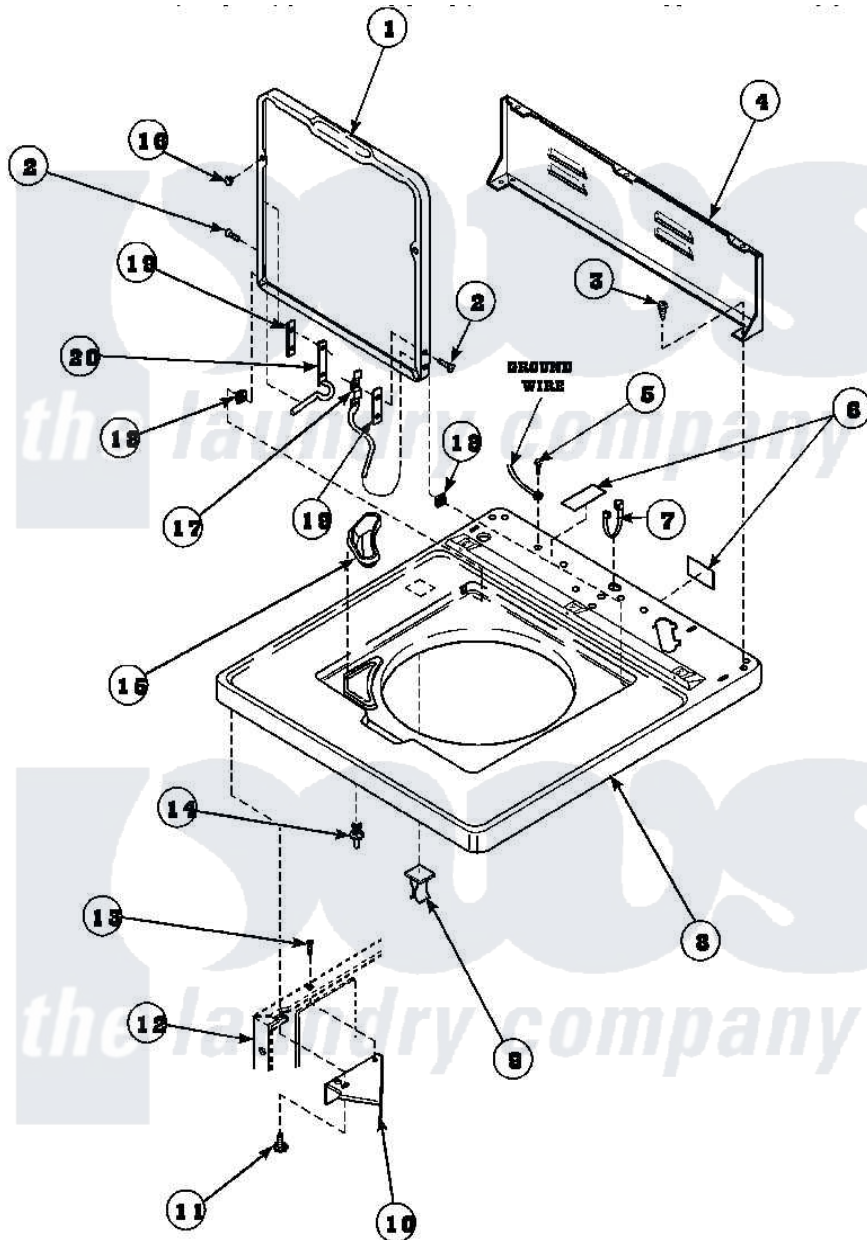

Amana AWM573W2 (BOM: PAWM573W2) 05 - CAB TOP, LOADING DOOR & CTRL REAR PAN

Amana Residential Amana AWM573W2 (BOM: PAWM573W2) Washer Parts Parts Diagram 05 - CAB TOP, LOADING DOOR & CTRL REAR PAN

Click on the part number to view part

Item	Original Part Number	Replaced By	Status	Part Description
1	33541P		Not Available	LID
2	34337	W10119828		Screw, Lid Hinge Mounting
3	23962	W10116760		Screw
4	34903		Not Available	PANEL, BACK HOOD (USE 37782)
5	52909			Screw, 10B-16 X 1/2 HeX
6	24903		Not Available	STICKER,DISCONNECT POW
7	21903	211881		Grommet, Cord Part Not Used-Gas Models Only
8	34902P		Not Available	TOP
9	36519		Not Available	CLIP
10	36034			Bracket, Director-Module
11	Y31644	27001200		Screw
12	34475P		Not Available	CABINET
13	36035		Not Available	SCREW,8-18X3/8 PHIL FLT

13	30033	Not Available	HD
14	56534		Barrel, Support
15	34776	Not Available	DISPENSER,BLEACH
16	21685	40038001	Bumper
17	36437		Hinge, Lid R
18	33446	40008201	Bushing, Hinge
19	34338		Gasket, Hinge
20	36513		Hinge, Left
NI	26594P		Grease, Silicone - 2 Oz Tube