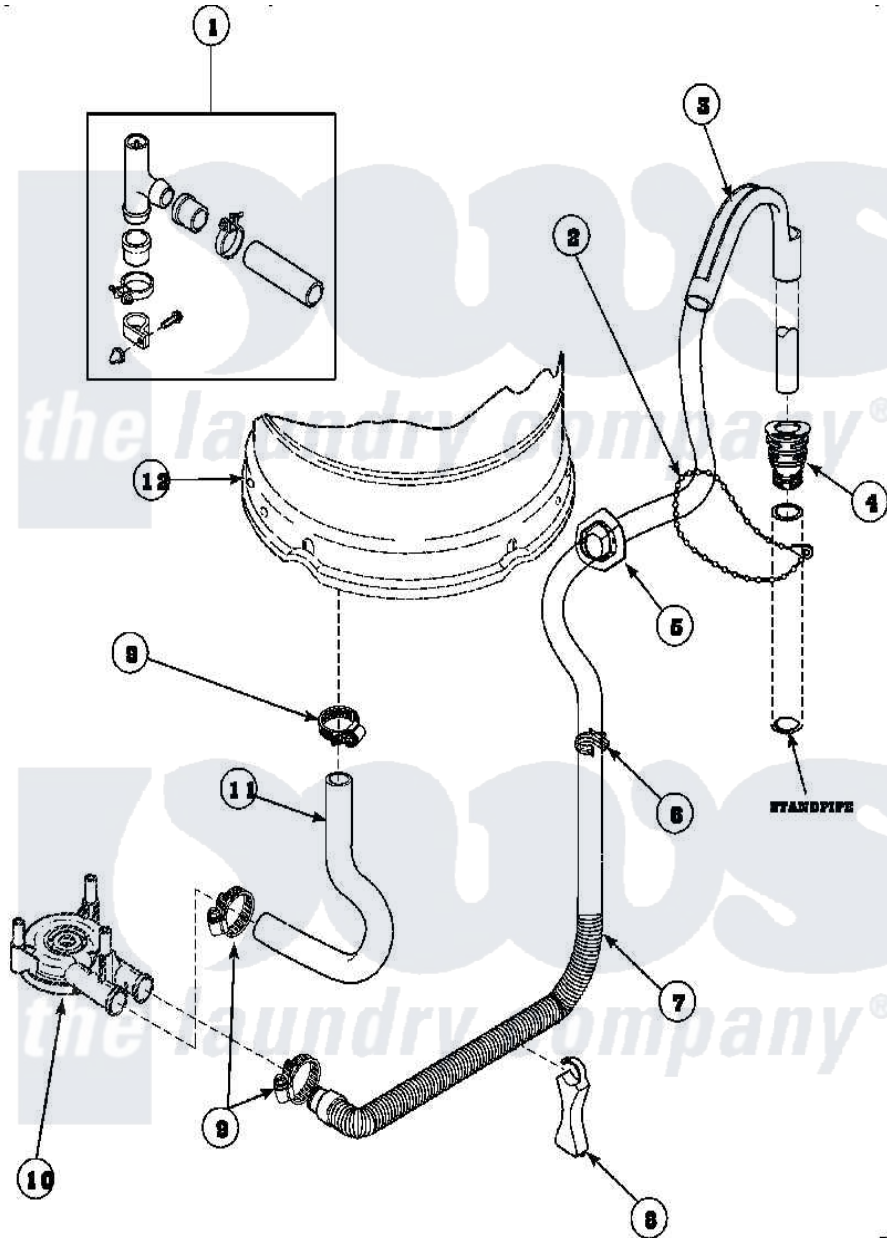

Amana AWM573W2 (BOM: PAWM573W2) 06 - DRAIN HOSE AND SIPHON BREAK

Amana Residential Amana AWM573W2 (BOM: PAWM573W2) Washer Parts Parts Diagram 06 - DRAIN HOSE AND SIPHON BREAK

Click on the part number to view part

Item	Original Part Number	Replaced By	Status	Part Description
1	562P3	76660		Break-Sphn
2	33489	8539404		Tie-Wire
3	33615	22003814		Retainer, Drain Hose
4	36878	40008101		Adapter, Standpipe
5	32219			Relief, Strain
6	36014			Clip, Retainer-Hose
7	37245	40053901		Hose, Drain
8	36522			Hose Support
"	35487			Support, Hose
9	36802	285655		Clamp, Hose
10	36863P	27001233		Pump
11	35753			Hose, Tub To Pump-Ddp
12	34438P			Assembly, Outer Tub