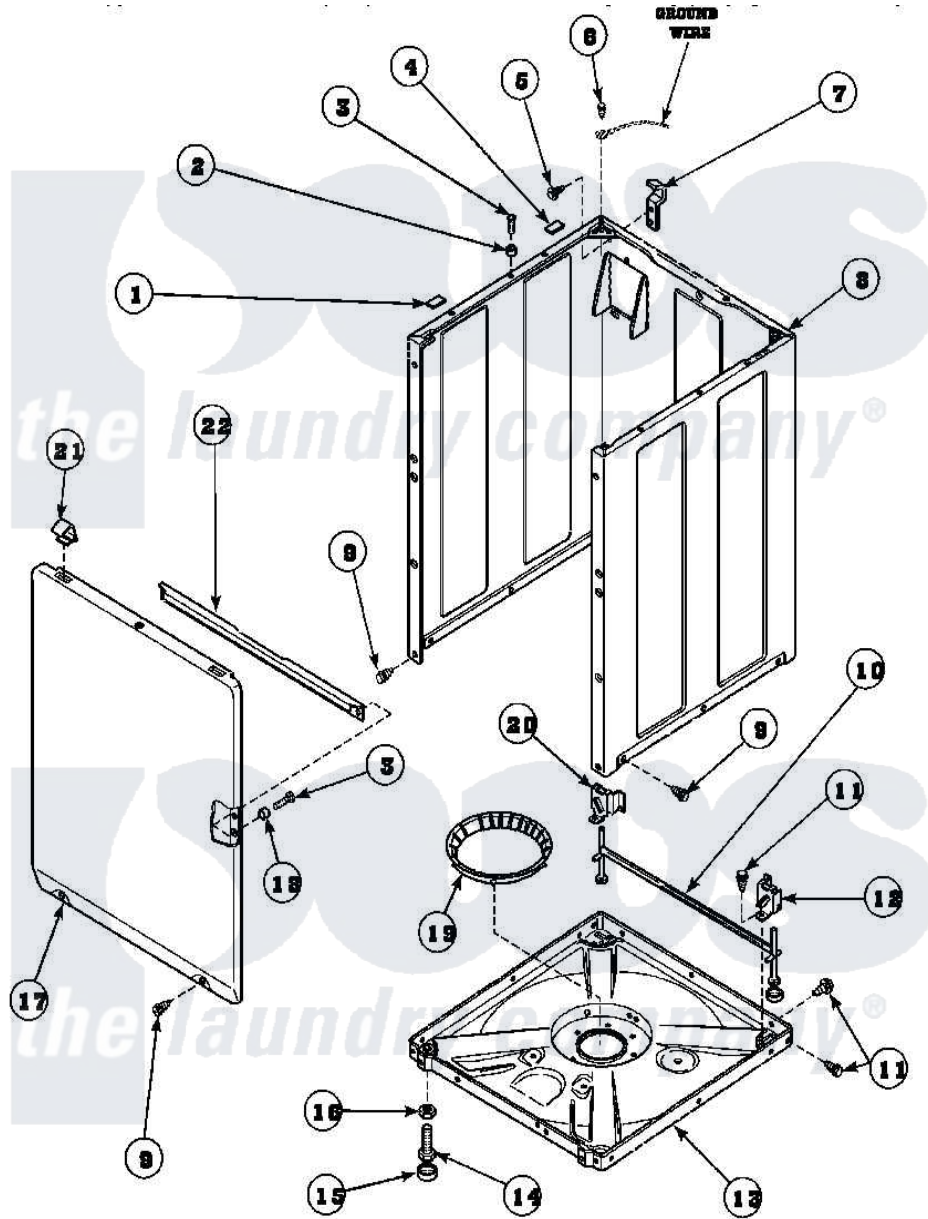

Amana AWM573W2 (BOM: PAWM573W2) 07 - FRONT PANEL, BASE ASSY AND CABINET ASSY

Amana Residential Amana AWM573W2 (BOM: PAWM573W2) Washer Parts Parts Diagram 07 - FRONT PANEL, BASE ASSY AND CABINET ASSY
 Click on the part number to view part

Item	Original Part Number	Replaced By	Status	Part Description
1	Y56128			Pad, Bumper
2	56079	505187		Locator, Panel
3	32671	Y014874		Screw, Idler Arm And Sleeve
4	36226			Pad, Bumper .25
5	34499		Not Available	SCREW, No.10B X 1/4 TAP IN HX
6	23962	W10116760		Screw
7	Y27103			Hinge, Hold-Down Lug
8	34475P		Not Available	CABINET
9	27196	27001200		Screw
10	34443			Assembly, Leg And Stabilizer
11	35148		Not Available	SCREW, 1/4-14 X 3/8 HX HD
12	36036		Not Available	BRACKET, SLL-RIGHT
13	36599P			Assembly Nut/ Leg Base
"	34434P			Assembly Nut/Leg Base

14	Y34319	22003428	Leg, Adjustable
15	34318	40016001	Foot, Rubber
16	Y21899	40038101	Nut, Leg
17	34656P	Not Available	NOT GOOD No. SEE NOTE PNL, FRONT
18	28102		Locator, Panel
19	36108	Not Available	SNUBBER PAD & ISOLATOR
20	36037		Bracket, SII-Left
21	35865		Clip, Hold-Down Front Panel
22	Y35097	Not Available	BRACE, FRT PNL