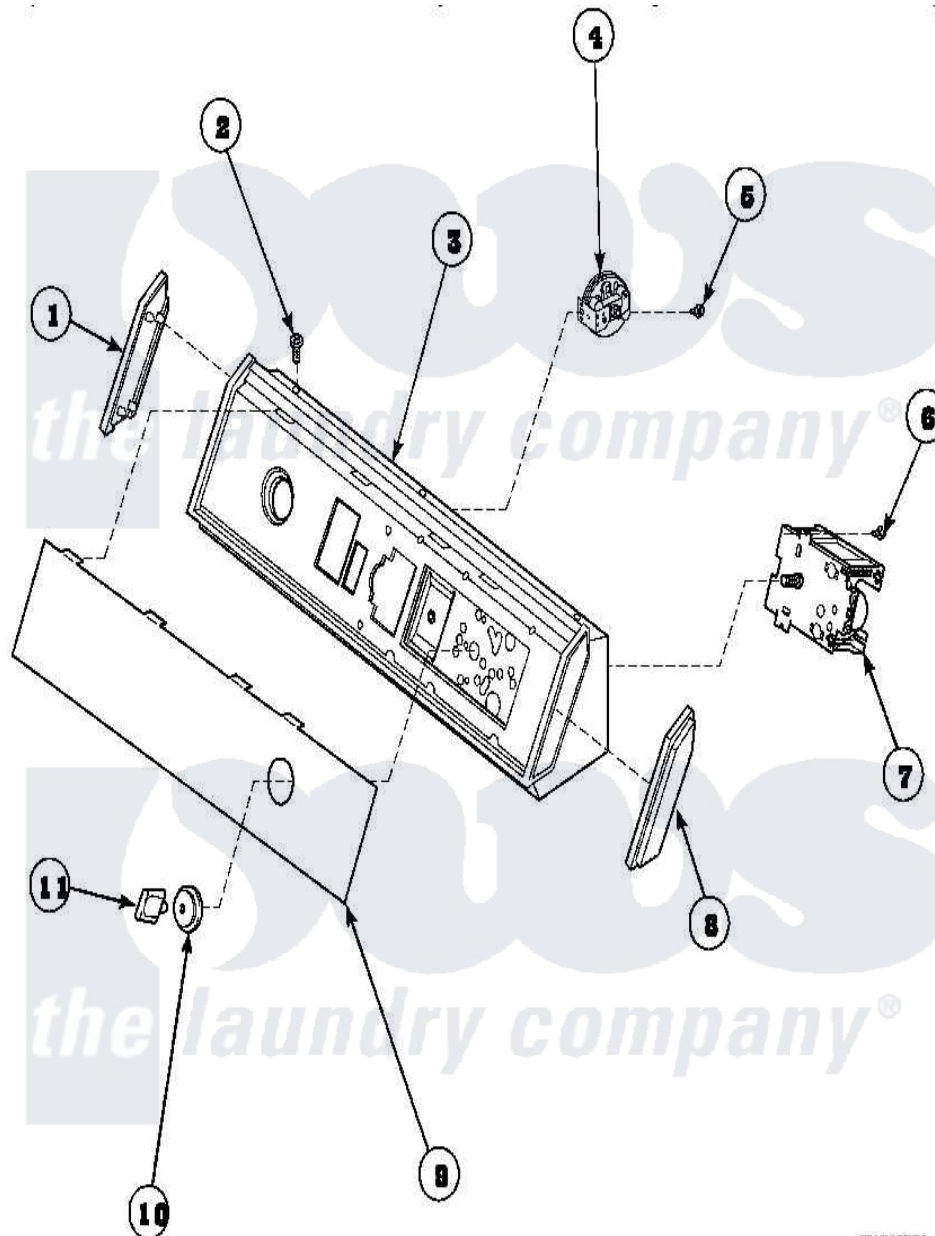

Amana AWM573W2 (BOM: PAWM573W2) 08 - GRAPHIC PANEL, CONTROL HOOD AND CONTROLS

W170P26A

Amana Residential Amana AWM573W2 (BOM: PAWM573W2) Washer Parts Parts Diagram 08 - GRAPHIC PANEL, CONTROL HOOD AND CONTROLS
 Click on the part number to view part

Item	Original Part Number	Replaced By	Status	Part Description
5	31260			Screw, No.8 X 3/8 Ind H
6	23962	W10116760		Screw