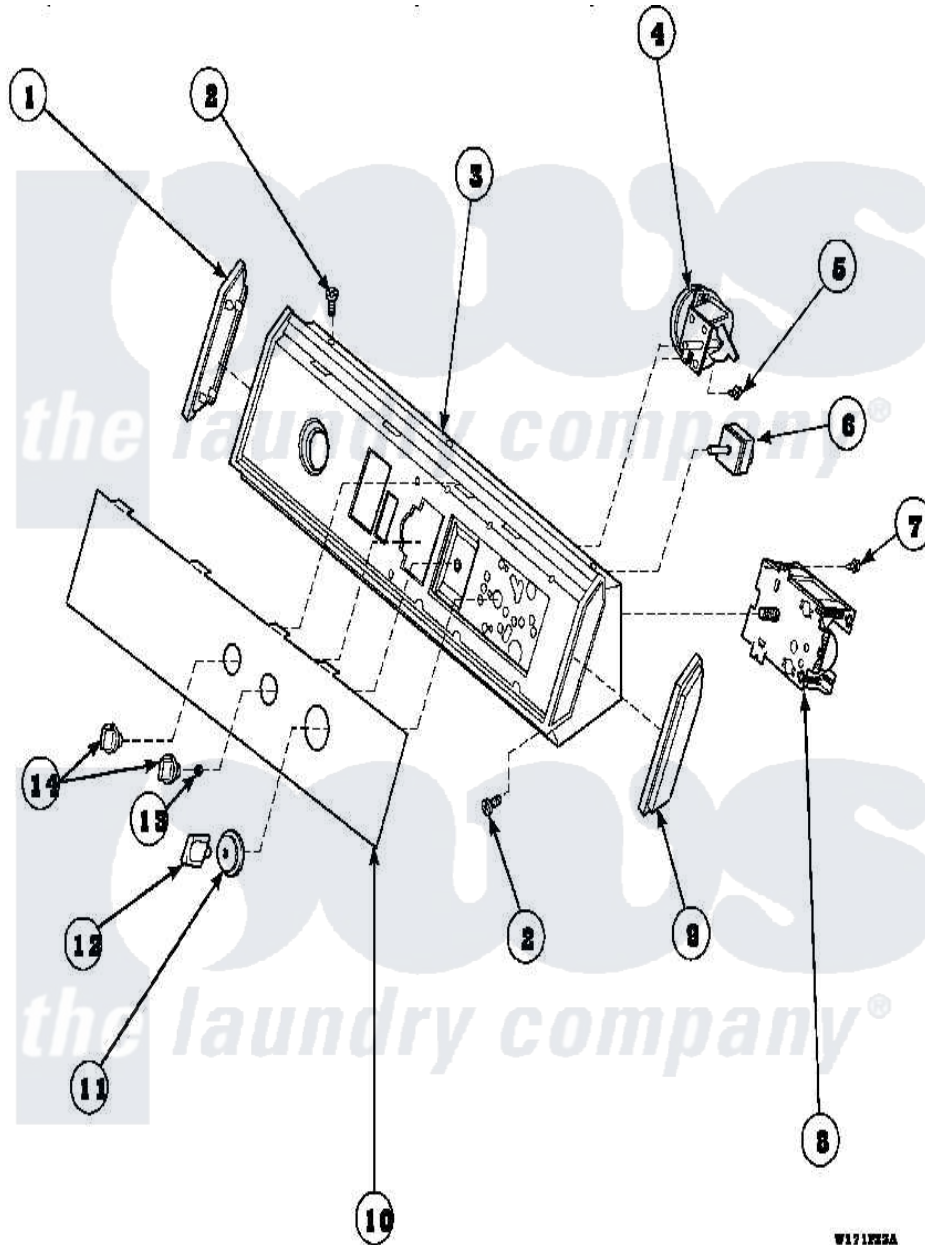

**Amana AWM573W2 (BOM: PAWM573W2) 09 - GRAPHIC PANEL,
CONTROL HOOD AND CONTROLS**

W171922A

Amana Residential Amana AWM573W2 (BOM: PAWM573W2) Washer Parts Parts Diagram 09 - GRAPHIC PANEL,
CONTROL HOOD AND CONTROLS
Click on the part number to view part

Item	Original Part Number	Replaced By	Status	Part Description
1	31249		Not Available	CAP,END-L.H.-CHROME
2	32993		Not Available	SCREW,No.8ABX3/4 POZIDRI
4	36045	40055101		Switch, Pressure
5	31260			Screw, No.8 X 3/8 Ind H
7	23962	W10116760		Screw
9	31248			Cap, End-RH-Chrome
11	33818		Not Available	TIMER KNOB SKIRT
12	33898		Not Available	TIMER KNOB WHITE
13	57584		Not Available	NUT
14	33688	36701W		Knob