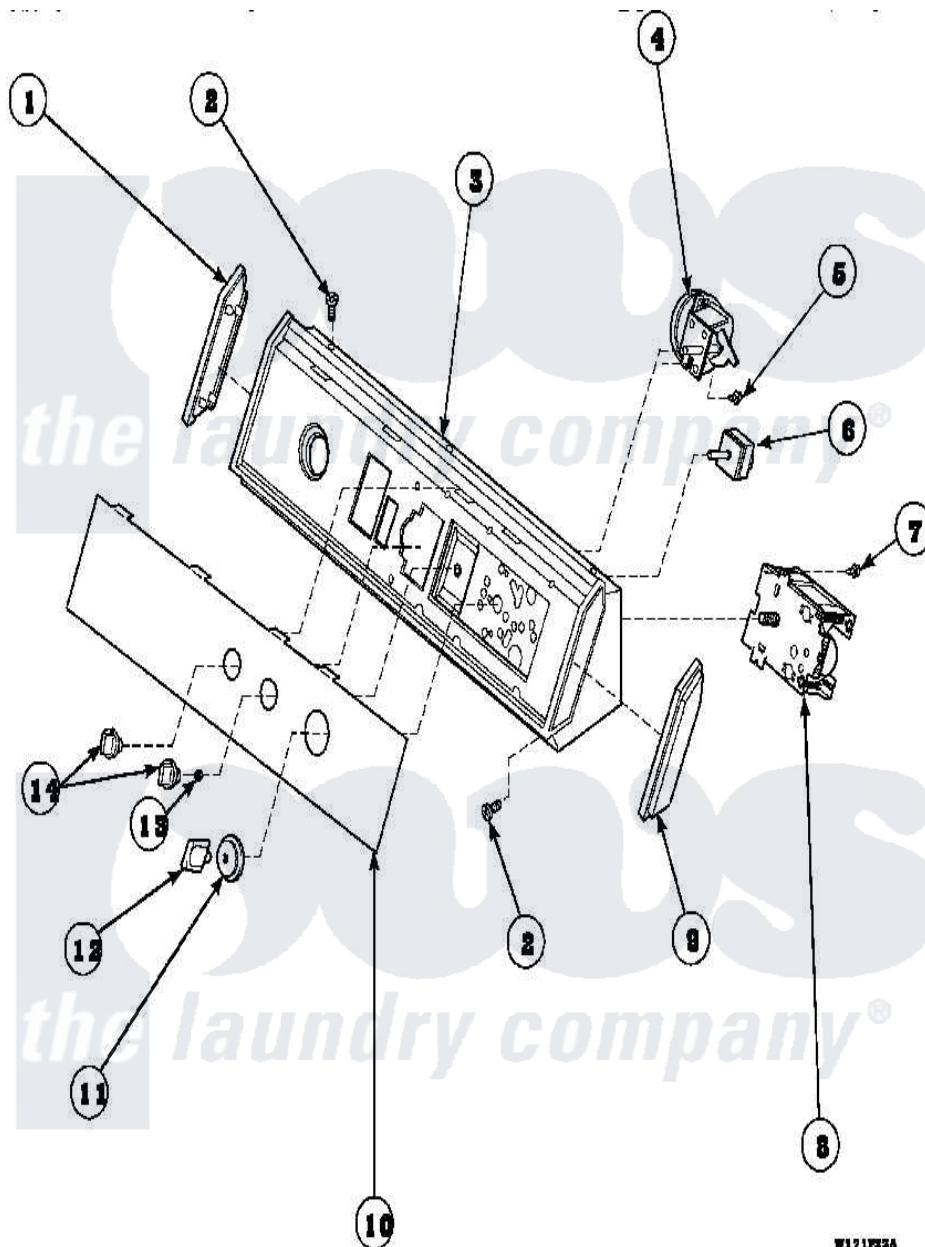

Amana AWM573W2 (BOM: PAWM573W2) 10 - GRAPHIC PANEL, CONTROL HOOD AND CONTROLS

W171222A

Amana Residential Amana AWM573W2 (BOM: PAWM573W2) Washer Parts Parts Diagram 10 - GRAPHIC PANEL, CONTROL HOOD AND CONTROLS
 Click on the part number to view part

Item	Original Part Number	Replaced By	Status	Part Description
1	31249		Not Available	CAP,END-L.H.-CHROME
4	36045	40055101		Switch, Pressure
5	31260			Screw, No.8 X 3/8 Ind H
7	23962	W10116760		Screw
9	31248			Cap, End-RH-Chrome
13	57584		Not Available	NUT