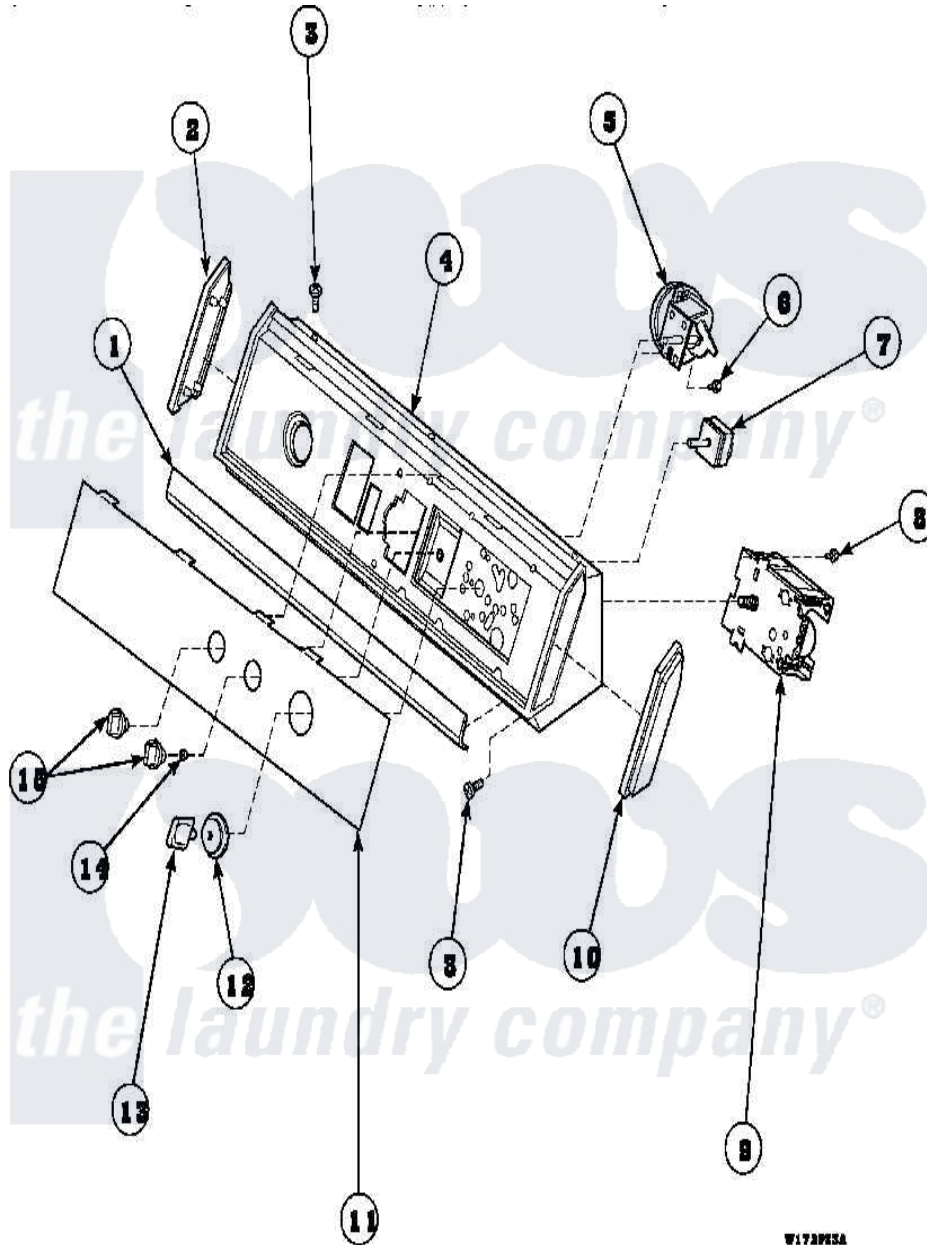

**Amana AWM573W2 (BOM: PAWM573W2) 11 - GRAPHIC PANEL, CONTROL HOOD AND CONTROLS**

W17AP65A

Amana Residential Amana AWM573W2 (BOM: PAWM573W2) Washer Parts Diagram 11 - GRAPHIC PANEL, CONTROL HOOD AND CONTROLS  
 Click on the part number to view part

Item	Original Part Number	Replaced By	Status	Part Description
1	<a href="#">33123R</a>			Trim
2	31249		Not Available	CAP,END-L.H.-CHROME
3	32993		Not Available	SCREW,No.8ABX3/4 POZIDRI
4	36295		Not Available	ASS`Y, HOOD & MTG PLATE
"	37845		Not Available	ASSY, CONT PANEL
5	36045	<a href="#">40055101</a>		Switch, Pressure
6	<a href="#">31260</a>			Screw, No.8 X 3/8 Ind H
7	36335	<a href="#">40046601</a>		Switch, Temperature Select
"	<a href="#">32189</a>			Switch, Temp
8	23962	<a href="#">W10116760</a>		Screw
9	<a href="#">36608</a>			Timer, 4 Cycle
10	<a href="#">31248</a>			Cap, End-RH-Chrome
11	36921W		Not Available	GRAPHIC PANEL
12	33818		Not Available	TIMER KNOB SKIRT

13 33898

Not Available

TIMER KNOB WHITE

14 57584

Not Available

NUT

15 33688

[36701W](#)