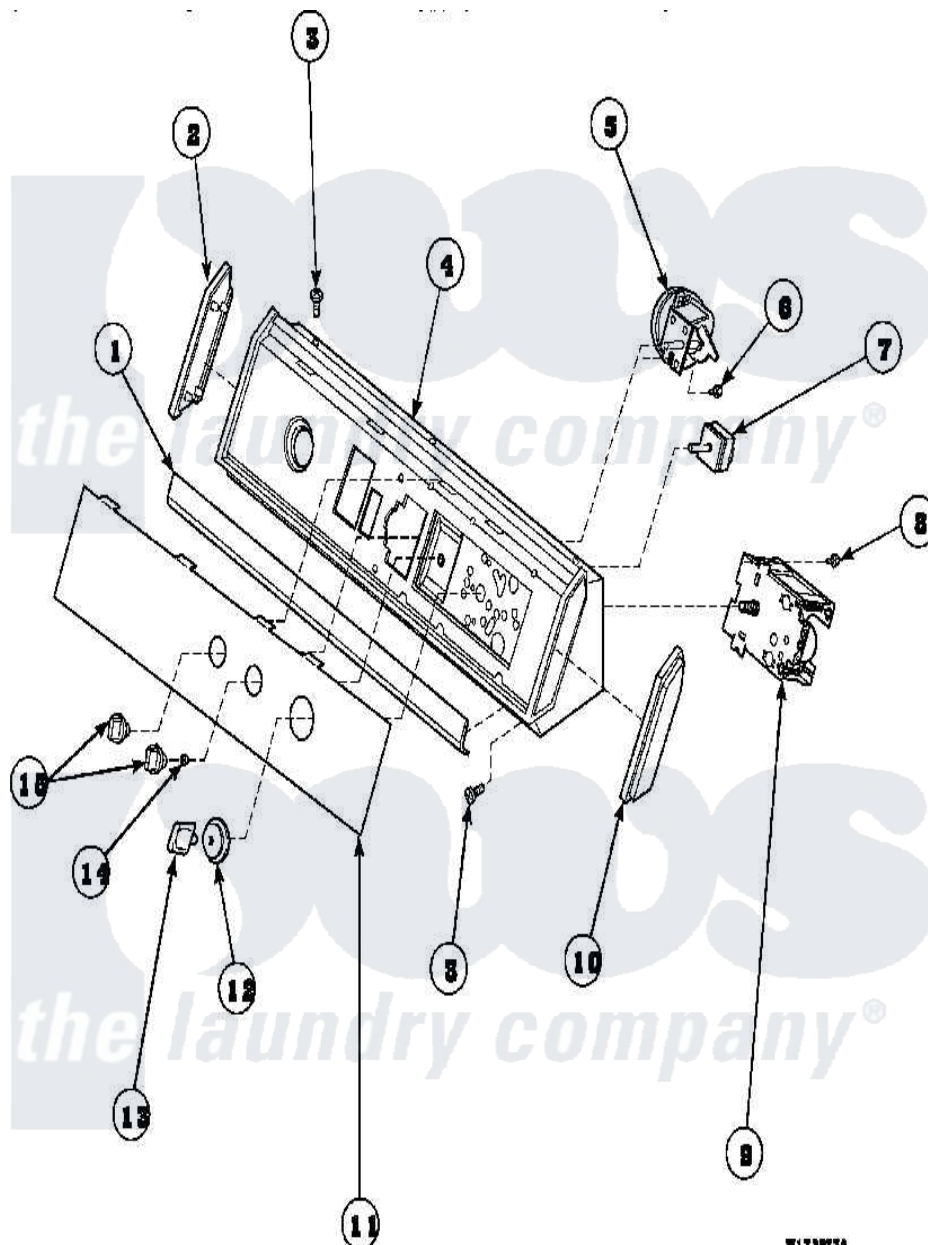

Amana AWM573W2 (BOM: PAWM573W2) 12 - GRAPHIC PANEL, CONTROL HOOD AND CONTROLS

W17AP65A

Amana Residential Amana AWM573W2 (BOM: PAWM573W2) Washer Parts Parts Diagram 12 - GRAPHIC PANEL, CONTROL HOOD AND CONTROLS
 Click on the part number to view part

Item	Original Part Number	Replaced By	Status	Part Description
1	33123R			Trim
2	31249		Not Available	CAP,END-L.H.-CHROME
5	36045	40055101		Switch, Pressure
6	31260			Screw, No.8 X 3/8 Ind H
7	36335	40046601		Switch, Temperature Select
8	23962	W10116760		Screw
9	36608			Timer, 4 Cycle
10	31248			Cap, End-RH-Chrome
14	57584		Not Available	NUT