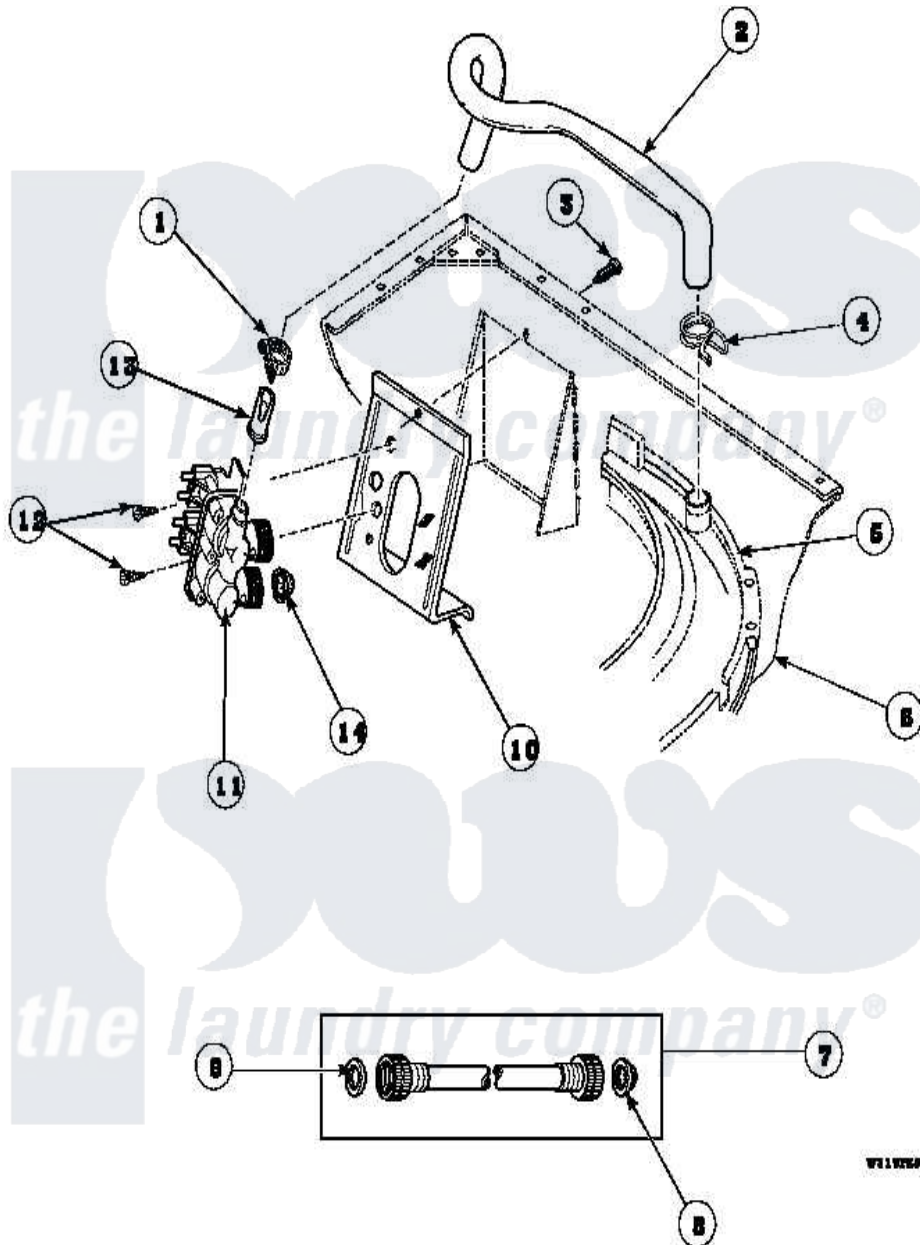

Amana AWM573W2 (BOM: PAWM573W2) 13 - INLET/FILL HOSE/MIXING VLV & MTG BRKT

W1117544

Amana Residential Amana AWM573W2 (BOM: PAWM573W2) Washer Parts Parts Diagram 13 - INLET/FILL HOSE/MIXING VLV & MTG BRKT
 Click on the part number to view part

Item	Original Part Number	Replaced By	Status	Part Description
1	36801	596669		Clamp, Manifold
2	35874	38155		Hose, Mix Valve To TU
3	33562	27001200		Screw
4	29210			Hose Clamp
5	36025P			Assembly, Tub Coverand Gasket
6	34475P		Not Available	CABINET
7	28330P	202860		Inlet Hose Assembly
"	20618	21001467		Hose- 10'
"	20617		Not Available	HOSE, INLET (8 FT)
8	28605	22002960		Strainer, Washer Inlet
9	20290	Y013783		Washer, Inlet Hose
10	34972	39407		Bracket, Valve
11	34963	34963P		Valve Mixing Package
12	23962	W10116760		Screw