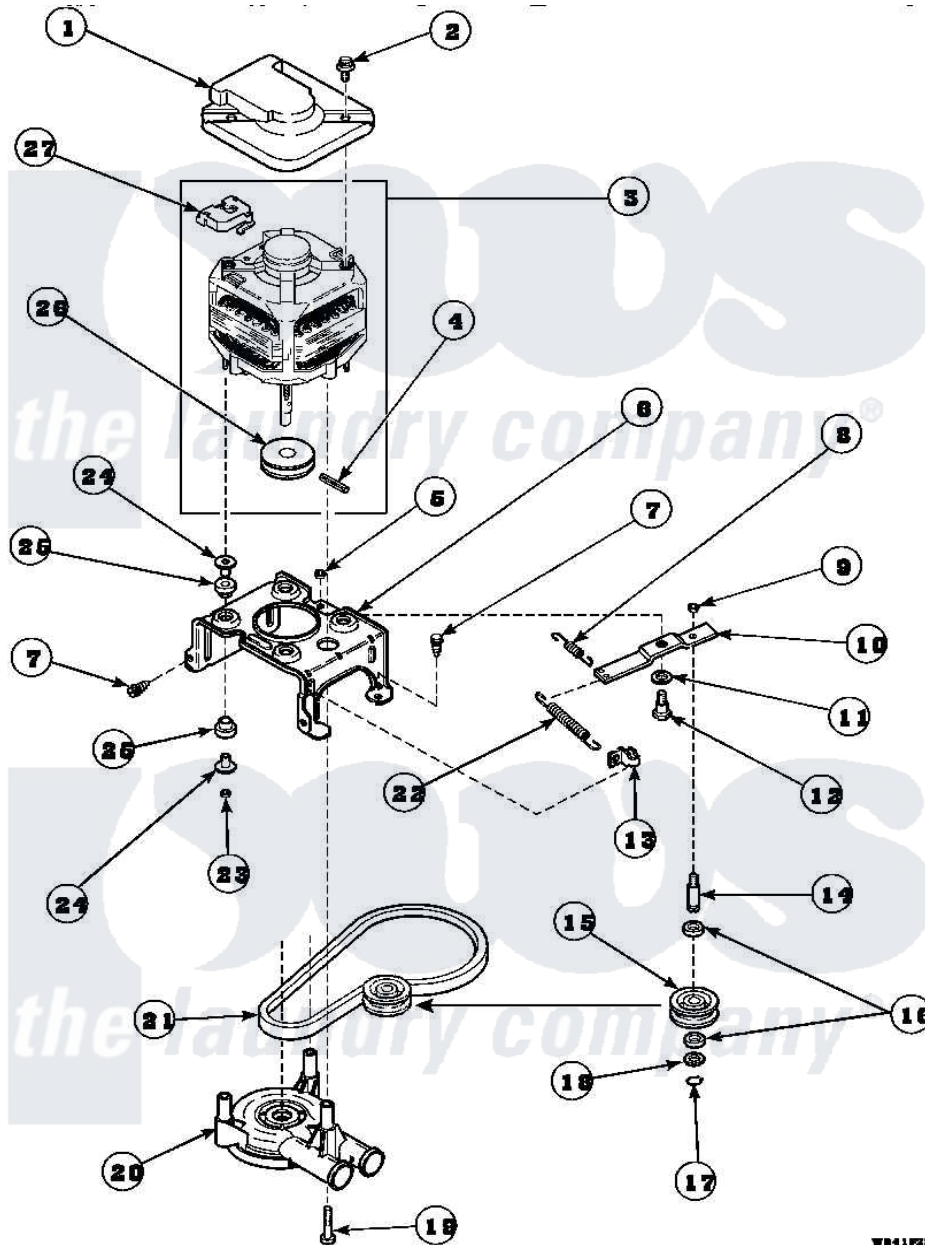

**Amana AWM573W2 (BOM: PAWM573W2) 15 - MOTOR, MTG BRKT, BELT, PUMP & IDLER ASSY**

WB11P20A

Amana Residential Amana AWM573W2 (BOM: PAWM573W2) Washer Parts Parts Diagram 15 - MOTOR, MTG BRKT, BELT, PUMP & IDLER ASSY  
 Click on the part number to view part

Item	Original Part Number	Replaced By	Status	Part Description
1	34754	<a href="#">40112301</a>		Shield, Motor
2	36639	<a href="#">4312464</a>		Screw
3	34571P	<a href="#">27001215</a>		Motor W/Pulley
4	<a href="#">23750</a>			Pin, Roll
5	52566	<a href="#">27001225</a>		Nut, Jam Mid Lock 1/4-20
6	34890		Not Available	BRACKET, MOTOR MOUNT
"	<a href="#">37415P</a>			Kit, Motor Brkt
"	37415	<a href="#">37415P</a>		Kit, Motor Brkt
7	Y31645	<a href="#">27001200</a>		Screw
8	30620		Not Available	SPRING, IDLER LEVER HEL
9	28803	<a href="#">2221070</a>		Clamp, Nylon
10	31054	<a href="#">40041002</a>		Lever, Idler
"	37443	<a href="#">40041002</a>		Lever, Idler
11	81392	<a href="#">40054701</a>		Washer
12	27229	<a href="#">40038901</a>		Screw, 1/4-20

13	<a href="#">28849</a>		Clip, Spring
14	<a href="#">28802</a>		Shaft, Idler
15	28800	Not Available	WHEEL, IDLER
16	<a href="#">Y29443</a>		Washer, Felt
17	<a href="#">23748</a>		Ring, Retaining
18	<a href="#">52549</a>		Washer, 501 ID X3/4 Odx
19	Y34565	<a href="#">40063701</a>	Screw, 10-16 x 1.75
20	36863P	<a href="#">27001233</a>	Pump
21	<a href="#">28808</a>		Belt, Agitate And Spin
22	<a href="#">37366</a>		Spring, Idler
"	<a href="#">37606</a>		Spring, Idler Lever
23	35423	<a href="#">3400029</a>	Nut, Adapter Plate
24	<a href="#">34791</a>		Post, Mount-Motor
25	<a href="#">34788</a>		Mount, Motor
26	27171	Not Available	PULLEY, MOTOR
27	35632	Not Available	SWITCH, MOTOR