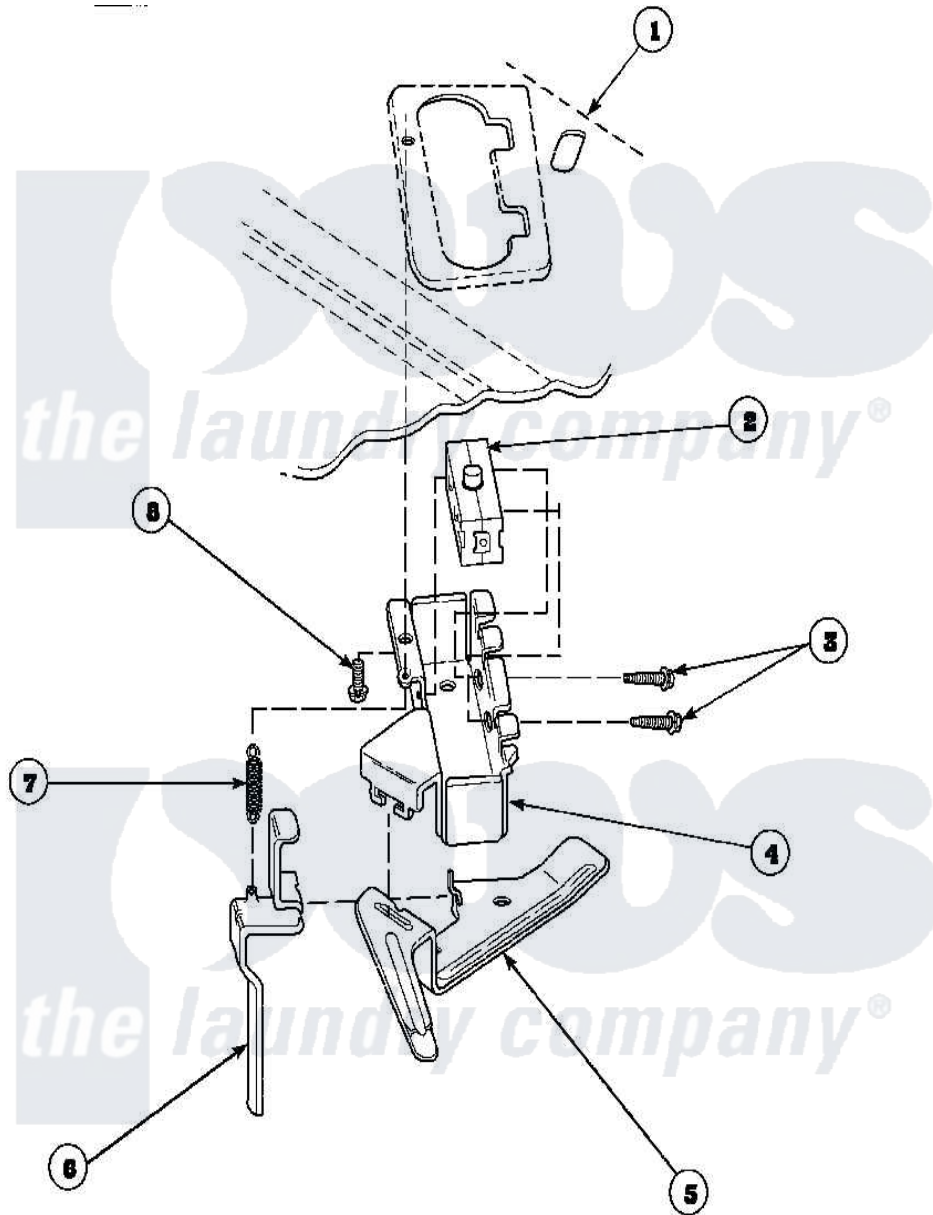

Amana AWM573W2 (BOM: PAWM573W2) 17 - OUT-OF-BALANCE SWITCH

W240925A

Amana Residential Amana AWM573W2 (BOM: PAWM573W2) Washer Parts Parts Diagram 17 - OUT-OF-BALANCE SWITCH

[Click on the part number to view part](#)

Item	Original Part Number	Replaced By	Status	Part Description
1	34902P		Not Available	TOP
2	33445	27001095		Switch, Lid
3	36510			Screw
4	36497P			Kit, Switch Holder
5	33441			Arm, Actuator
6	33442			Lever, Unbalanced Load
7	33443			Spring
8	23962	W10116760		Screw