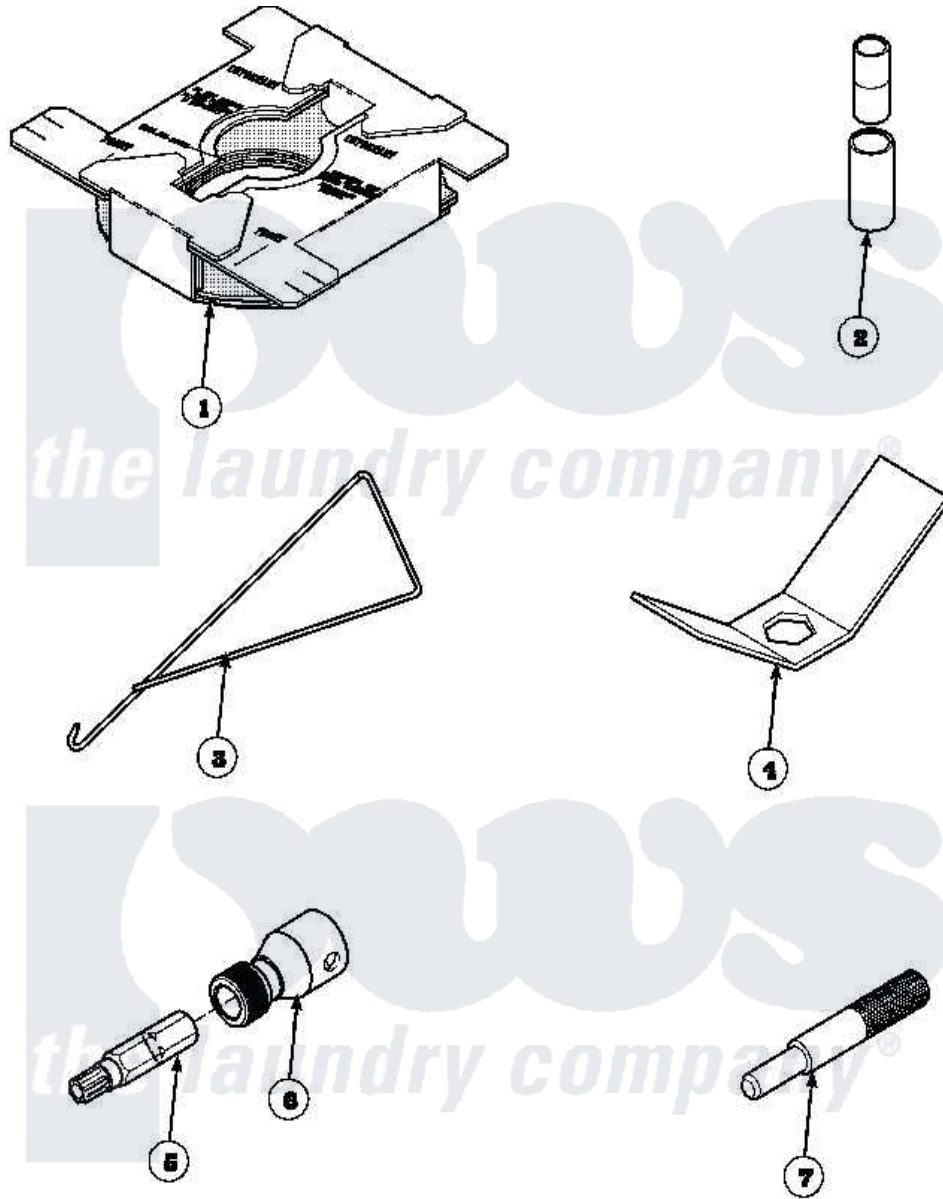

Amana AWM573W2 (BOM: PAWM573W2) 19 - SPECIAL TOOLS

Amana Residential Amana AWM573W2 (BOM: PAWM573W2) Washer Parts Parts Diagram 19 - SPECIAL TOOLS
 Click on the part number to view part

W1030588

Item	Original Part Number	Replaced By	Status	Part Description
1	36926		Not Available	BRACE, SHIPPING
2	242P4			Installer, Spring
3	289P4	321P4		Hook, Spring
4	237P4	306P4		Hex Wrench
5	282P4			T25 Tamper Resistant Bit
6	24161			Torx Bit Holder
7	305P4		Not Available	TOOL, TRANSMISSION PI
NI	555P3	725P3		Kit