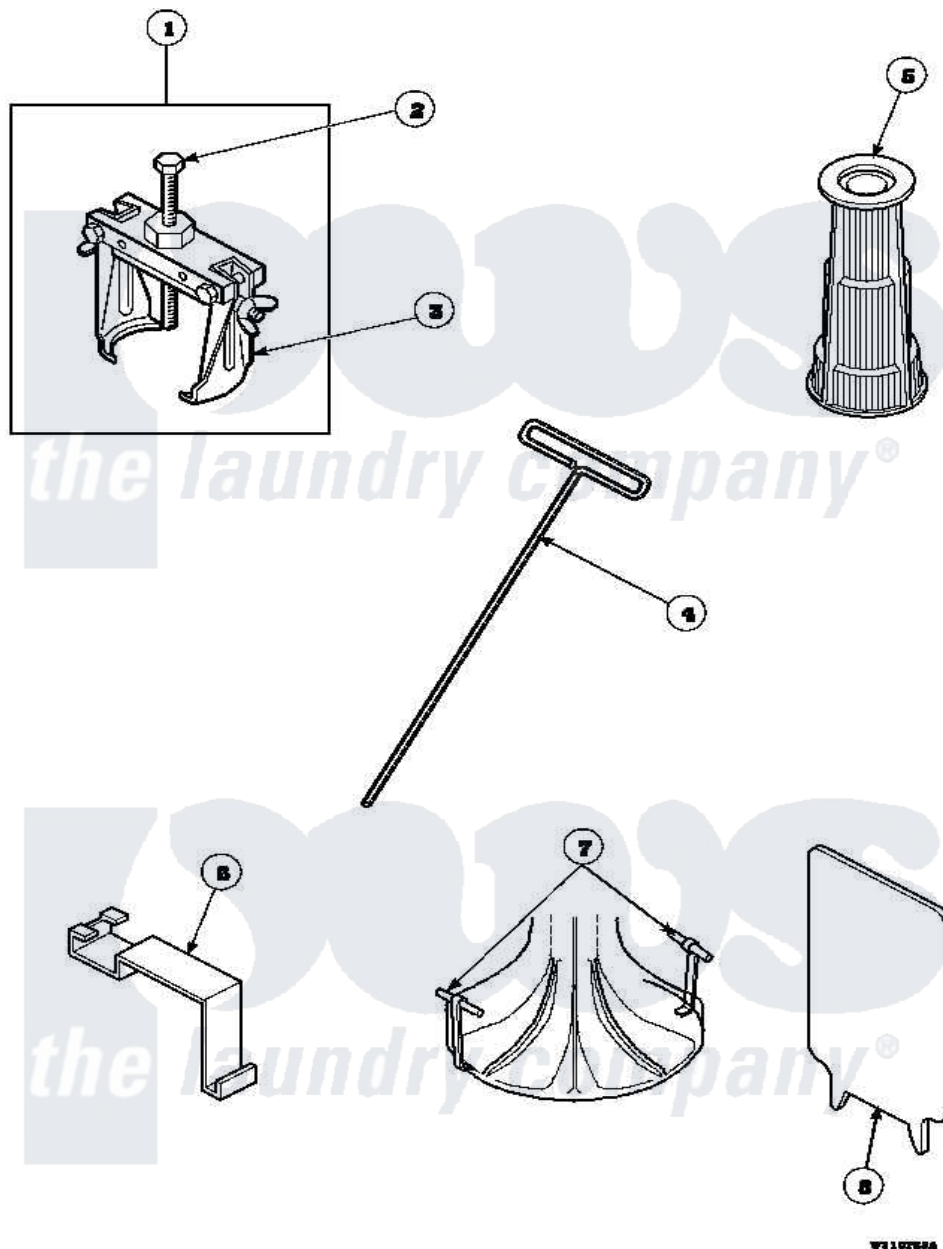

Amana AWM573W2 (BOM: PAWM573W2) 20 - SPECIAL TOOLS

Amana Residential Amana AWM573W2 (BOM: PAWM573W2) Washer Parts Parts Diagram 20 - SPECIAL TOOLS

[Click on the part number to view part](#)

Item	Original Part Number	Replaced By	Status	Part Description
1	294P4			Bell Tool
2	294P4B			Drive Bell Bolt
3	294P4A			Jaw, Drive Bell Tool
4	291P4		Not Available	WRENCH, T - ALLEN
5	293P4			Seal Tool
6	273P4			Tub Cover Gasket Tool
7	254P4P			Agitator Hooks
8	272P4			Tool, Lid Switch Instal
NI	555P3	725P3		Kit