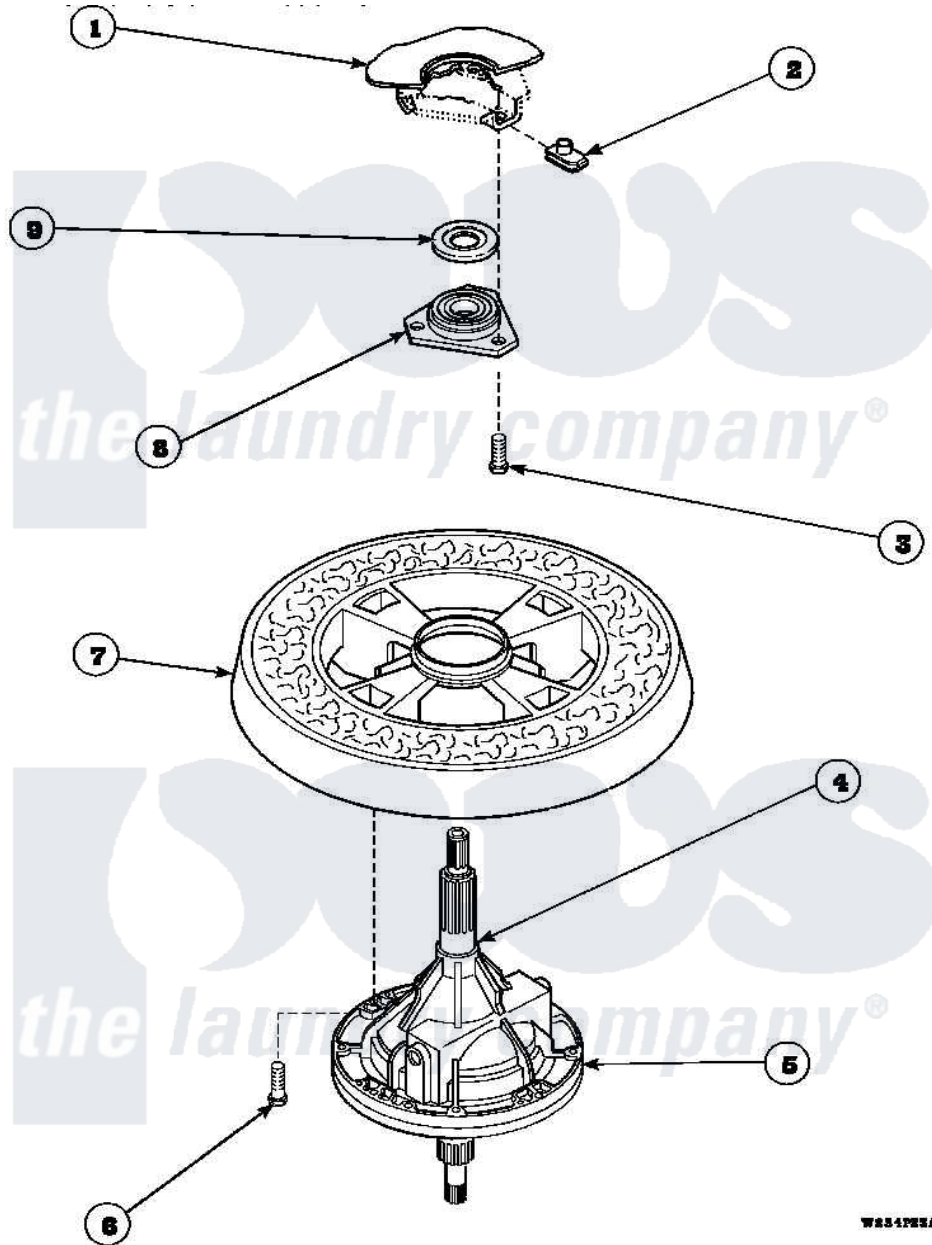

**Amana AWM573W2 (BOM: PAWM573W2) 22 - TRANSMISSION ASSY AND BALANCING RING**

Amana Residential Amana AWM573W2 (BOM: PAWM573W2) Washer Parts Parts Diagram 22 - TRANSMISSION ASSY AND BALANCING RING  
 Click on the part number to view part

Item	Original Part Number	Replaced By	Status	Part Description
1	<a href="#">34438P</a>			Assembly, Outer Tub
2	<a href="#">27222</a>			Nut, Retainer 5/16-18
3	36991	<a href="#">3400500</a>		Bolt, 3405245 5/16-18 X 3/4
4	<a href="#">27604P</a>			Never-Seeze 1 Oz Tube
5	<a href="#">34526P</a>			Assembly, Transmission
6	37047		Not Available	SCREW, CAP
7	34731		Not Available	ASSY,BALANCE RING-COMPL
8	27182	<a href="#">40004201P</a>		Main Bearing Assembly
9	<a href="#">27187</a>			Flinger