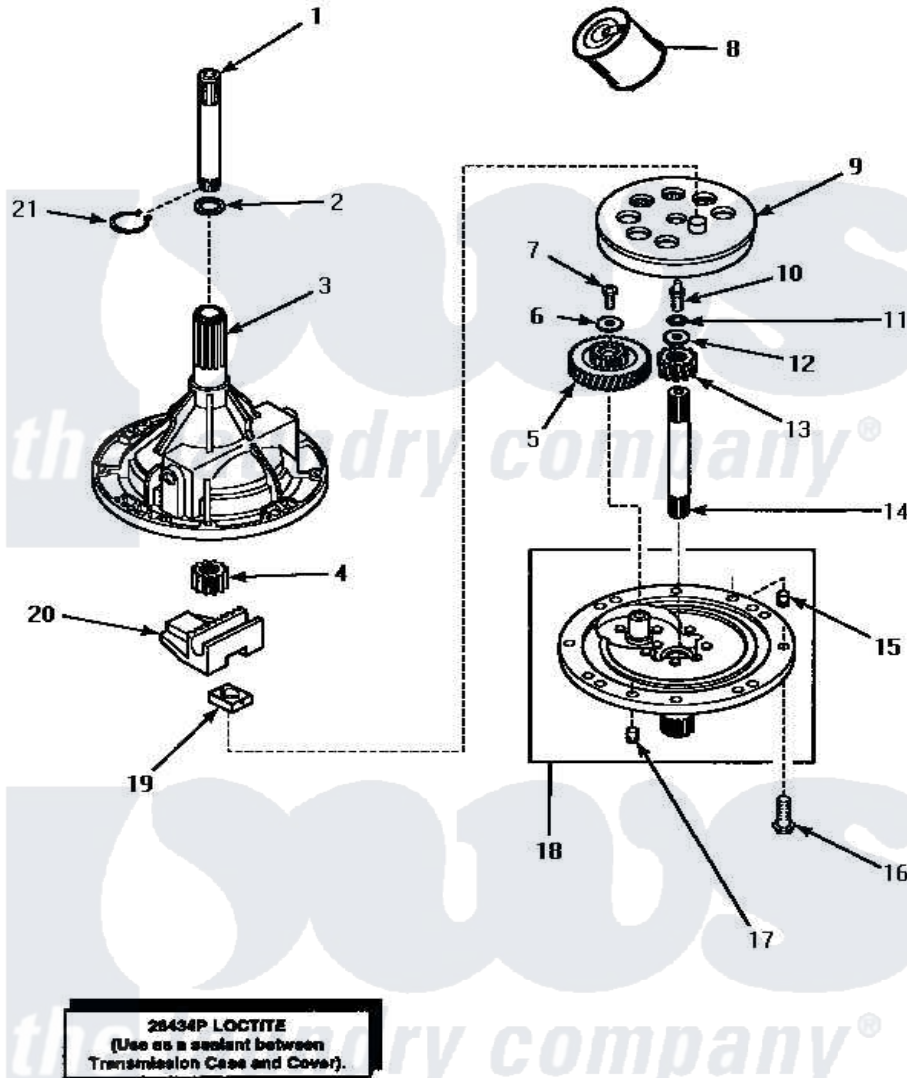

Amana AWM592 01 - 34526 TRANSMISSION ASSY

34526 TRANSMISSION ASSEMBLY

Amana [Residential Amana AWM592 Washer Parts](#) Parts Diagram 01 - 34526 TRANSMISSION ASSY
 Click on the part number to view part

Item	Original Part Number	Replaced By	Status	Part Description
1	Y36570			Shaft, Output
2	35092			Washer, 3628id X 1.00 X .056
3	33223		Not Available	ASSY,TRANSMISSION CASE
4	27003			Pinion, Agitator
5	29161			Gear, Reduction
6	29260		Not Available	WASHER
7	29273			Screw, 1/4-20 X 3/8
8	27243P			Oil, CW Transmission F-
9	26577			Assembly, Gear And Stud
10	27030		Not Available	SCREW,1/4-20 SPECIAL
11	21456			Lockwasher, 1/4 Intshkp
12	26509	40041501		Washer
13	Y29160			Pinion, Drive
14	34853			Shaft, Input
15	27172			Pin, Dowel
16	32814		Not Available	SCREW,1/4-20X7/8 SERRA

17	27172		Pin, Dowel
18	34854	38290	Assembly, Cover
19	26493		Slide
20	Y31526		Rack
21	27197		Ring, Retaining
NI	Y34526	34526P	Assembly, Transmission
"	28434P		Not Available LOCTITE