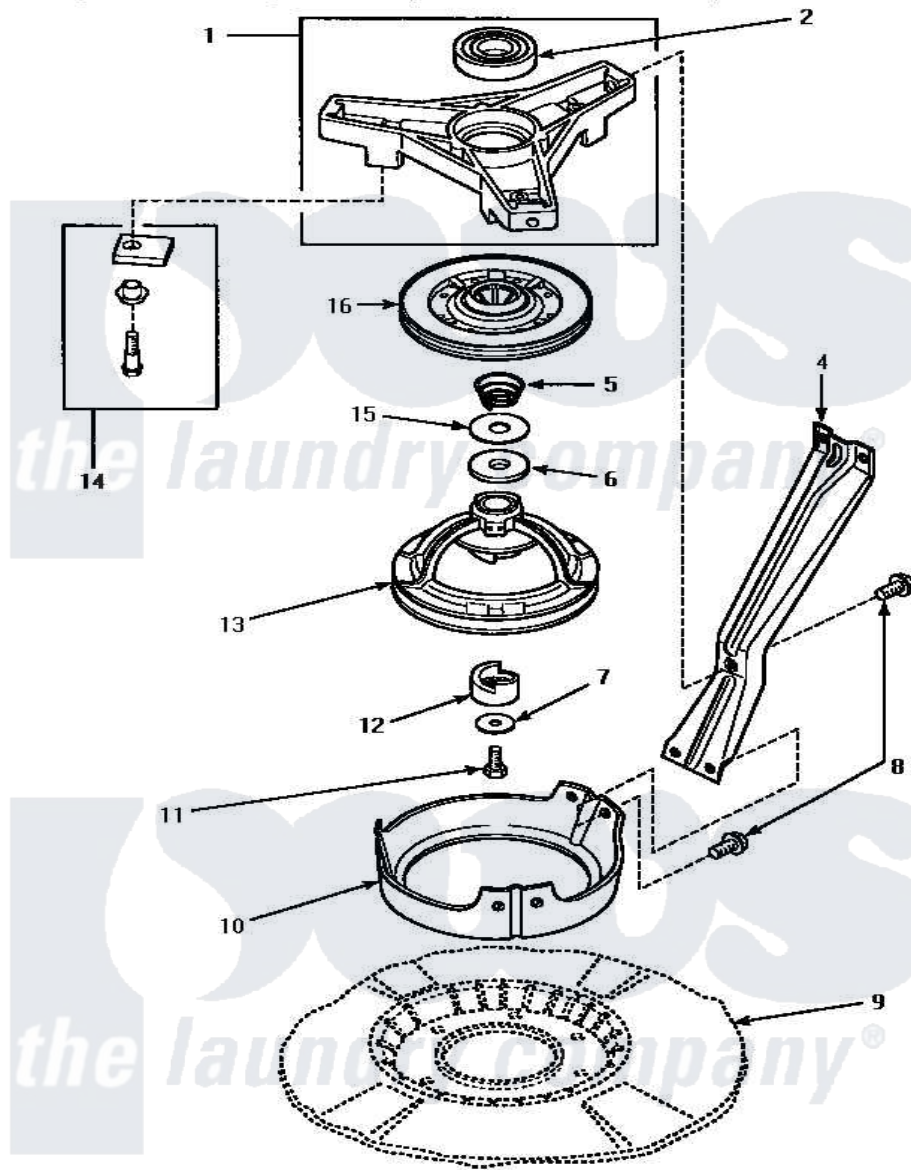

Amana AWM592 03 - BRG HSG/BRAKE/PULLEY & PIVOT DOME

BEARING HOUSING, BRAKE, PULLEY AND PIVOT DOME

Amana Residential Amana AWM592 Washer Parts Parts Diagram 03 - BRG HSG/BRAKE/PULLEY & PIVOT DOME

Click on the part number to view part

Item	Original Part Number	Replaced By	Status	Part Description
1	35746			Assembly, Bearing Housing-L
2	28944R	40004001		Bearing, Main
4	34471		Not Available	LEG,SUPPORT
5	33435			Spring, Conical
6	27015	40063201		Washer, Flat
7	26509	40041501		Washer
8	35369	40128701		Screw, 5/16-18 X .50
9	Y00000000		Not Available	SEE NOTE BASE ASSEMBLY
10	34470			Dome, Pivot
11	27220	40063401		Screw, 1/4-20 x 5/8 Hex
12	27018			Helix
13	34921			Assembly, Pulley-Spin And Agitate
14	548P3	R9900543		Pad-Brake
15	35535	40065701		Washer, 2 Odx.63 ID
16	31961P	R9900474		Brake Assembly