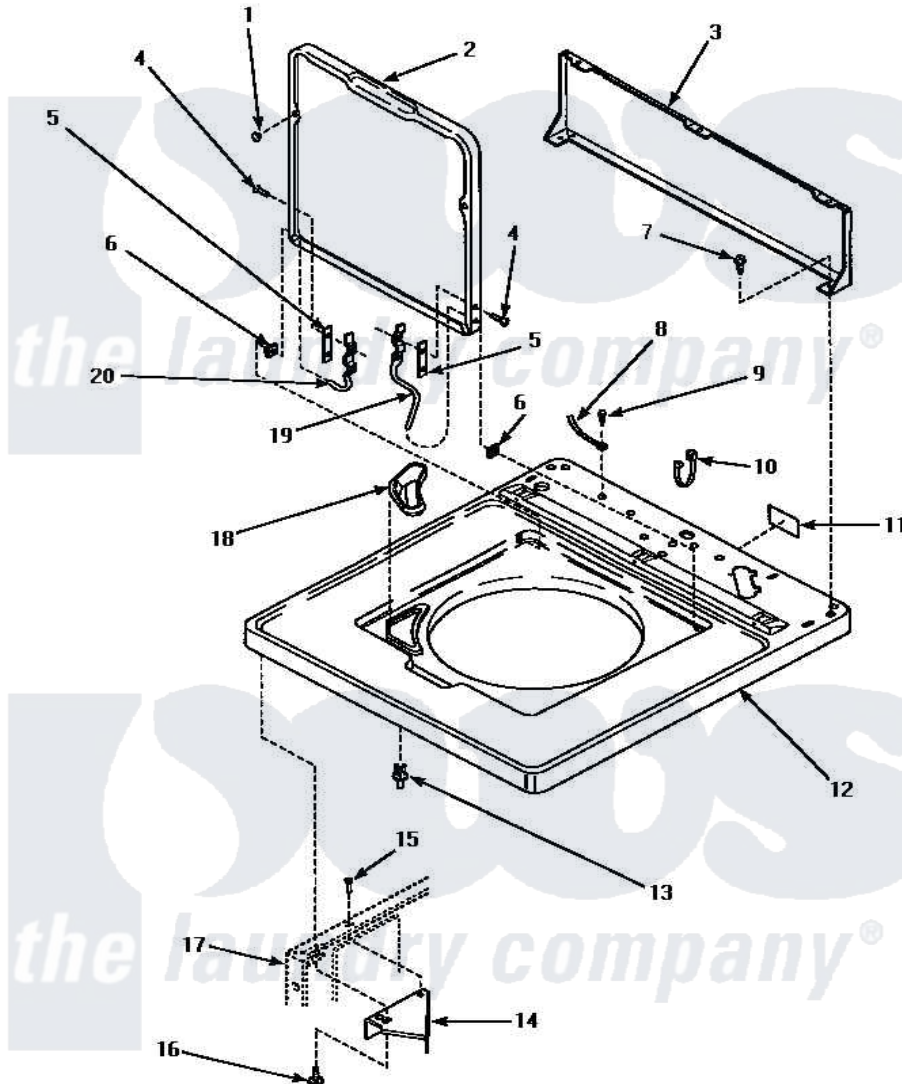

Amana AWM592 04 - CAB TOP/LOADING DR & CTRL HOOD REAR PAN

*ADD SUFFIX LETTER TO PART NUMBER TO DESIGNATE COLOR.
 H Harvest Gold L Almond W White

CABINET TOP, LOADING DOOR AND CONTROL HOOD REAR PANEL

Amana [Residential Amana AWM592 Washer Parts](#) Parts Diagram 04 - CAB TOP/LOADING DR & CTRL HOOD REAR PAN

Click on the part number to view part

Item	Original Part Number	Replaced By	Status	Part Description
1	21685	40038001		Bumper
2	33541WP			Lid, W/Instructions
"	33541LP			Lid, W/Instructions
"	33541HP		Not Available	LID,W/INSTRUCTIONS
3	34903		Not Available	PANEL, BACK HOOD (USE 37782)
4	34337	W10119828		Screw, Lid Hinge Mounting
5	34338			Gasket, Hinge
6	33446	40008201		Bushing, Hinge
7	23962	W10116760		Screw
8	Y00000000		Not Available	SEE NOTE GROUND WIRE, GREEN
9	52909			Screw, 10B-16 X 1/2 HeX
10	21903	211881		Grommet, Cord Part Not Used-Gas Models Only
11	24903		Not Available	STICKER,DISCONNECT POW