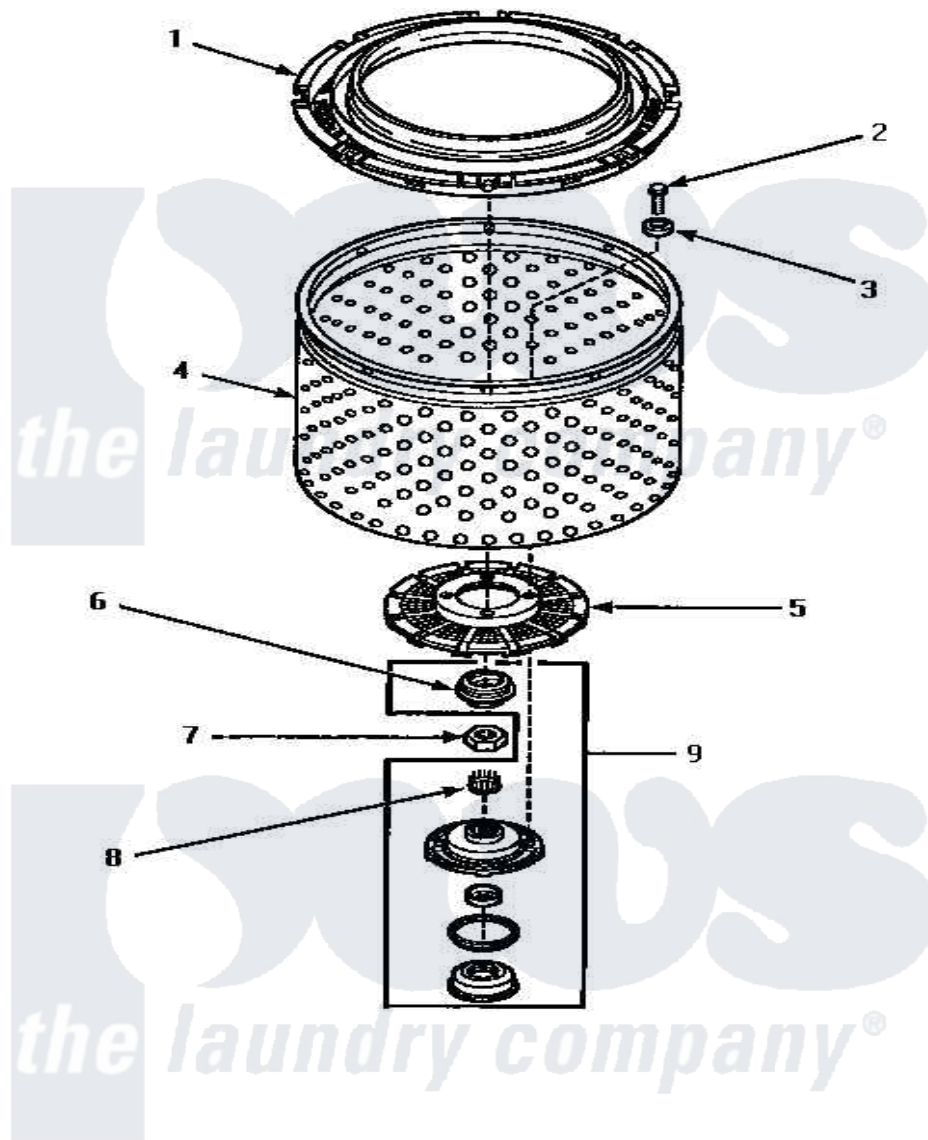

# Amana AWM592 05 - CLOTHES GUARD/WASHTUB/LINT FILTER & HUB

## CLOTHES GUARD, WASHTUB, LINT FILTER AND HUB

Amana [Residential Amana AWM592 Washer Parts Diagram 05 - CLOTHES GUARD/WASHTUB/LINT FILTER & HUB](#)

[Click on the part number to view part](#)

Item	Original Part Number	Replaced By	Status	Part Description
1	<a href="#">35035</a>			Guard, Clothes
2	27202	<a href="#">W10116787</a>		Screw
3	<a href="#">28094</a>			Gasket
4	33503P	<a href="#">39240P</a>		Wash Tub
5	32998	<a href="#">39371</a>		Filter Lin
6	34184	<a href="#">R9900189</a>		Kit, Drive Bell And Seal
7	Y29220	<a href="#">40016301</a>		Nut, Lock
8	29728	<a href="#">40008301</a>		Insert, Spline
9	495P3	<a href="#">R9900552</a>		Hub And Seal